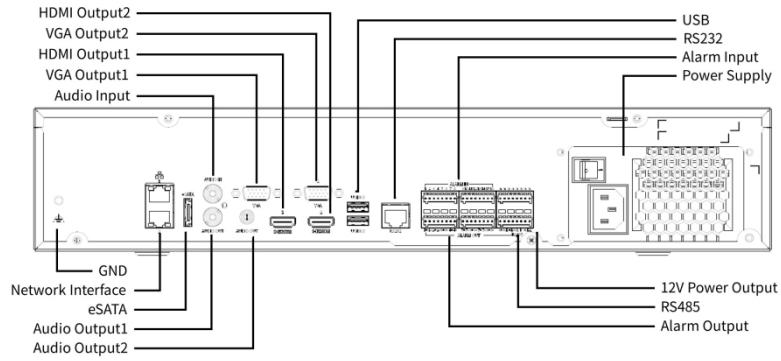

Rear Panel

Zhejiang Uniview Technologies Co., Ltd.

No. 369, Xietong Road, Xixing Sub-district, Binjiang District, Hangzhou City, 310051, Zhejiang Province, China

Email: overseasbusiness@uniview.com; globalsupport@uniview.com

<http://www.uniview.com>

©2024-2025 Zhejiang Uniview Technologies Co., Ltd. All rights reserved.

*Product specifications and availability are subject to change without notice.

*Despite our best efforts, technical or typographical errors may exist in this document. Uniview cannot be held responsible for any such errors and reserves the right to change the contents of this document without prior notice.