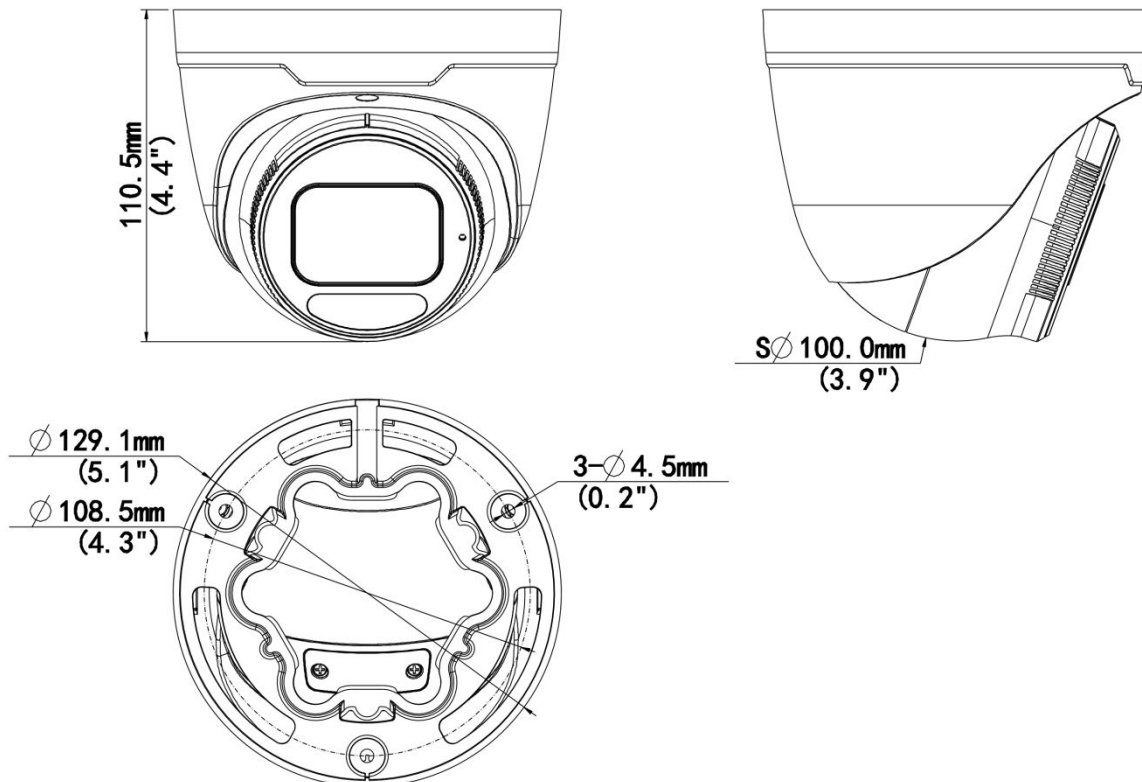

Reset Button	Support
Web Client Language	20 Languages: Traditional Chinese, English, Simplified Chinese, Polish, German, Russian, French, Korean, Dutch, Czech, Portuguese (Europe), Portuguese (Brazil), Japanese, Thai, Turkish, Spanish (Latin America), Spanish (Europe), Hungarian, Italian, Vietnamese

Dimensions

Accessories

TR-JB03-H-IN

Junction Box for Metal Turret Camera(Support wiring from behind)

TR-JB07/WM03-F-IN

Wall Mounting Assembling Bracket with Back Hole for 3 Inch Hemisphere

TR-WM03-B-IN

Wall Mounting Assembling Bracket for 3 Inch Hemisphere