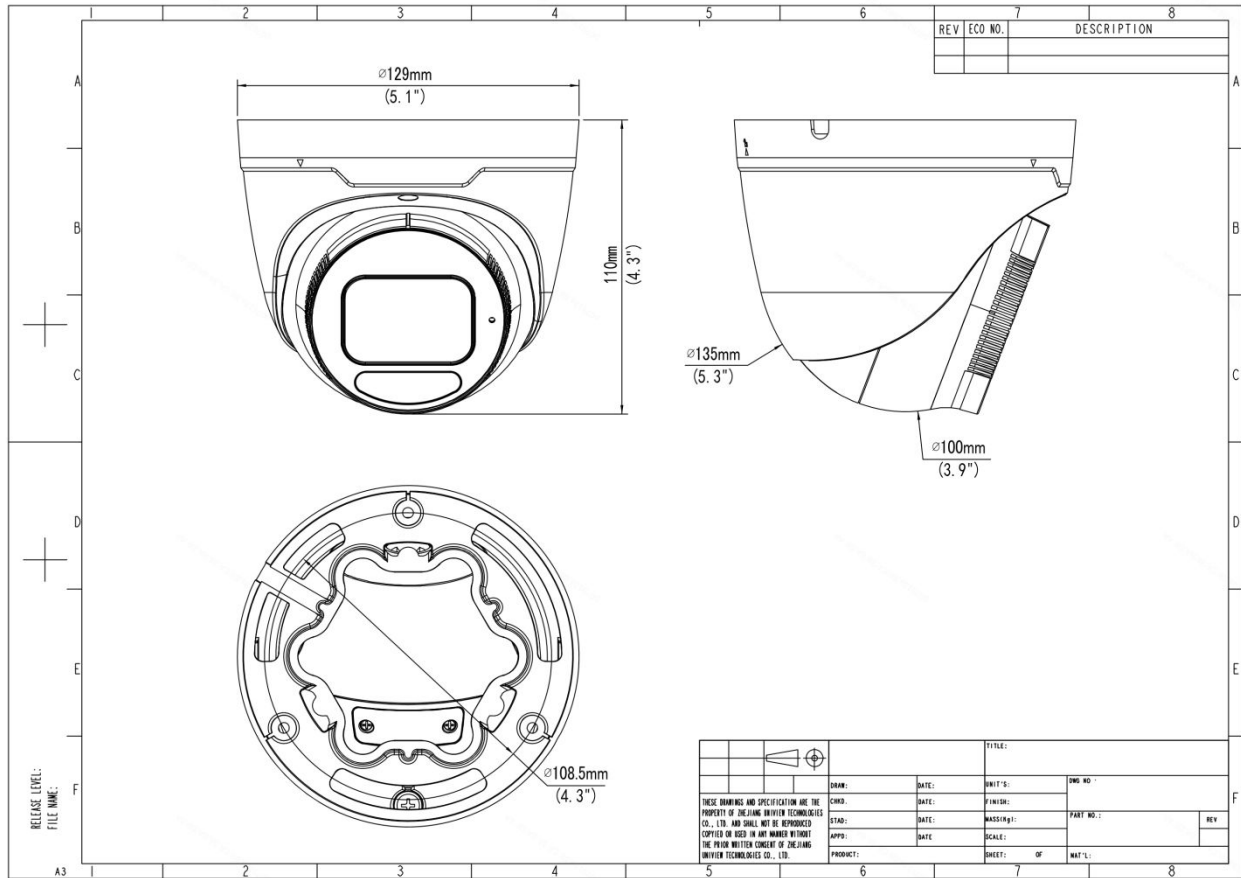

Dimensions

Accessories

TR-JB03-H-IN

Junction Box for Metal Turret Camera(Support wiring from behind)

TR-UP06-IN

Universal Pole Mounting Bracket

TR-JB07/WM03-F-IN

Wall Mounting Assembling Bracket with Back Hole for 3 Inch Hemisphere

TR-UC08-C

Bullet&Dome Corner Mounting Bracket

TR-WM03-B-IN

Wall Mounting Assembling Bracket for 3 Inch Hemisphere

TR-SE24-IN

Dome Pendant Mounting Pole 200mm