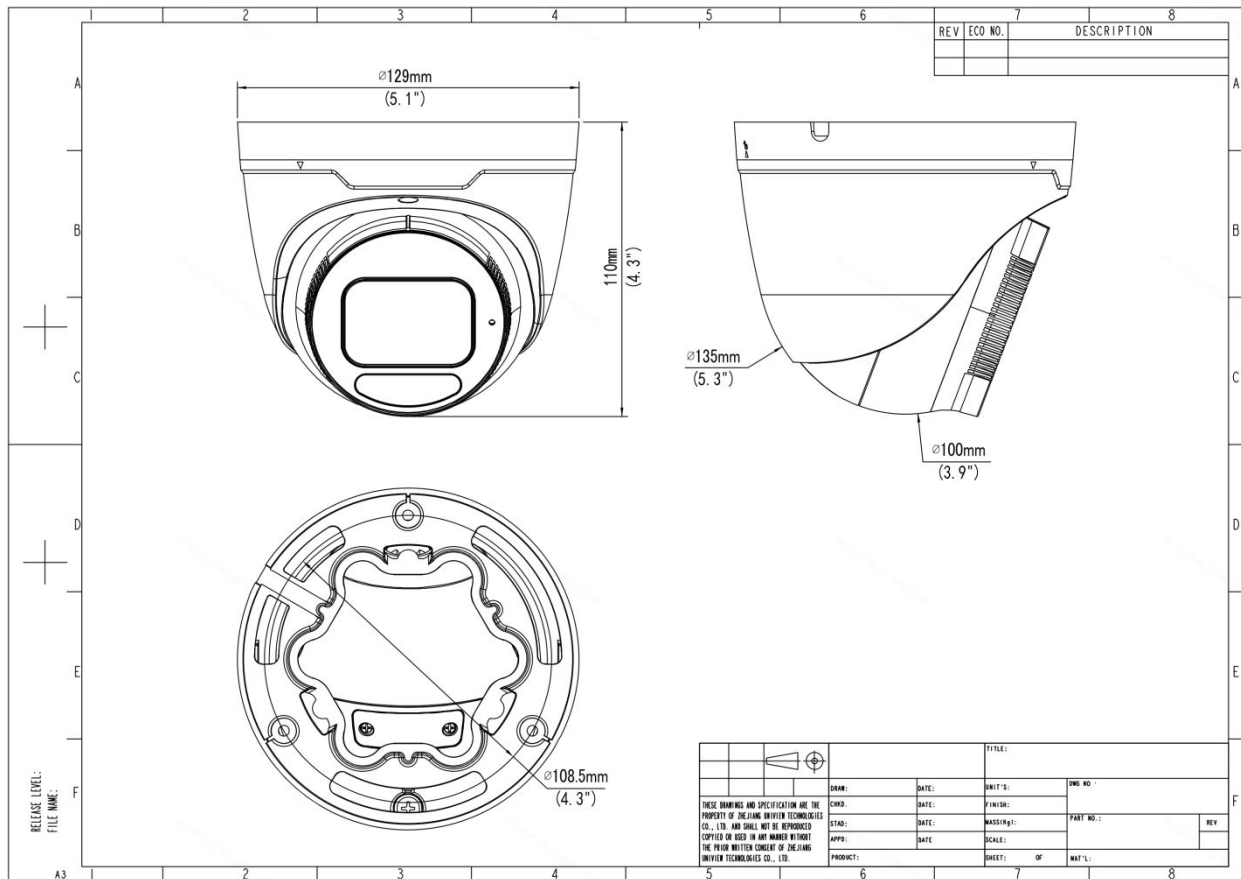

## Specifications

Model	IPC3634SE-ADF28K-WP-I1	IPC3634SE-ADF40K-WP-I1
<b>Camera</b>		
Max Resolution	4 MP	
Sensor	1/1.8" CMOS	
Min. Illumination	Colour: 0.0003 lux ( F1.0, AGC ON)	
Shutter	Auto/Manual, 1 to 1/100000 s	
Adjustment Angle	Pan: 0° ~ 360°, Tilt: 0° ~ 75°, Rotate: 0° ~ 360°	
S/N	>56 dB	
WDR	130 dB	
<b>Lens</b>		
Focal Length	2.8 mm	4.0 mm
Iris Type	Fixed	
Iris	F1.0	
Field of View (H)	110.4°	88.2°
Field of View (V)	60.5°	47.6°
Field of View (D)	115.2°	104.0°
Lens Type	Fixed	
<b>DORI</b>		
DORI Distance (Lens)	2.8mm	4.0mm
DORI Distance (Detect)	43.4m(142.5ft)	62.1m(203.6ft)
DORI Distance (Observe)	17.4m(57.0ft)	24.8m(81.5ft)
DORI Distance (Recognize)	8.7m(28.5ft)	12.4m(40.7ft)
DORI Distance (Identify)	4.3m(14.3ft)	6.2m(20.4ft)
<b>Illuminator</b>		
Supplemental Light	Warm light	
Illumination Distance (Warm Light)	30 m (98.4 ft)	
Light On/Off Control	Auto/Manual	
<b>Video</b>		
Video Compression	Ultra 265, H.265, H.264, MJPEG	
H.264 Code Profile	Baseline profile, Main profile, High profile	

## Dimensions