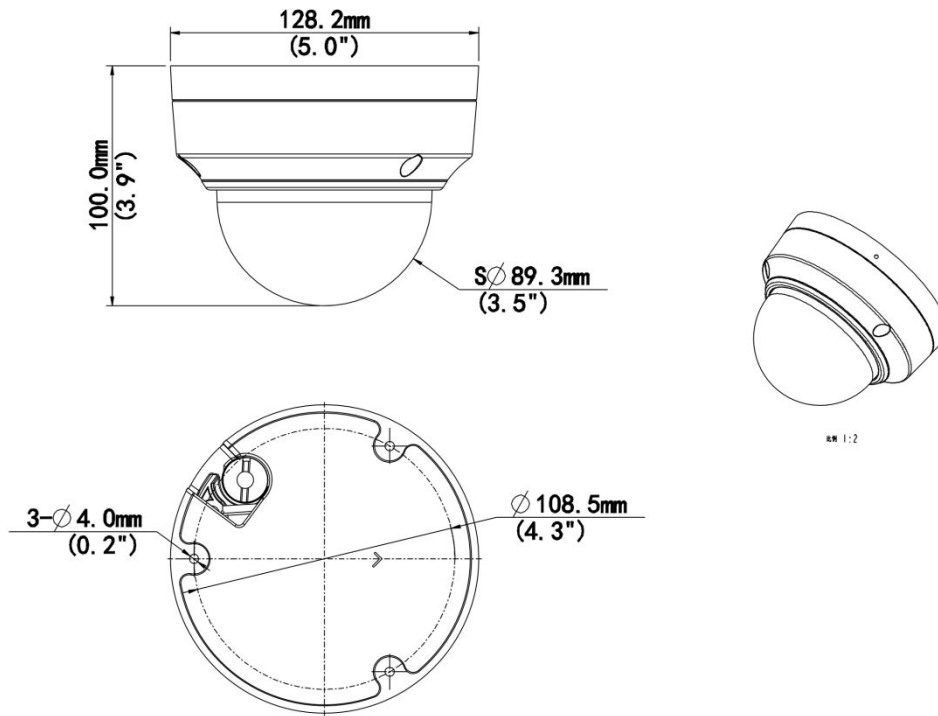

Dimensions

Accessories

TR-JB03-H-IN

Junction Box for Metal Turret Camera(Support wiring from behind)

TR-A01-IN

NPT 3/4" Waterproof Cable Gland

TR-JB07/WM03-F-IN

Wall Mounting Assembling Bracket with Back Hole for 3 Inch Hemisphere

TR-UP06-IN

Universal Pole Mounting Bracket

TR-WM03-B-IN

Wall Mounting Assembling Bracket for 3 Inch Hemisphere

TR-UC08-C

Bullet&Dome Corner Mounting Bracket