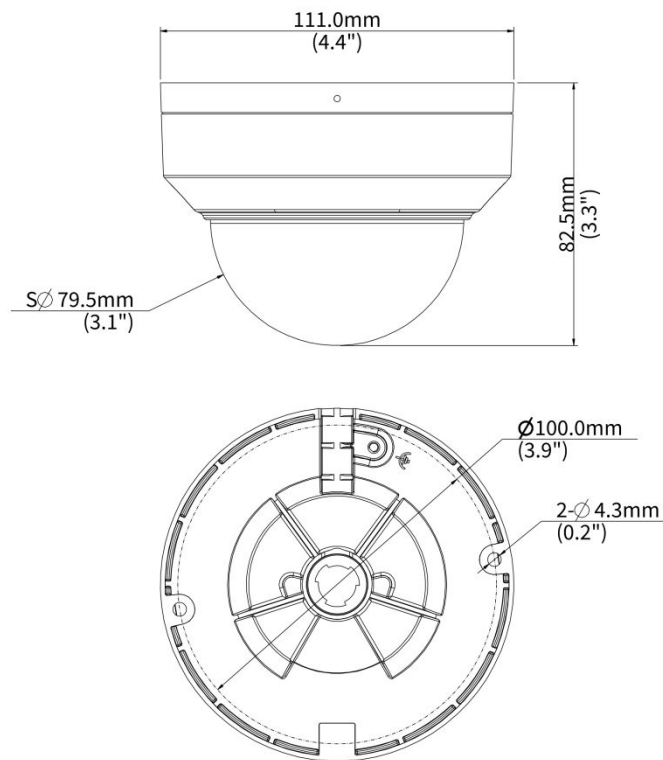

Surge Protection	4 KV
Reset Button	Support
Web Client Language	20 Languages: Traditional Chinese, English, Simplified Chinese, Polish, German, Russian, French, Korean, Dutch, Czech, Portuguese (Europe), Portuguese (Brazil), Japanese, Thai, Turkish, Spanish (Latin America), Spanish (Europe), Hungarian, Italian, Vietnamese

Dimensions

Accessories

TR-JB03-G-IN

Junction Box for Mini Fix-dome(Support wiring from behind)

TR-JB07/WM03-G-IN

Wall Mounting Assembling Bracket For 32 Fix-dome&Mini Fix-dome&Plastic Turret Camera

TR-WM03-D-IN

Wall Mounting Bracket for 32 Fix-dome&Mini Fix-dome&Plastic Turret Camera