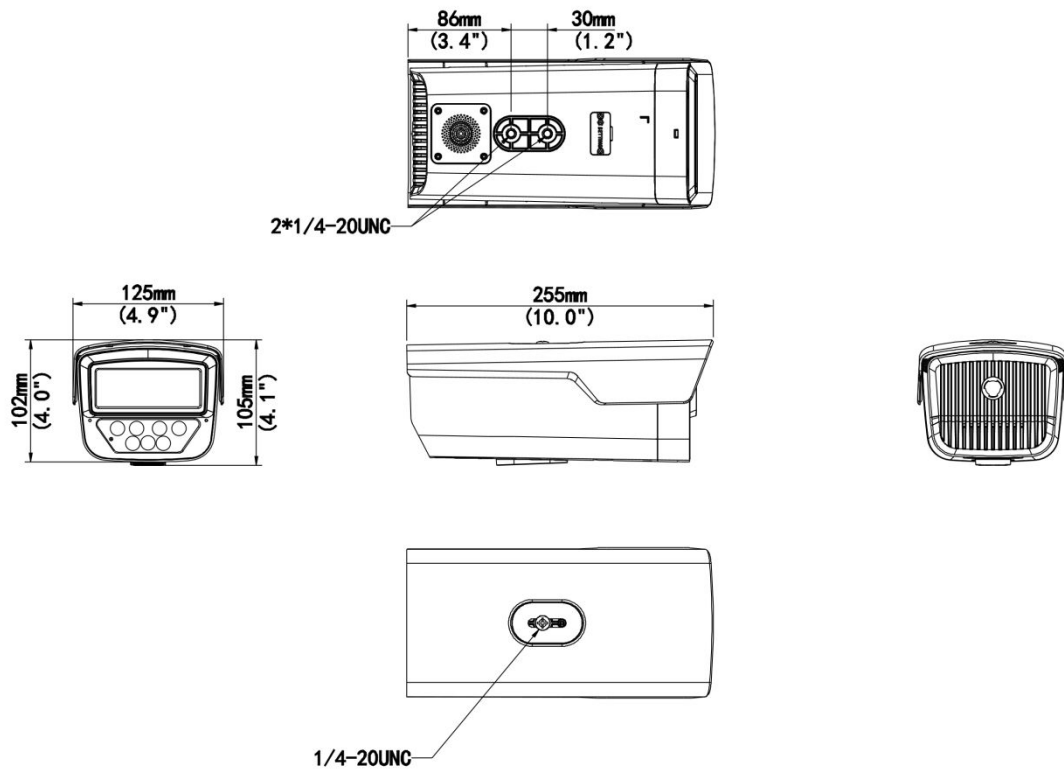

Dimensions

Accessories

TR-WM06-C-IN
Wall Mounting Bracket for 6-inch Bullet Camera

TR-UM06-A-IN
Bullet Camera Desktop Bracket

TR-UP06-B-IN
Bullet Pole Mounting Bracket