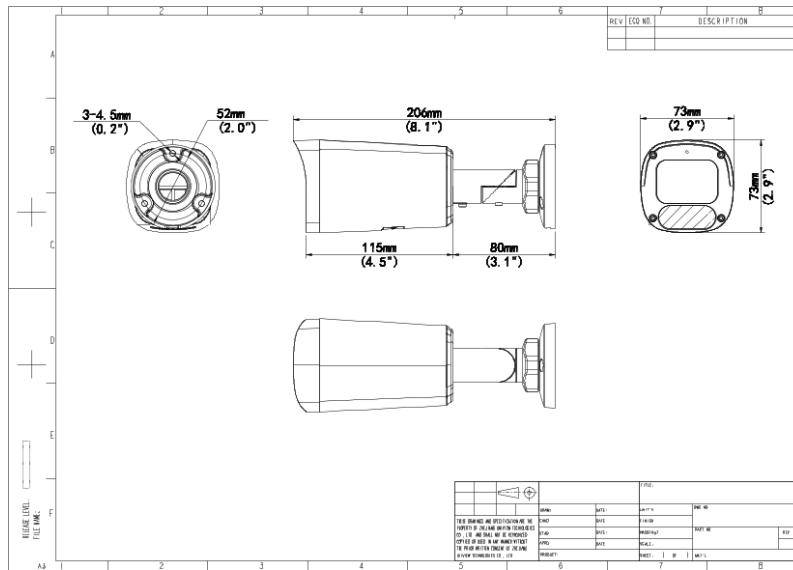

Dimensions

Zhejiang Uniview Technologies Co., Ltd.

No. 369, Xietong Road, Xixing Sub-district, Binjiang District, Hangzhou City, 310051, Zhejiang Province, China

Email: overseasbusiness@uniview.com; globalsupport@uniview.com

<http://www.uniview.com>

©2024 Zhejiang Uniview Technologies Co., Ltd. All rights reserved.

*Product specifications and availability are subject to change without notice.

*Despite our best efforts, technical or typographical errors may exist in this document. Uniview cannot be held responsible for any such errors and reserves the right to change the contents of this document without prior notice.