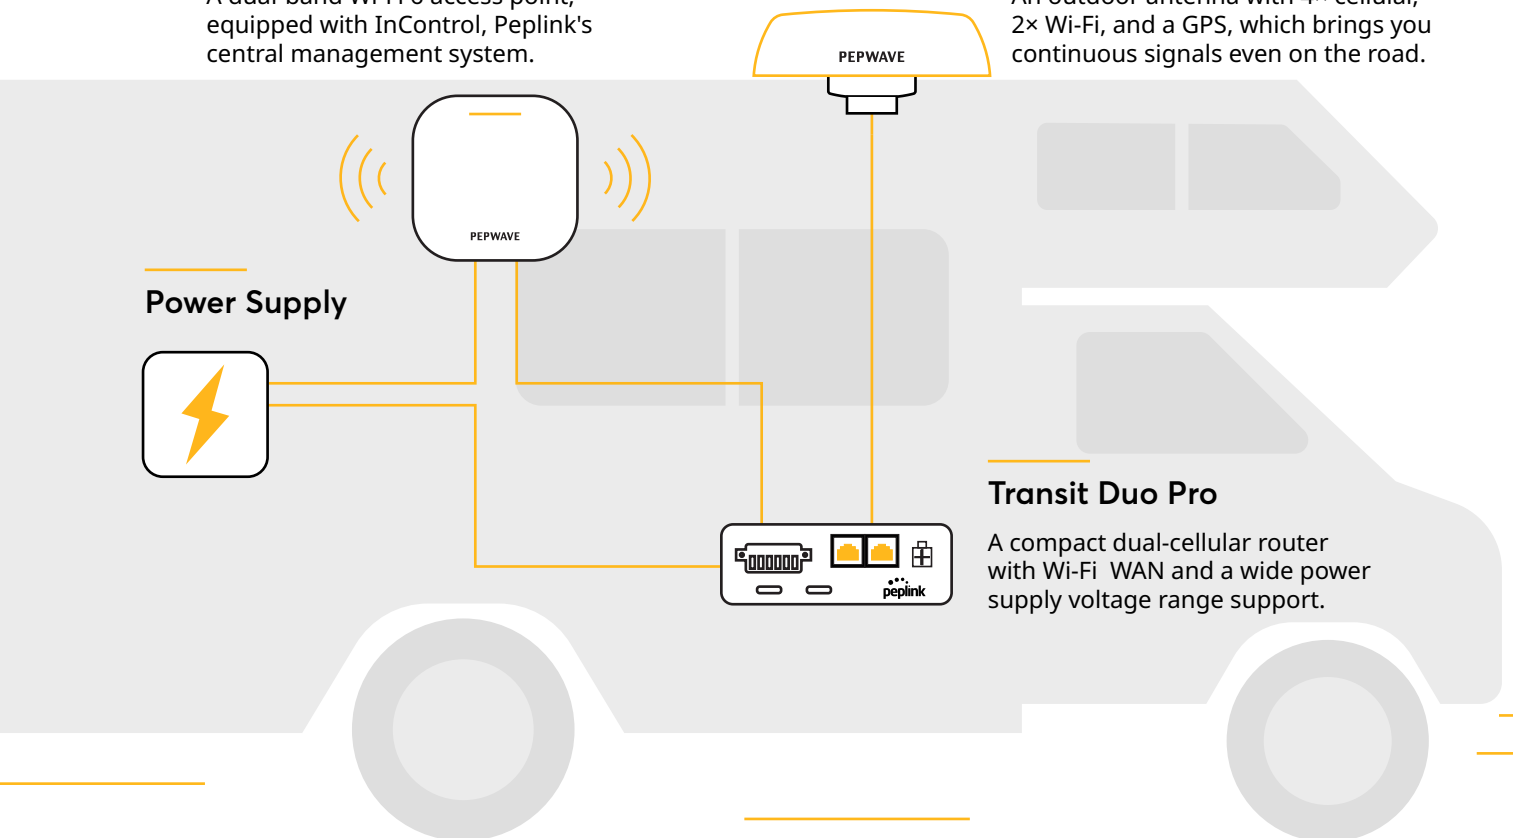

Running applications just got easier!

Want to run third party applications directly with your MAX Transit Duo Pro? Well now you can! With edge computing Docker and Python*, the possibilities are endless!

* Available in firmware 8.3.0.

Recreational Vehicle Application

AP One AX

A dual-band Wi-Fi 6 access point, equipped with InControl, Peplink's central management system.

Mobility 42G

An outdoor antenna with 4x cellular, 2x Wi-Fi, and a GPS, which brings you continuous signals even on the road.

Power Supply

Transit Duo Pro

A compact dual-cellular router with Wi-Fi WAN and a wide power supply voltage range support.

Mobility Antenna

Peplink's powerful antenna series. Perfectly designed for long-range signal reception, it brings you continuous signals within its IP68-rated case wherever you are - indoors, outdoors, or on the go.