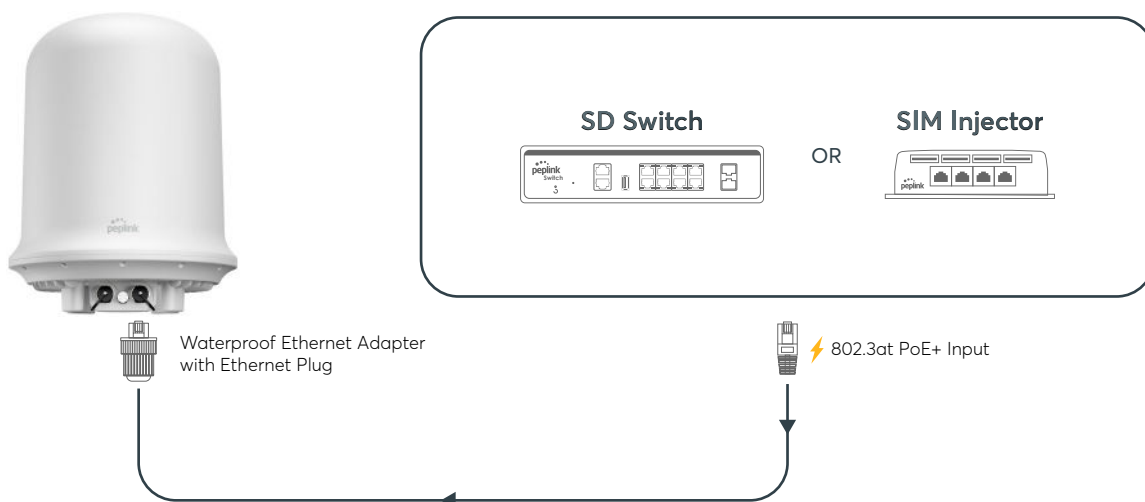

## SIM-pler Management

Gain flexibility while managing your network with ease. Connect an Ethernet cable between the Dome Pro LR and the SIM Injector or SIM Injector Mini for up to **an additional 8 physical SIMs**.

For complete accessibility and centralized remote network management, monitor your network with Peplink's cloud-based management system, **InControl 2**.

# Seamless Deployment

The Dome Pro LR combines a router and integrated antennas within a single enclosure, ensuring **minimal cable loss** and **delivering optimal performance**. Additionally, powering it up is made convenient with just a single cable.

Via SIM Injector or SD Switch if the **PoE output is not used.**

Dome Pro LR

Use its PoE functionality to conveniently add Peplink PoE routers or add access points for wider Wi-Fi coverage. Alternatively, eliminate the need for additional hardware and use the Dome Pro LR's **PoE output on 802.3at** powered devices such as IP cameras.