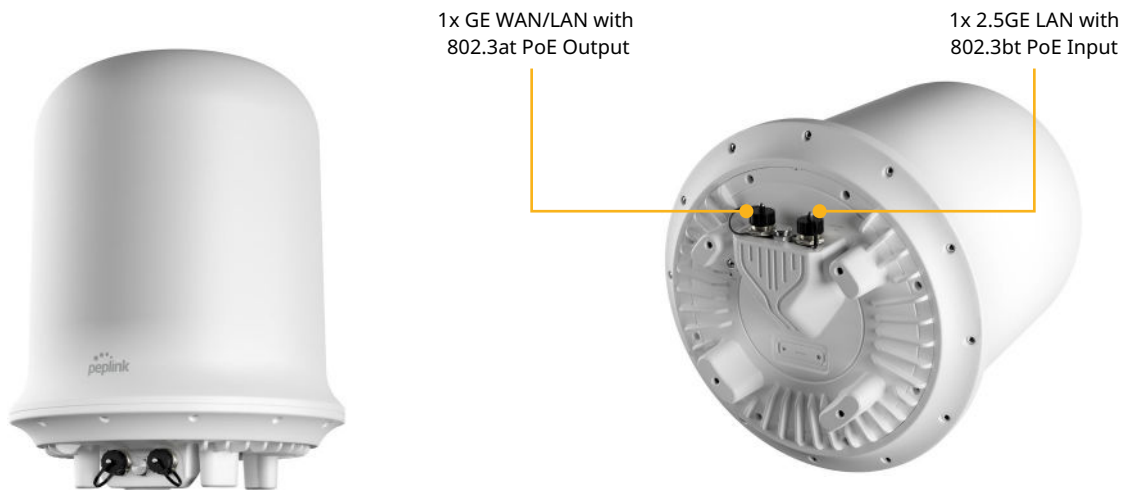

Specifications

WAN Interface	1x 10/100/1000M Ethernet 2x 5G Modems with Redundant SIM Slots	Antenna	8x Internal Long Range Optimized Cellular Antennas 2x Internal Wi-Fi Antennas 1x Internal GPS Antenna
LAN Interface	1x 10/100/1000/2500M Ethernet	Power Input	1x 802.3at PoE+ (without PoE output) / 1x 802.3bt PoE+ + (with PoE output)
Wi-Fi Interface	Simultaneous Dual-Band (2.4GHz / 5GHz) Wi-Fi 6 2x2 MU-MIMO Wi-Fi WAN and/or AP	Power Output	1x 802.3at PoE+
SpeedFusion Features	Hot Failover, Smoothing, Bandwidth Bonding	Power Consumption	24 W (max., without PoE output)
No. of SpeedFusion VPN Peers	2 / 5 ¹	Dimension	14.6 inches (diameter) x 18.8 inches (height) 370 mm (diameter) x 478.5 mm (height)
Router Throughput	1Gbps	Weight	14 pounds / 6.35kg 22 pounds / 9.98kg (With Packaging)
SpeedFusion VPN Throughput		Operating Temperature	-40°– 149°F / -40°– 65°C
- No Encryption	400 Mbps	Humidity	15% – 95% (non-condensing)
- 256-bit AES	200 Mbps	Certifications	FCC, CE, RoHS EN 61000 Electromagnetic Compatibility
Recommended Users	1-150	Package Content	Dome Pro LR 4x M8 bolts 2x Waterproof Ethernet Adapters (ACW-112)
Cellular Data Rate ² (Downlink / Uplink)	5G: 3.4 Gbps / 900 Mbps CAT-20: 1.6 Gbps / 200 Mbps	SIM Options	Nano-SIM (4FF) Peplink eSIM BYO eSIM (2 profiles per modem) RemoteSIM from SIM Injector FusionSIM
		Warranty	1-Year Limited Warranty

¹ Requires a PrimeCare subscription, complimentary for the first year.

² Maximum theoretical data rates.

Specifications are subject to change without notice.