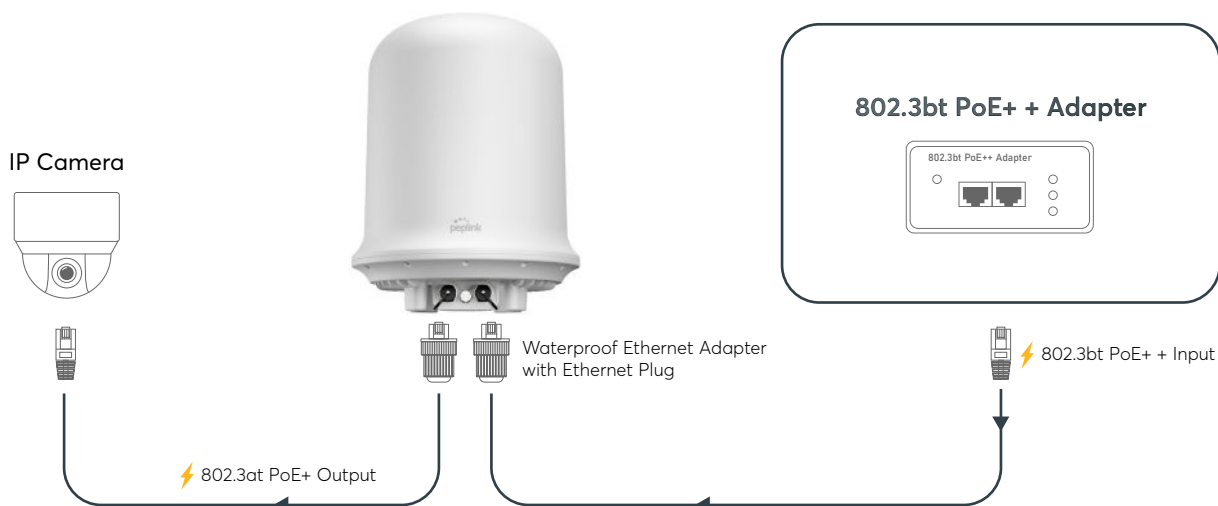

Seamless Deployment

The Dome Pro LR combines a router and integrated antennas within a single enclosure, ensuring **minimal cable loss** and **delivering optimal performance**. Additionally, powering it up is made convenient with just a single cable.

Via SIM Injector or SD Switch if the **PoE output is not used.**

Use its PoE functionality to conveniently add Peplink PoE routers or add access points for wider Wi-Fi coverage. Alternatively, eliminate the need for additional hardware and use the Dome Pro LR's **PoE output on 802.3at** powered devices such as IP cameras.

Via 802.3bt PoE adapter if the **PoE output is used.**

Dome Pro LR