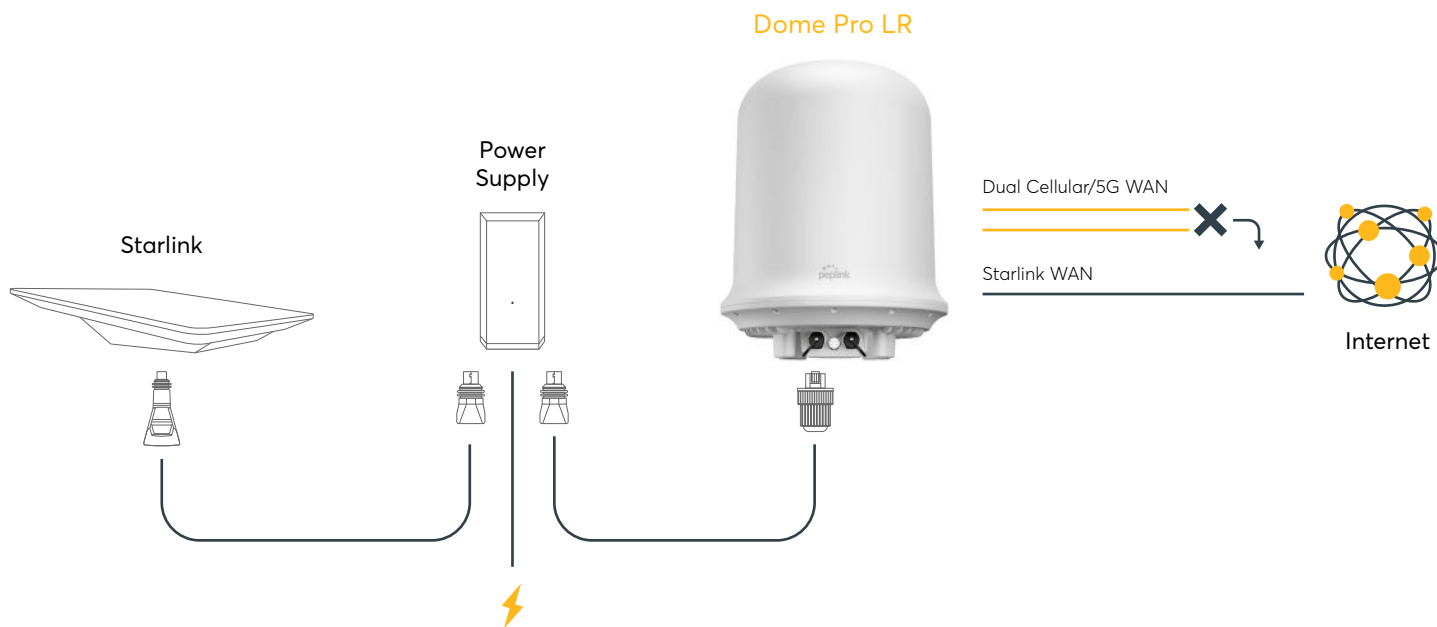

Look no further than Peplink to complete your solution. The Dome Pro LR's dual Ethernet ports enable you to scale up your deployment with an **additional WAN source**, such as Starlink or VSAT.

With an additional failover **WAN source.**

Benefits

Cost-efficient installations and improved uptime for a safer voyage

Seamless connectivity to stay in touch with family and friends

24/7 internet access for uninterrupted viewing of your favorite shows

Access to functional connectivity even in the most remote rural areas