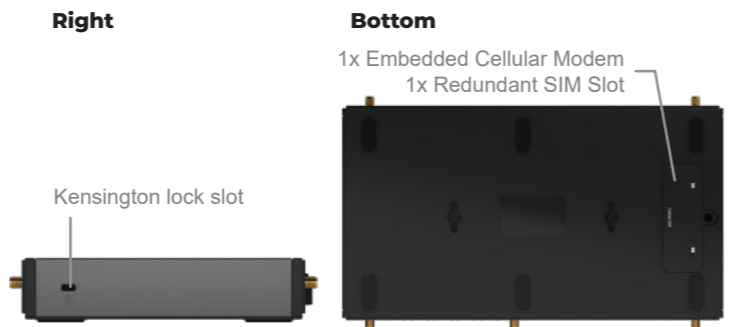

Base Chassis

Balance 20X	
WAN Interface	1 x GE, 1x Embedded LTE Modem 1x USB Interface 1x Expansion Modules (Option)
SpeedFusion Hot Failover	●
SpeedFusion WAN Smoothing	● ^
SpeedFusion Bandwidth Bonding	● ^
Number of PepVPN SpeedFusion Peers	5 ^
LAN Interface	4x GE
Wi-Fi Interface	Simultaneous 802.11ac wave 2/ac/a/n and 802.11b/g/n
Stateful Firewall Throughput	900Mbps
PepVPN / SpeedFusion Throughput	No Encryption: 100Mbps 256-bit AES: 60 Mbps
Recommended Users	1-60
Downlink/Uplink Datarate	150Mbps/50Mbps (LTE Modem)
IP Passthrough	●
Antenna Connectors	2x SMA Antenna Connectors 2x RP-SMA Wi-Fi Antenna Connectors 1x GPS SMA Antenna Connectors
Power Input	DC Jack: 10V - 30V
Power Consumption	28W (max.)
Dimensions	6.3 x 10.3 x 1.3 inches 160 x 262 x 33 mm
Weight	1.74 pounds / 0.67 kg
Operating Temperature	14° - 113°F / -10° - 45°C
Humidity	15% - 95% (non-condensing)
Certifications	FCC, CE, RoHS
Warranty	1-Year Limited Warranty

^ Requires PrimeCare Subscription, complementary for the first year.