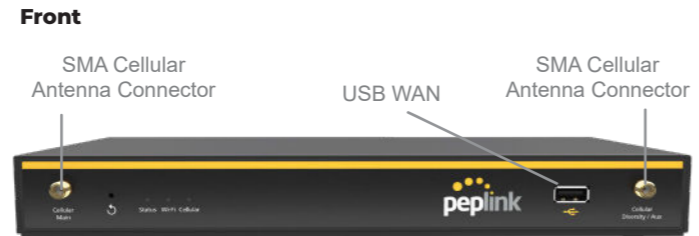

Base Chassis

Balance 20X	
WAN Interface	1 x GE, 1x Embedded LTE Modem 1x USB Interface 1x Expansion Modules (Option)
SpeedFusion Hot Failover	●
SpeedFusion WAN Smoothing	● ^
SpeedFusion Bandwidth Bonding	● ^
Number of PepVPN SpeedFusion Peers	5 ^
LAN Interface	4x GE
Wi-Fi Interface	Simultaneous 802.11ac wave 2/ac/a/n and 802.11b/g/n
Stateful Firewall Throughput	900Mbps
PepVPN / SpeedFusion Throughput	No Encryption: 100Mbps 256-bit AES: 60 Mbps
Recommended Users	1-60
Downlink/Uplink Datarate	150Mbps/50Mbps (LTE Modem)
IP Passthrough	●
Antenna Connectors	2x SMA Antenna Connectors 2x RP-SMA Wi-Fi Antenna Connectors 1x GPS SMA Antenna Connectors
Power Input	DC Jack: 10V - 30V
Power Consumption	28W (max.)
Dimensions	6.3 x 10.3 x 1.3 inches 160 x 262 x 33 mm
Weight	1.74 pounds / 0.67 kg
Operating Temperature	14° - 113°F / -10° - 45°C
Humidity	15% - 95% (non-condensing)
Certifications	FCC, CE, RoHS
Warranty	1-Year Limited Warranty

^ Requires PrimeCare Subscription, complementary for the first year.