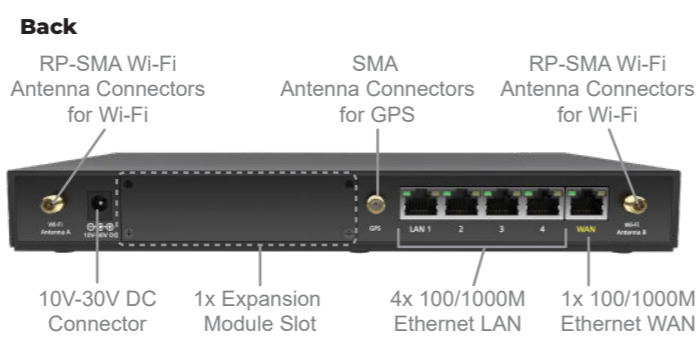

Base Chassis

Balance 20X	
WAN Interface	1 x GE, 1x Embedded LTE Modem 1x USB Interface 1x Expansion Modules (Option)
SpeedFusion Hot Failover	●
SpeedFusion WAN Smoothing	● ^
SpeedFusion Bandwidth Bonding	● ^
Number of PepVPN SpeedFusion Peers	5 ^
LAN Interface	4x GE
Wi-Fi Interface	Simultaneous 802.11ac wave 2/ac/a/n and 802.11b/g/n
Stateful Firewall Throughput	900Mbps
PepVPN / SpeedFusion Throughput	No Encryption: 100Mbps 256-bit AES: 60 Mbps
Recommended Users	1-60
Downlink/Uplink Datarate	150Mbps/50Mbps (LTE Modem)
IP Passthrough	●
Antenna Connectors	2x SMA Antenna Connectors 2x RP-SMA Wi-Fi Antenna Connectors 1x GPS SMA Antenna Connectors
Power Input	DC Jack: 10V - 30V
Power Consumption	28W (max.)
Dimensions	6.3 x 10.3 x 1.3 inches 160 x 262 x 33 mm
Weight	1.74 pounds / 0.67 kg
Operating Temperature	14° - 113°F / -10° - 45°C
Humidity	15% - 95% (non-condensing)
Certifications	FCC, CE, RoHS
Warranty	1-Year Limited Warranty

^ Requires PrimeCare Subscription, complementary for the first year.