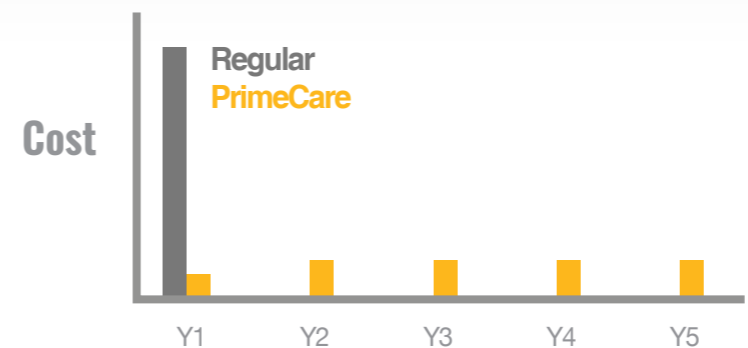

SpeedFusion + InControl² + Warranty

Pay Less Upfront: PrimeCare lowers the entry cost of getting the device you want. Annual subscription gets you a wide range of services.