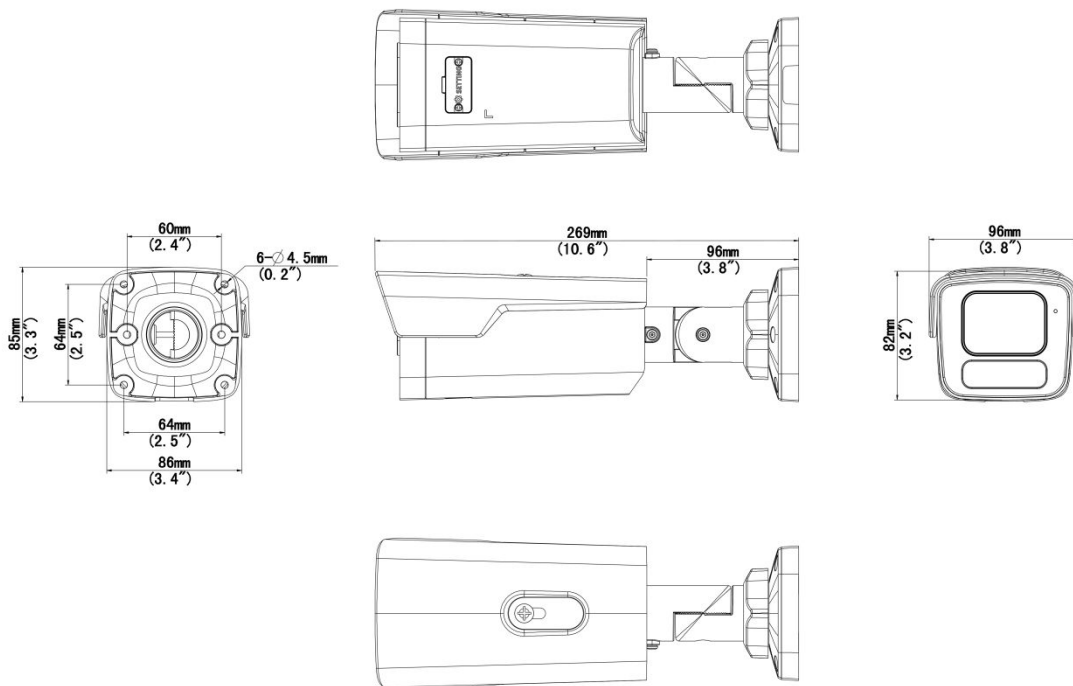

## Specifications

Model	IPC2B18SS-ADF28K-I1	IPC2B18SS-ADF40K-I1
<b>Camera</b>		
Max Resolution	8 MP	
Sensor	1/2.8" CMOS	
Min. Illumination	Colour: 0.002 lux (F1.6, AGC ON) 0 lux with IR on	
Day/Night	IR-cut filter with auto switch (ICR)	
Shutter	Auto/Manual, 1 ~ 1/100000s	
Adjustment Angle	Pan: 0° ~ 360°, Tilt: 0° ~ 90°, Rotate: 0° ~ 360°	
S/N	>56 dB	
WDR	130 dB	
<b>Lens</b>		
Focal Length	2.8 mm	4.0 mm
Iris Type	Fixed	
Iris	F1.6	
Field of View (H)	97.49°	88.35°
Field of View (V)	52.31°	49.61°
Field of View (D)	102.29°	94.19°
Lens Type	Fixed	
<b>DORI</b>		
DORI Distance (Lens)	2.8mm	4.0mm
DORI Distance (Detect)	86.9m(285.1ft)	124.1m(407.3ft)
DORI Distance (Observe)	34.8m(114.0ft)	49.7m(162.9ft)
DORI Distance (Recognize)	17.4m(57.0ft)	24.8m(81.5ft)
DORI Distance (Identify)	8.7m(28.5ft)	12.4m(40.7ft)
<b>Illuminator</b>		
Illumination Distance (IR)	80 m (262 ft)	
IR On/Off Control	Auto/Manual	
Wavelength	850 nm	
<b>Video</b>		
Video Compression	Ultra 265, H.265, H.264, MJPEG	
H.264 Code Profile	Baseline profile, Main profile, High profile	

## Dimensions