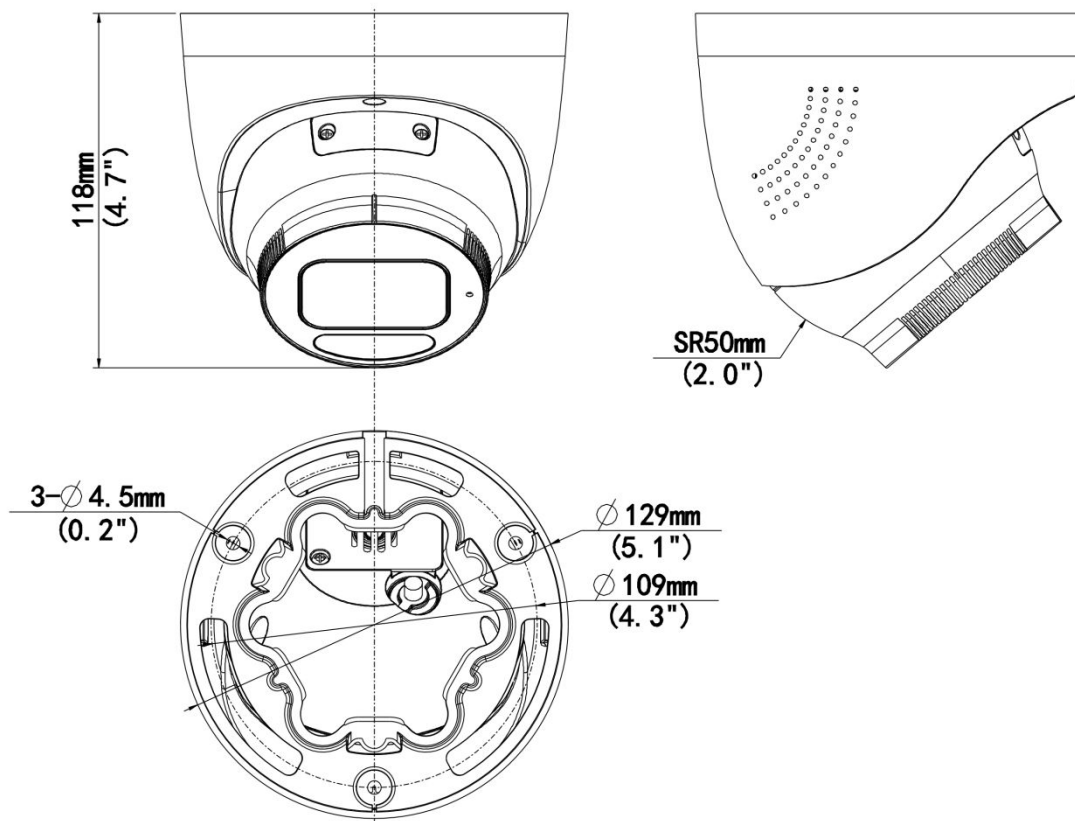

Weight	0.70kg (1.54lb)
Material	Metal
Working Environment	-30 °C to 60 °C (-22 °F to 140 °F), Humidity: ≤ 95% RH (non-condensing)
Storage Environment	-30 °C to 60 °C (-22 °F to 140 °F), Humidity: ≤ 95% RH (non-condensing)
Surge Protection	4 KV
Reset Button	Support
Web Client Language	20 Languages: Traditional Chinese, English, Simplified Chinese, Polish, German, Russian, French, Korean, Dutch, Czech, Portuguese (Europe), Portuguese (Brazil), Japanese, Thai, Turkish, Spanish (Latin America), Spanish (Europe), Hungarian, Italian, Vietnamese

Dimensions