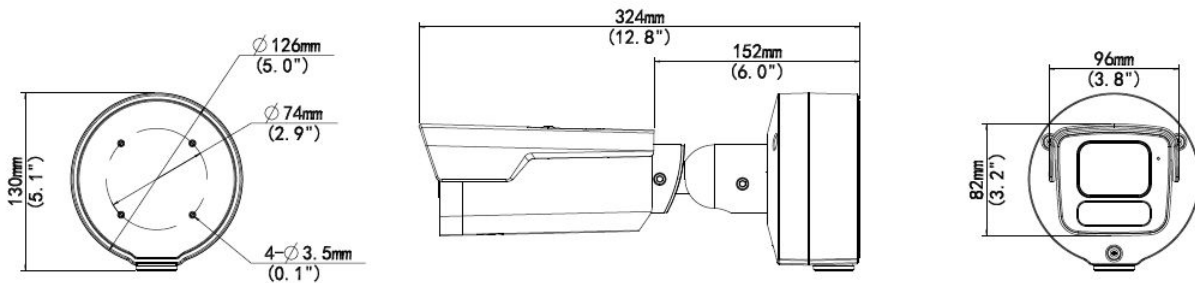

Safety	CE-LVD (EN 62368-1) CB (IEC 62368-1) UL/CUL (UL 62368-1, CAN/CSA C22.2 No. 62368-1)
Environment	CE-RoHS (2011/65/EU;(EU)2015/863); WEEE (2012/19/EU)
Protection	IP67 (IEC 60529) IK10 (IEC 62262)
General	
Power	DC 12V±25%, PoE (IEEE 802.3af)
	Power consumption: Max 9.5W
Power Interface	∅ 5.5mm coaxial power plug
Dimensions (L × W × H)	324 × 126 × 130mm (12.8" × 5.0" × 5.1")
Weight	1.48kg (3.26lb)
Material	Metal+Plastic
Working Environment	-30°C ~ 60°C (-22°F ~ 140°F), Humidity: ≤95% RH (non-condensing)
Storage Environment	-30°C ~ 60°C (-22°F ~ 140°F), Humidity: ≤95% RH (non-condensing)
Surge Protection	6KV
Reset Button	Support
Web Client Language	20 Languages Traditional Chinese, English, Simplified Chinese, Polish, German, Russian, French, Korean, Dutch, Czech, Portuguese (Europe), Portuguese (Brazil), Japanese, Thai, Turkish, Spanish (Latin America), Spanish (Europe), Hungarian, Italian, Vietnamese

Dimensions

Accessories

TR-UP06-C-IN

Pole Mount