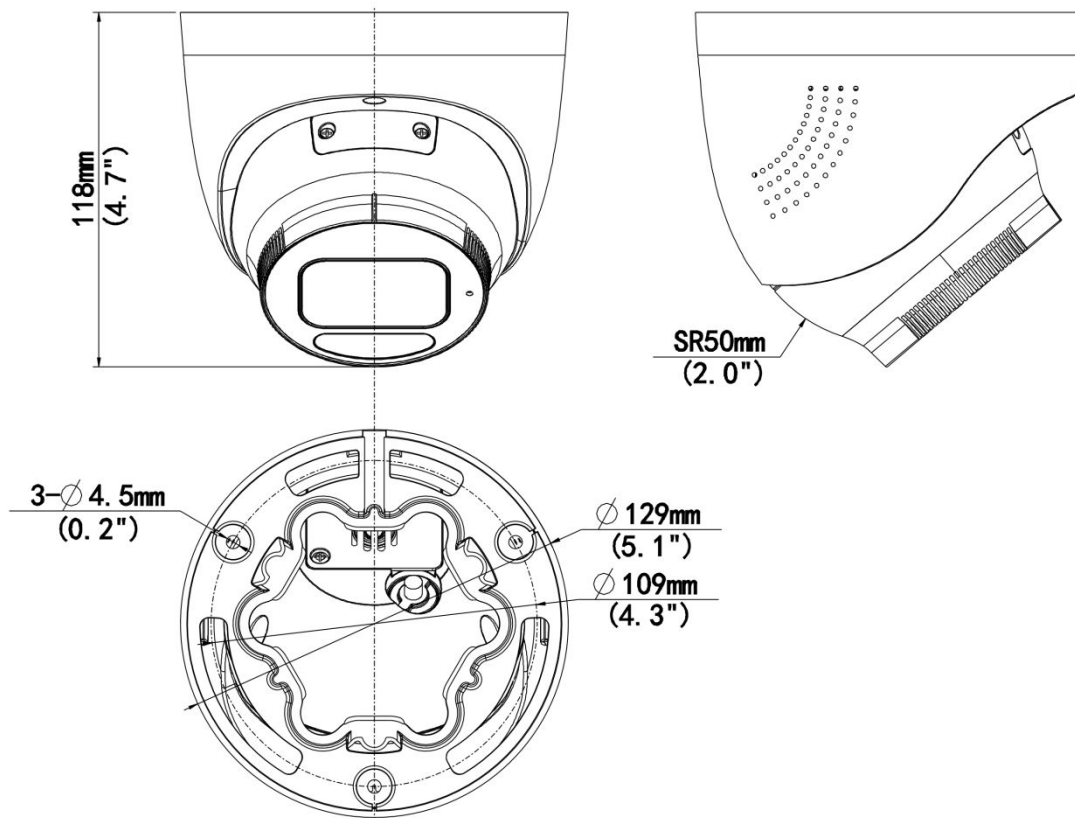

Working Environment	-30 °C to 60 °C (-22 °F to 140 °F), Humidity: ≤ 95% RH (non-condensing)
Storage Environment	-30 °C to 60 °C (-22 °F to 140 °F), Humidity: ≤ 95% RH (non-condensing)
Surge Protection	4 KV
Reset Button	Support
Web Client Language	20 Languages: Traditional Chinese, English, Simplified Chinese, Polish, German, Russian, French, Korean, Dutch, Czech, Portuguese (Europe), Portuguese (Brazil), Japanese, Thai, Turkish, Spanish (Latin America), Spanish (Europe), Hungarian, Italian, Vietnamese

Dimensions