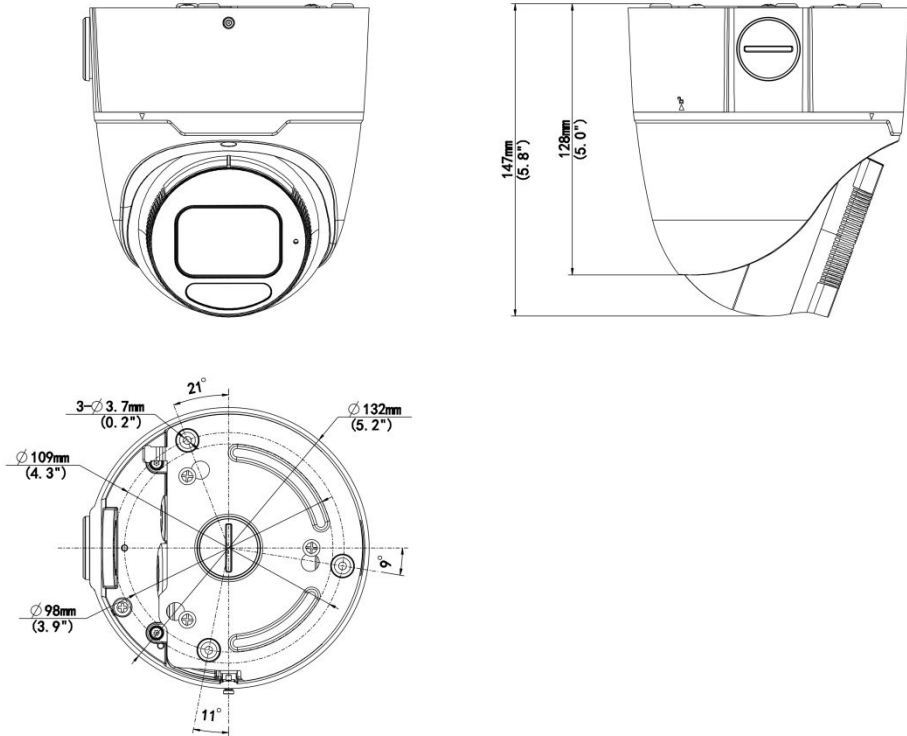

## Specifications

Model	IPC3635SS-ADZK-I1
<b>Camera</b>	
Max Resolution	5 MP
Sensor	1/2.7" CMOS
Min. Illumination	Colour: 0.002 lux (F1.2, AGC ON) 0 lux with IR on
Day/Night	IR-cut filter with auto switch (ICR)
Shutter	Auto/Manual, 1 ~ 1/100000s
Adjustment Angle	Pan: 0° ~ 360°, Tilt: 0° ~ 75°, Rotate: 0° ~ 360°
S/N	>56 dB
WDR	130 dB
<b>Lens</b>	
Focal Length	2.7 to 13.5 mm
Iris Type	Fixed
Iris	F1.2
Field of View (H)	106.3°~ 32.5°
Field of View (V)	53.5°~ 18.0°
Field of View (D)	126.0°~ 38.5°
Lens Type	Motorized
<b>DORI</b>	
DORI Distance (Lens)	2.7mm, 13.5mm
DORI Distance (Detect)	60.8m(199ft), 303.8m(996.7ft)
DORI Distance (Observe)	24.3m(79.7ft), 121.5m(398.6ft)
DORI Distance (Recognize)	12.2m(40ft), 60.8m(199.5ft)
DORI Distance (Identify)	6.1m(20ft), 30.4m(99.7ft)
<b>Illuminator</b>	
Supplemental Light	IR
Illumination Distance (IR)	40 m (131.2 ft)
IR On/Off Control	Auto/Manual
Wavelength	850 nm
<b>Video</b>	
Video Compression	Ultra 265, H.265, H.264, MJPEG
H.264 Code Profile	Baseline profile, Main profile, High profile
Frame Rate	Main Stream:5MP (2880*1620), Max 30fps; 4MP (2560*1440), Max 30fps; 3MP (2304*1296), Max 30fps; 1080P (1920*1080), Max 30fps; Sub Stream: 1080P (1920*1080), Max 30fps; 720P (1280*720), Max 30fps; D1 (720*576), Max 30fps; 640*360,Max 30fps; 2CIF(704*288), Max 30fps; CIF(352*288), Max 30fps; Third Stream: D1 (720*576), Max 30fps; 640*360,Max 30fps; 2CIF(704*288), Max 30fps; CIF(352*288), Max 30fps;
Video Bit Rate	128 Kbps to 16 Mbps
U-code	Support

## Dimensions