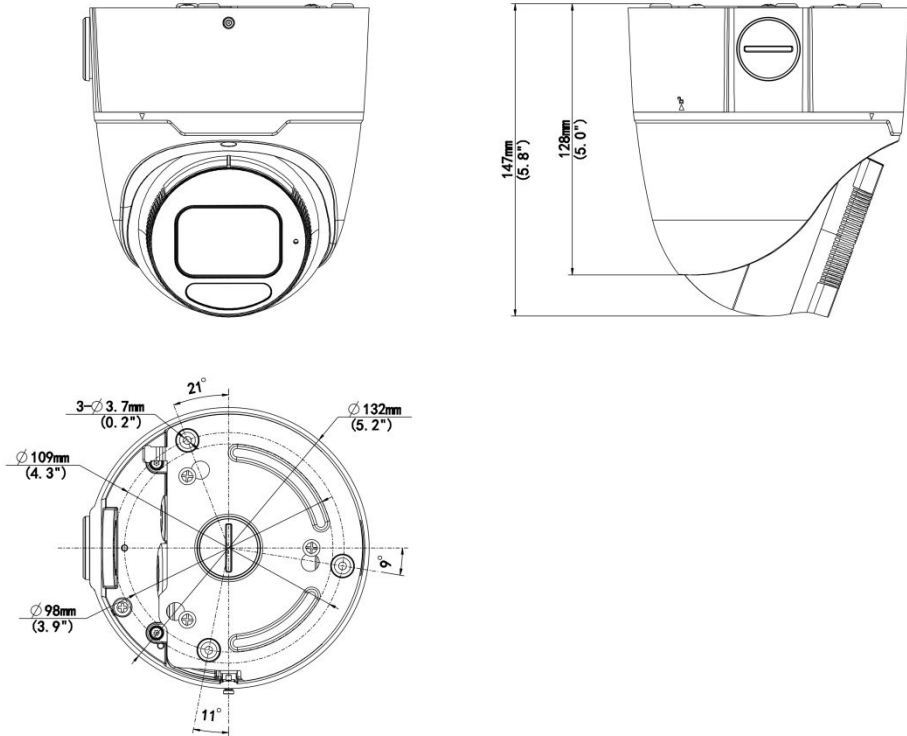

4MP HD Intelligent LightHunter IR VF Eyeball Network Camera

IPC3634SS-ADZK-I1

Features

- High quality image with 4MP, 1/3"CMOS sensor
- 4MP (2688*1520)@ 30/25fps; 4MP (2560*1440)@ 30/25fps; 3MP (2304*1296) @ 30/25fps; 2MP (1920*1080) @30/25fps
- Ultra 265, H.265, H.264, MJPEG
- Smart intrusion prevention, include cross line, intrusion, enter area, leave area detection
- Based on target classification, smart intrusion prevention significantly reduce false alarm caused by leaves, birds and lights etc., accurately focus on human and, motor vehicle and non-motor vehicle
- Intelligent People Flow Counting and Crowd Density Monitoring
- Smart intrusion prevention with Color retrieval
- Auto Scene Match (ASM) (Only WDR)
- LightHunter technology ensures ultra-high image quality in low illumination environment
- 130dB true WDR technology enables clear image in strong light scene
- Support 9:16 Corridor Mode
- Alarm:1 in/1 out, Audio: 1 in/1 out, Built-in Mic
- Smart IR, up to 40m (131ft) IR distance
- Supports 512 G Micro SD card
- IK10 vandal resistant and IP67 protection

Dimensions

Accessories

TR-WM03-B-IN

Wall Mounting Assembling Bracket for 3 Inch Hemisphere

TR-CM24-IN

Dome Pendant Mounting Bracket(Indoor)

TR-SE24-IN

Dome Pendant Mounting Pole 200mm