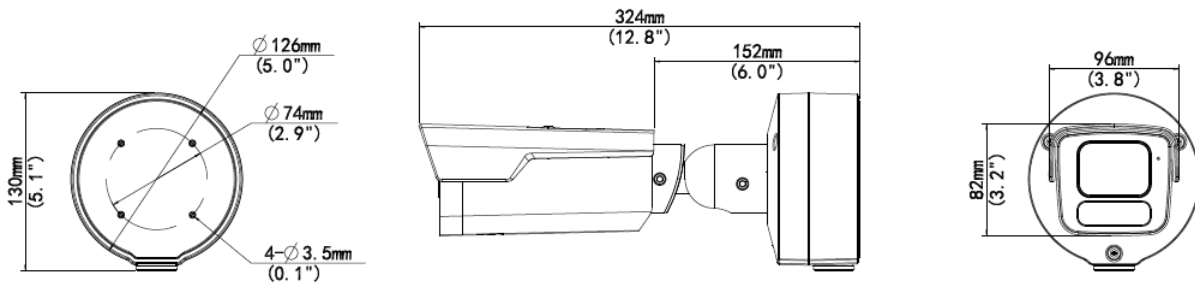

Safety	CE-LVD (EN 62368-1) CB (IEC 62368-1) UL/CUL (UL 62368-1, CAN/CSA C22.2 No. 62368-1)
Environment	CE-RoHS (2011/65/EU;(EU)2015/863); WEEE (2012/19/EU)
Protection	IP67 (IEC 60529) IK10 (IEC 62262)
General	
Power	DC 12V±25%, PoE (IEEE 802.3af)
	Power consumption: Max 13W
Power Interface	∅ 5.5mm coaxial power plug
Dimensions (L × W × H)	324 × 126 × 130mm (12.8" × 5.0" × 5.1")
Weight	1.47kg (3.24lb)
Material	Metal+Plastic
Working Environment	-30°C ~ 60°C (-22°F ~ 140°F), Humidity: ≤95% RH (non-condensing)
Storage Environment	-30°C ~ 60°C (-22°F ~ 140°F), Humidity: ≤95% RH (non-condensing)
Surge Protection	6KV
Reset Button	Support
Web Client Language	20 Languages Traditional Chinese, English, Simplified Chinese, Polish, German, Russian, French, Korean, Dutch, Czech, Portuguese (Europe), Portuguese (Brazil), Japanese, Thai, Turkish, Spanish (Latin America), Spanish (Europe), Hungarian, Italian, Vietnamese

Dimensions

Accessories

TR-UP06-C-IN

Pole Mount