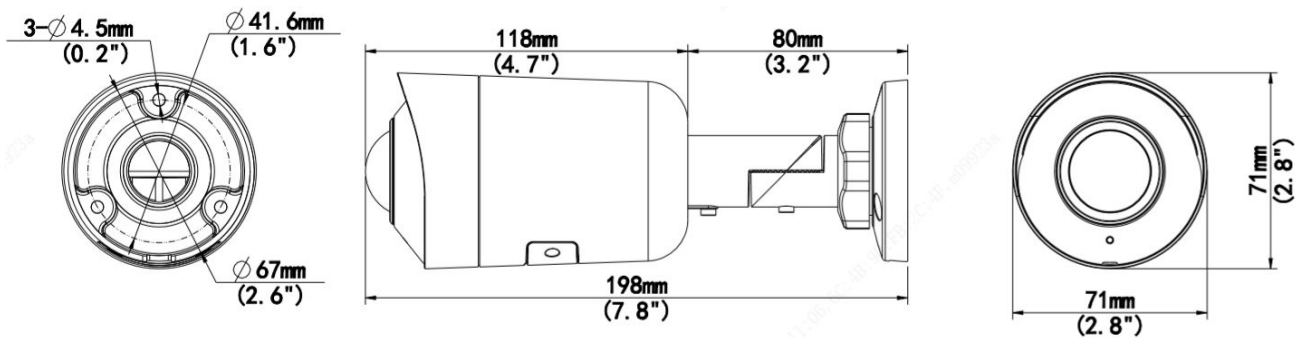

## Key Features

- High quality image with 8MP, 1/2.7"CMOS sensor
- 8MP (3840\*2160) @30/25fps; 5MP (3072\*1728)@30/25fps; 4MP(2560\*1440) @30/25fps; 2MP (1920\*1080) @30/25fps; s
- Wide Angle technology realize the horizontal viewing angle of 180°
- The dewarp level can be configured in the range of 1-9
- Ultra 265,H.264,H.265, MJPEG
- Smart intrusion prevention, include cross line, intrusion, enter area, leave area detection
- Based on target classification, smart intrusion prevention significantly reduce false alarm caused by leaves, birds and lights etc., accurately focus on human and, motor vehicle and non-motor svehicle
- 120dB true WDR technology enables clear image in strong light scene
- Auto Scene Match (ASM) (Only WDR)
- Built-in Mic
- Smart IR, up to 20m (66ft) IR distance
- Supports 256 GB Micro SD card
- IP67 protection

Protection	IP67 (IEC 60529)
<b>General</b>	
Power	DC 12V±25%, PoE (IEEE 802.3af)
	Power consumption: Max 7W
Power Interface	∅ 5.5mm coaxial power plug
Dimensions	198× 71 × 71mm (7.8" × 2.8" × 2.8")
Weight	0.43kg (0.94lb)
Material	Metal
Working Environment	-30°C ~ 60°C (-22°F ~ 140°F), Humidity: ≤95% RH (non-condensing)
Storage Environment	-30°C ~ 60°C (-22°F ~ 140°F), Humidity: ≤95% RH (non-condensing)
Surge Protection	4KV
Reset Button	Support
Web Client Language	20 Languages
	Traditional Chinese, English, Simplified Chinese, Polish, German, Russian, French, Korean, Dutch, Czech, Portuguese (Europe), Portuguese (Brazil), Japanese, Thai, Turkish, Spanish (Latin America), Spanish (Europe), Hungarian, Italian, Vietnamese

## Dimensions