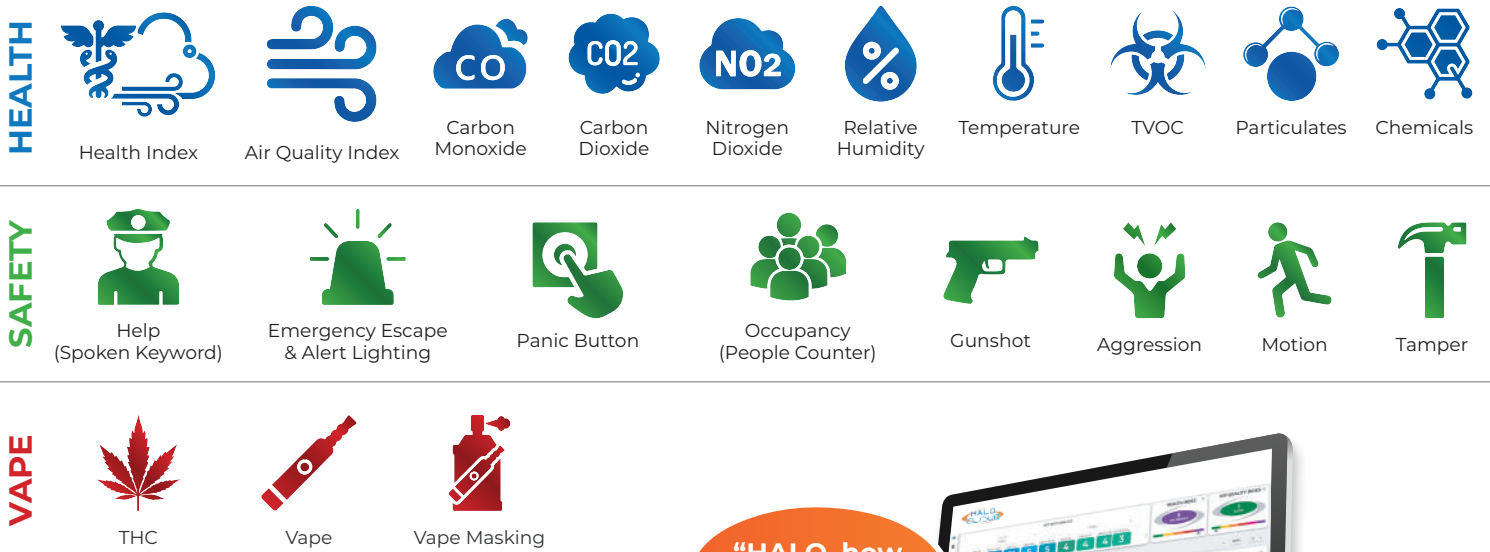

Easier Installation with 3C with Surface Mount Installation and Power TWO Units Using One Cable Run

ENHANCED HALO CLOUD AND NEW MOBILE DEVICE APP

Allows users to receive push notifications of any HALO alert, trigger a panic button, and provide the indoor air quality information of the actual room being occupied.

Key Features

Download the HALO Cloud App to receive push notifications!

Connect to HALO Cloud to manage multiple devices, receive real-time Health Index and AQI alerts and reporting, see alerts and historical data to document your buildings health status and trouble areas.