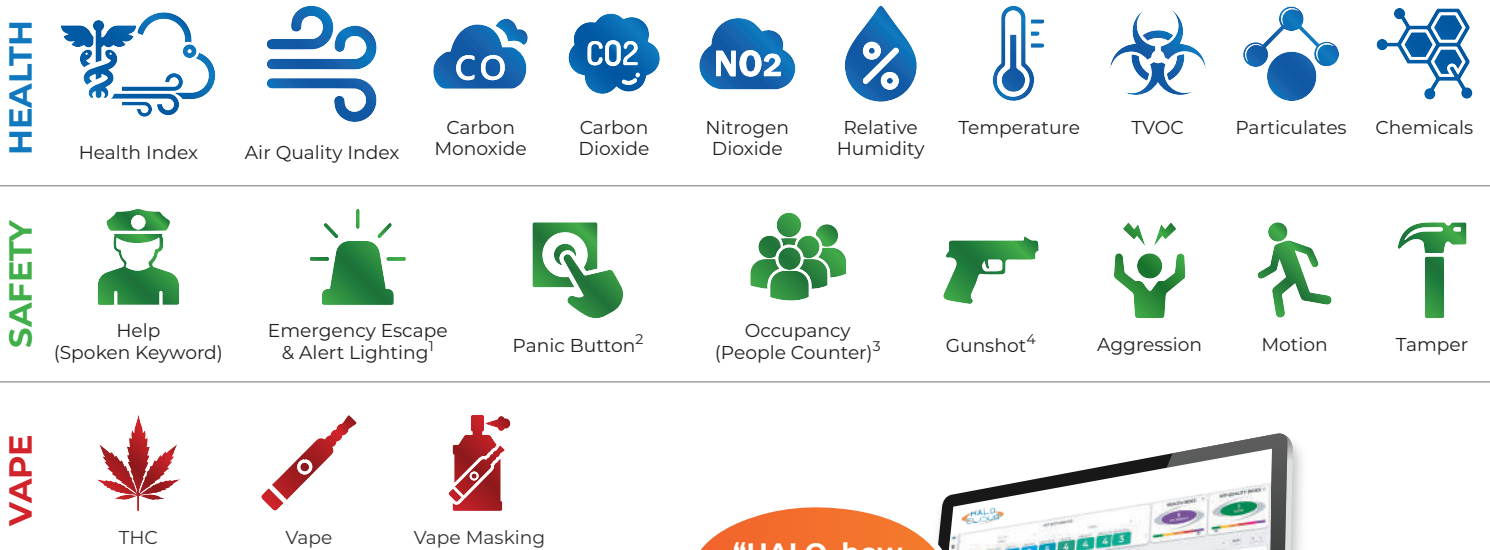

EMERGENCY ESCAPE & ALERT LIGHTING¹

HALO 3C comes with a literal HALO of LED colored lighting options that can be programmed to show escape routes for safety such as a red, yellow, and green pattern. Create unique colors for different alerts such as purple for Air Quality alerts or blue for Health alerts. The lights themselves are projected onto the ceiling around the HALO for extended visibility.

PANIC BUTTON²

Users can trigger alerts via an external 3rd party panic button or via the HALO cloud app. The location of the trigger is associated to the HALO device in closest proximity.

OCCUPANCY AND PEOPLE COUNTING³

Identify how many people are within the HALO location and configure to alert on abnormalities.

Easier Installation with 3C with Surface Mount Installation and Power TWO Units Using One Cable Run

ENHANCED HALO CLOUD AND NEW MOBILE DEVICE APP

Allows users to receive push notifications of any HALO alert, trigger a panic button, and provide the indoor air quality information of the actual room being occupied.

Key Features

Download the HALO Cloud App to receive push notifications!