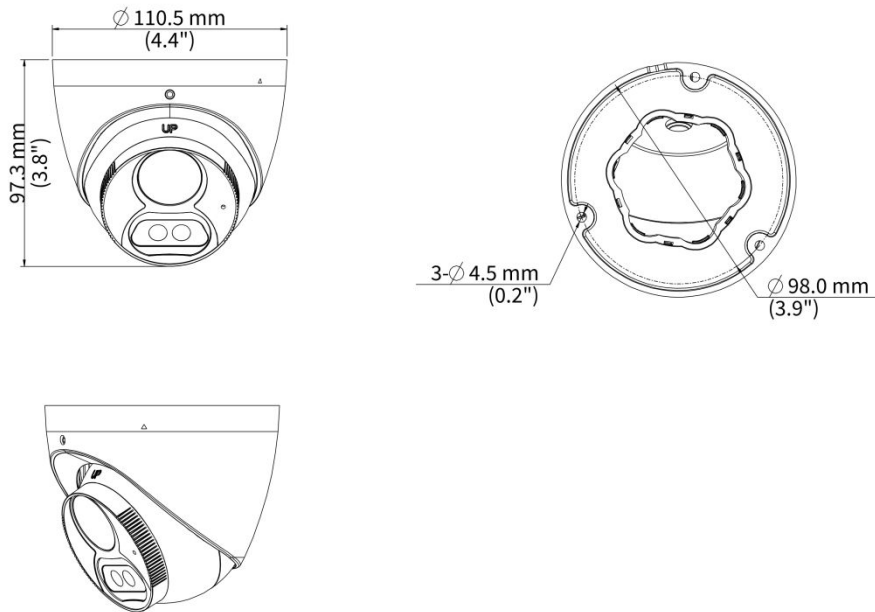

## Specifications

Model	UAC-T128-ADF28MS	UAC-T128-ADF40MS
<b>Sensor</b>		
Pixel	8 MP	
Sensor Size	1/2.7" CMOS	
Min. Illumination	0.005 lux (F1.6, AGC ON) 0 lux (IR ON)	
<b>Lens</b>		
Focus	2.8 mm	4.0 mm
Lens Mount	M12	
Angle of View (H)	109.1°	86.8°
Angle of View (V)	61.0°	49.4°
Angle of View (D)	126.7°	99.9°
<b>Illuminator</b>		
Illuminator Number	Two IR illuminators	
Illumination Distance	40m	
Lifetime	≥ 60000 hours	
<b>Video</b>		
Resolution	4K: 3840(H) × 2160(V) 5MP@20fps: 2592(H)×1944(V); 5MP@12.5fps: 2592(H)×1944(V) 4MP: 2560(H)×1440(V)	
Frame Rate	CVI: 4K@15fps (default), 5MP@20fps, 4MP@25fps, 4MP@30fps TVI/AHD: 4K@15fps, 5MP@20fps, 4MP@25fps, 4MP@30fps CVBS: PAL, NTSC	
Shutter Time	PAL: 1/25s-1/50000s, NTSC: 1/30s-1/50000s	
<b>Image</b>		
Exposure Mode	Four modes: Global (default), BLC, HLC, WDR	
Day/Night	Three modes: Auto (default), Day, Night	
Digital Noise Reduction	2D/3D	
White Balance	Two modes: Auto (default), Manual	
WDR	120 dB WDR	
Smart IR	Support	
Flip	Supports 180°horizontal flip, 180°vertical flip	
Digital Defog	N/A	
<b>Audio</b>		
Built-in Mic	Support	
Camera Audio	CVI: 4K@15fps, 5MP@20fps, 4MP@25fps, 4MP@30fps	
<b>Interface</b>		

## Dimensions