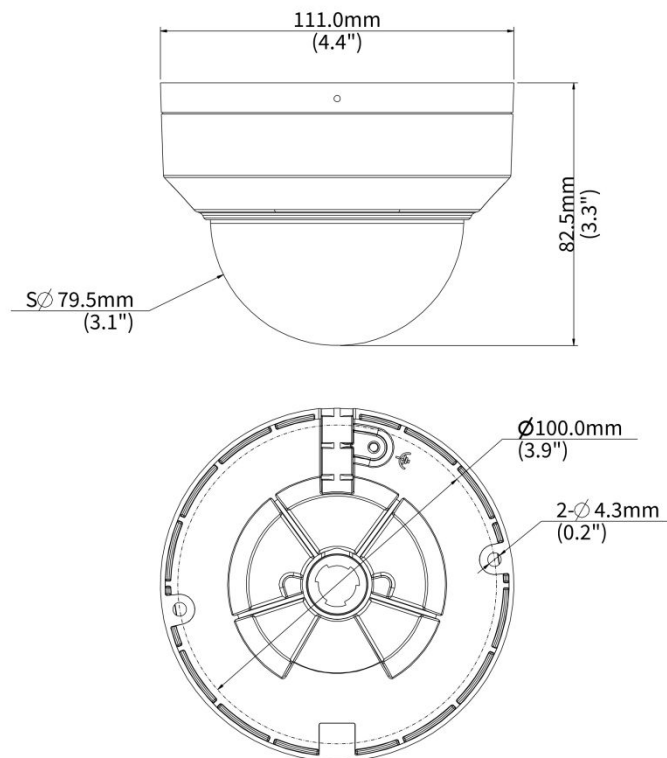

## Specifications

Model	IPC325SS-ADF28K-I1	IPC325SS-ADF40K-I1
<b>Camera</b>		
Max Resolution	5 MP	
Sensor	1/2.7" CMOS	
Min. Illumination	Colour: 0.002 lux (F1.6, AGC ON) 0 lux with IR on	
Day/Night	IR-cut filter with auto switch (ICR)	
Shutter	Auto/Manual, 1 ~ 1/100000s	
Adjustment Angle	Pan: 0° ~ 352°, Tilt: 0° ~ 70°, Rotate: 0° ~ 350°	
S/N	>52 dB	
WDR	130 dB	
<b>Lens</b>		
Focal Length	2.8 mm	4.0 mm
Iris Type	Fixed	
Iris	F1.6	
Field of View (H)	110.0°	91.2°
Field of View (V)	58.7°	43.7°
Field of View (D)	130°	95.3°
<b>DORI</b>		
DORI Distance (Lens)	2.8mm	4.0mm
DORI Distance (Detect)	63.0m(206.7ft)	90.0m(295.3ft)
DORI Distance (Observe)	25.2m(82.7ft)	36.0m(118.1ft)
DORI Distance (Recognize)	12.6m(41.3ft)	18.0m(59.1ft)
DORI Distance (Identify)	6.3m(20.7ft)	9.0m(29.5ft)
<b>Illuminator</b>		
Supplemental Light	IR	
Illumination Distance (IR)	40 m (131.2 ft)	
IR On/Off Control	Auto/Manual	
Wavelength	850 nm	
<b>Video</b>		
Video Compression	Ultra 265, H.265, H.264, MJPEG	
H.264 Code Profile	Baseline profile, Main profile, High profile	

## Dimensions