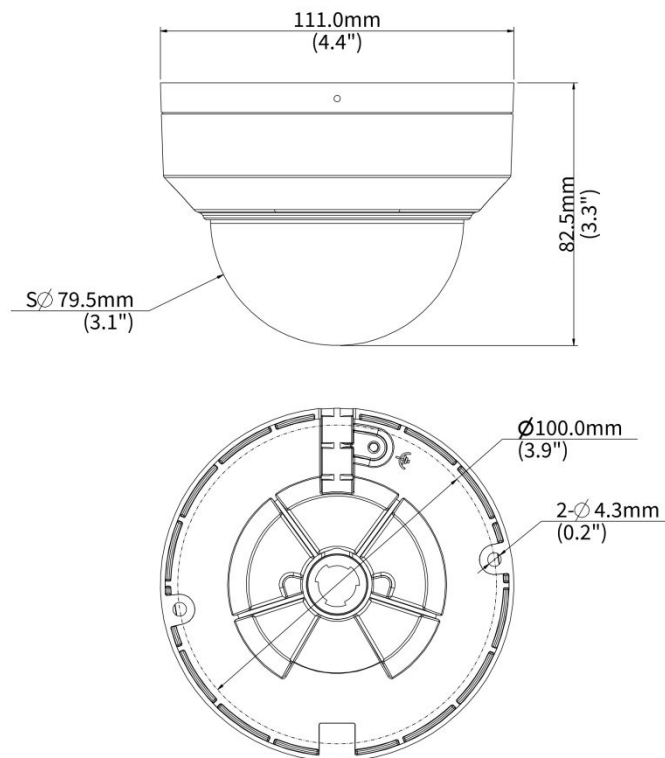

Reset Button	Support
Web Client Language	20 Languages: Traditional Chinese, English, Simplified Chinese, Polish, German, Russian, French, Korean, Dutch, Czech, Portuguese (Europe), Portuguese (Brazil), Japanese, Thai, Turkish, Spanish (Latin America), Spanish (Europe), Hungarian, Italian, Vietnamese

Dimensions

Accessories

TR-JB03-G-IN

Junction Box for Mini Fix-dome(Support wiring from behind)

TR-JB07/WM03-G-IN

Wall Mounting Assembling Bracket For 32 Fix-dome&Mini Fix-dome&Plastic Turret Camera

TR-WM03-D-IN

Wall Mounting Bracket for 32 Fix-dome&Mini Fix-dome&Plastic Turret Camera