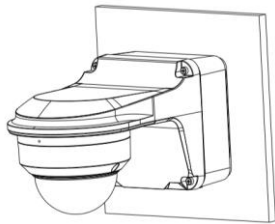

Mount

TR-JB07/WM03-G-IN