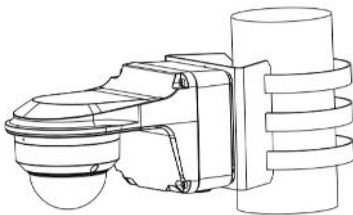

Ingress protection	IP67
IK rating	IK10
General	
Power	DC 12V(±25%), with reverse polarity protection, Max 3.3W
Mount	Surface mount (default), optional tilted mounting bracket
Dimensions	Φ109mm*83mm (diameter*height)
Material	Metal
Weight	372g (0.82lb)
Certification	CB, CE, FCC, UL

TR-UC08-C
Corner Mount

TR-UM06-E-IN
Tilted Mounting

TR-SE24-IN
Pendant Mount

TR-SE24-A-IN
Pendant Mount

TR-CM24-IN
Pendant Mount

PWR-DC1201A-UK
Wall Plug-in UK Power
Adapter

PWR-DC1201A-US
Wall Plug-in US Power
Adapter

PWR-DC1201A-EU
Wall Plug-in EU Power
Adapter

Mount

TR-JB07/WM03-G-IN

TR-JB03-G-IN

TR-JB07/WM03-G-IN(TR-WM03-D-IN)+TR-UP06-IN

TR-UM06-E-IN

TR-JB07/WM03-G-IN(TR-WM03-D-IN)+TR-UC08-C

TR-CM24-IN+TR-JB03-G-IN