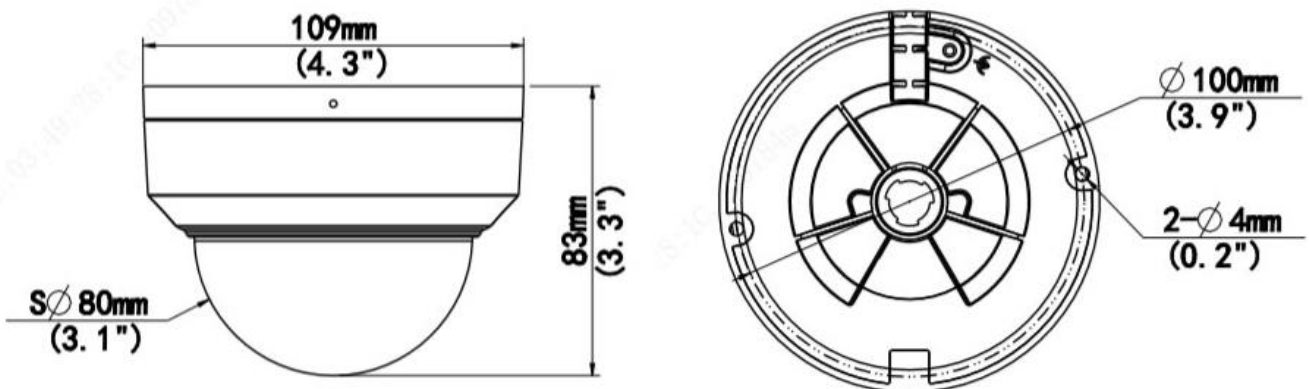

Specifications

Model	UAC-D125-AF28M	UAC-D125-AF40M
Sensor		
Pixel	5MP	
Size	1/2.7"	
Minimum illumination	0.005 lux (F1.6, AGC ON) 0 lux (IR on)	
Lens		
Lens	2.8mm	4.0mm
Lens mount	M12	
Angle of view	H: 109.1° V: 60.9° D: 126.7°	H: 91.3° V: 46.1° D: 109.6°
Illuminator		
Illuminator	One IR illuminator	
Illumination distance	30m	
Lifetime	≥60,000 hours	
Video		
Resolution	5MP@25fps: 2880(H)×1620(V); 5MP@20fps: 2592(H)×1944(V); 5MP@12.5fps: 2592(H)×1944(V) 4MP: 2560(H)×1440(V) 1080P: 1920(H)×1080(V)	
Frame rate	TVI: 5MP@20fps (default), 5MP@12.5fps, 4MP@30fps, 4MP@25fps, 1080P@30fps, 1080P@25fps AHD: 5MP@20fps, 4MP@30fps, 4MP@25fps, 1080P@30fps, 1080P@25fps CVI: 5MP@25fps, 4MP@30fps, 4MP@25fps, 1080P@30fps, 1080P@25fps CVBS: PAL, NTSC	
Shutter time	PAL: 1/25s-1/50000s NTSC: 1/30s-1/50000s	
Image		
Exposure mode	Four modes: Global (default), BLC, HLC, DWDR	
Day/Night	Three modes: Auto (default), Day, Night	
Noise reduction	2D	
White balance	Two modes: Auto (default), Manual	
WDR	DWDR	
Smart IR	Support	
Flip	Supports 180° horizontal flip, 180° vertical flip	
Audio		
Microphone	Built-in Mic	
Camera audio	TVI: 5MP@20fps, 5MP@12.5fps, 4MP@30fps, 4MP@25fps, 1080P@30fps, 1080P@25fps CVI: 5MP@25fps, 4MP@30fps, 4MP@25fps	
Interface		
Power	5.5mm power interface	
Video output	BNC, supports TVI/AHD/CVI/CVBS	
Operating environment		
Temperature	-30°C to 60°C (-22°F to 140°F)	
Humidity	≤95% (RH, non-condensing)	
Surge protection	4kV for power and video output interfaces	

Ingress protection	IP67
IK rating	IK10
General	
Power	DC 12V(±25%), with reverse polarity protection, Max 3.3W
Mount	Surface mount (default), optional tilted mounting bracket
Dimensions	Φ109mm*83mm (diameter*height)
Material	Metal
Weight	372g (0.82lb)
Certification	CB, CE, FCC, UL

Dimensions

UAC-D125-AF28(40)M

Accessories

TR-JB03-G-IN
Junction Box

TR-JB07/WM03-G-IN
Wall Mount

TR-WM03-D-IN
Wall Mount

TR-UP06-IN
Pole Mount

TR-A01-IN
Waterproof Joint