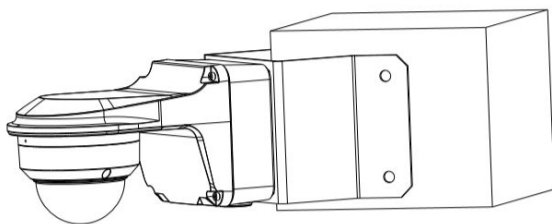

Ingress protection	IP67
IK rating	IK10
General	
Power	DC 12V(±25%), with reverse polarity protection, Max 3.3W
Mount	Surface mount (default), optional tilted mounting bracket
Dimensions	Φ109mm*83mm (diameter*height)
Material	Metal
Weight	372g (0.82lb)
Certification	CB, CE, FCC, UL

PWR-DC1201A-EU
Wall Plug-in EU Power
Adapter

Mount

TR-JB07/WM03-G-IN

TR-JB03-G-IN

TR-JB07/WM03-G-IN(TR-WM03-D-IN)+TR-UP06-IN

TR-UM06-E-IN

TR-JB07/WM03-G-IN(TR-WM03-D-IN)+TR-UC08-C

TR-CM24-IN+TR-JB03-G-IN