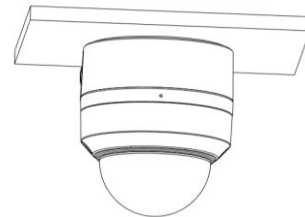

Ingress protection	IP67
IK rating	IK10
General	
Power	DC 12V(±25%), with reverse polarity protection, Max 3.3W
Mount	Surface mount (default), optional tilted mounting bracket
Dimensions	Φ109mm*83mm (diameter*height)
Material	Metal
Weight	372g (0.82lb)
Certification	CB, CE, FCC, UL

TR-UC08-C
Corner Mount

TR-UM06-E-IN
Tilted Mounting

TR-SE24-IN
Pendant Mount

TR-SE24-A-IN
Pendant Mount

TR-CM24-IN
Pendant Mount

PWR-DC1201A-UK
Wall Plug-in UK Power
Adapter

PWR-DC1201A-US
Wall Plug-in US Power
Adapter

PWR-DC1201A-EU
Wall Plug-in EU Power
Adapter

Mount

TR-JB07/WM03-G-IN

TR-JB03-G-IN

TR-JB07/WM03-G-IN(TR-WM03-D-IN)+TR-UP06-IN

TR-UM06-E-IN

TR-JB07/WM03-G-IN(TR-WM03-D-IN)+TR-UC08-C

TR-CM24-IN+TR-JB03-G-IN