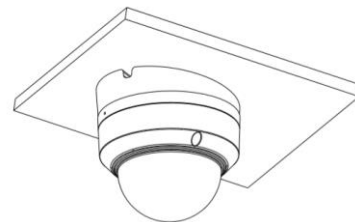

Ingress protection	IP67
IK rating	IK10
General	
Power	DC 12V(±25%), with reverse polarity protection, Max 3.3W
Mount	Surface mount (default), optional tilted mounting bracket
Dimensions	Φ109mm*83mm (diameter*height)
Material	Metal
Weight	372g (0.82lb)
Certification	CB, CE, FCC, UL

TR-UC08-C
Corner Mount

TR-UM06-E-IN
Tilted Mounting

TR-SE24-IN
Pendant Mount

TR-SE24-A-IN
Pendant Mount

TR-CM24-IN
Pendant Mount

PWR-DC1201A-UK
Wall Plug-in UK Power
Adapter

PWR-DC1201A-US
Wall Plug-in US Power
Adapter

PWR-DC1201A-EU
Wall Plug-in EU Power
Adapter

Mount

TR-JB07/WM03-G-IN

TR-JB03-G-IN

TR-JB07/WM03-G-IN(TR-WM03-D-IN)+TR-UP06-IN

TR-UM06-E-IN

TR-JB07/WM03-G-IN(TR-WM03-D-IN)+TR-UC08-C

TR-CM24-IN+TR-JB03-G-IN