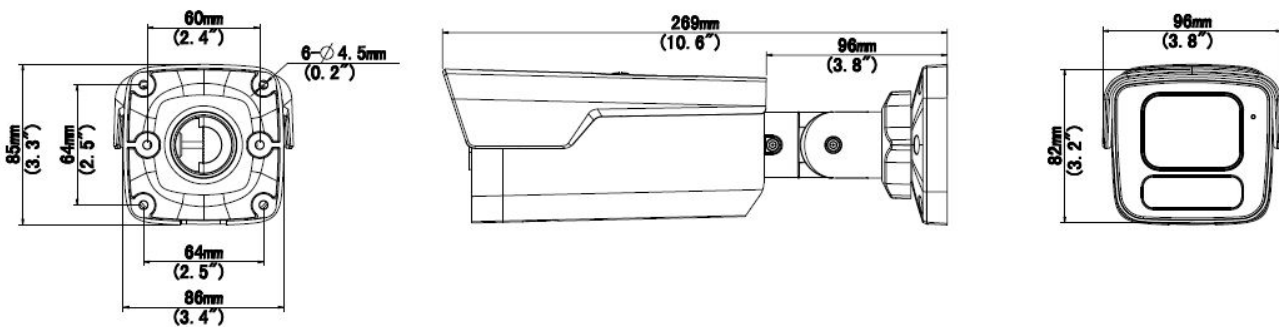

CB (IEC 62368-1) UL/CUL (UL 62368-1, CAN/CSA C22.2 No. 62368-1)
Environment	CE-RoHS (2011/65/EU;(EU)2015/863); WEEE (2012/19/EU)
Protection	IP67 (IEC 60529)
General	
Power	DC 12V±25%, PoE (IEEE 802.3af)
	Power consumption: Max 10W
Power Interface	Ø 5.5mm coaxial power plug
Dimensions (L × W × H)	269 × 96 × 82mm (10.6" × 3.8" × 3.2")
Weight	0.84kg (1.85lb)
Material	Metal+Plastic
Working Environment	-30°C ~ 60°C (-22°F ~ 140°F), Humidity: ≤95% RH (non-condensing)
Storage Environment	-30°C ~ 60°C (-22°F ~ 140°F), Humidity: ≤95% RH (non-condensing)
Surge Protection	4KV
Reset Button	Support
Web Client Language	20 Languages Traditional Chinese, English, Simplified Chinese, Polish, German, Russian, French, Korean, Dutch, Czech, Portuguese (Europe), Portuguese (Brazil), Japanese, Thai, Turkish, Spanish (Latin America), Spanish (Europe), Hungarian, Italian, Vietnamese

Dimensions