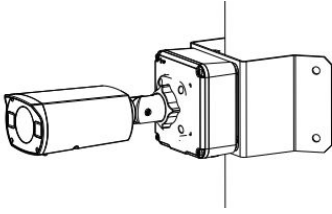

Pole Mount

TR-JB07-D-IN(TR-JB06-A-IN)+ TR-UC08-C

Zhejiang Uniview Technologies Co., Ltd.

Building No. 369, Xietong Road, Xixing Sub-district, Binjiang District, Hangzhou City, Zhejiang Province, China, 310051

Email: overseasbusiness@uniview.com; globalsupport@uniview.com

<http://www.uniview.com>

©2023 Zhejiang Uniview Technologies Co., Ltd. All rights reserved.

*Product specifications and availability are subject to change without notice.