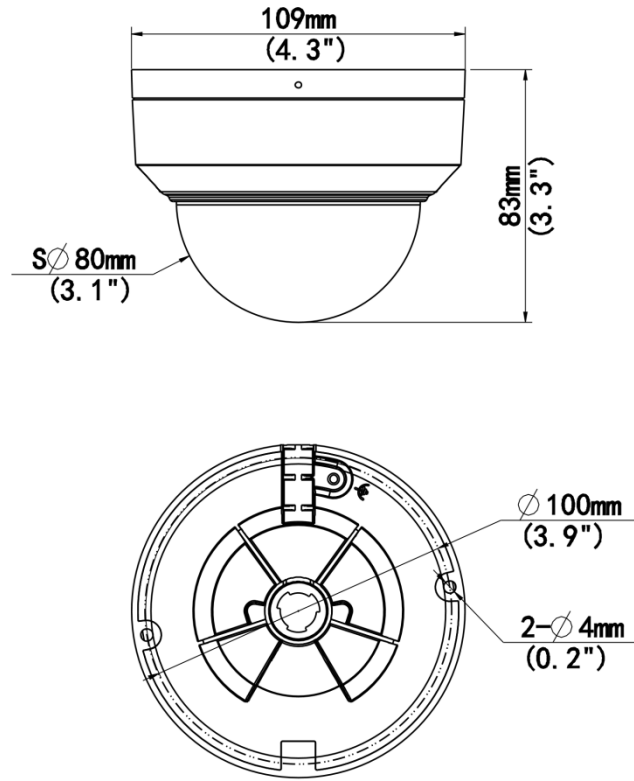

Specifications

Model	UAC-D125-AF28M	UAC-D125-AF40M
Sensor		
Pixel	5 MP	
Sensor Size	1/2.7" CMOS	
Min. Illumination	0.005 lux (F1.6, AGC ON) 0 lux (IR on)	
Lens		
Focus	2.8 mm	4.0 mm
Lens Mount	M12	
Angle of View (H)	109.1°	91.3°
Angle of View (V)	60.9°	46.1°
Angle of View (D)	126.7°	109.6°
Illuminator		
Illuminator Number	One IR illuminator	
Illumination Distance	30m	
Lifetime	≥ 60000 hours	
Video		
Resolution	5MP@25fps: 2880(H)×1620(V); 5MP@20fps: 2592(H)×1944(V); 5MP@12.5fps: 2592(H)×1944(V) 4MP: 2560(H)×1440(V) 1080P: 1920(H)×1080(V)	
Frame Rate	TVI: 5MP@20fps (default), 5MP@12.5fps, 4MP@25fps, 4MP@30fps, 1080P@25fps, 1080P@30fps AHD: 5MP@20fps, 4MP@25fps, 4MP@30fps, 1080P@25fps, 1080P@30fps CVI: 5MP@25fps, 4MP@25fps, 4MP@30fps, 1080P@25fps, 1080P@30fps CVBS: PAL, NTSC	
Shutter Time	PAL: 1/25s-1/50000s, NTSC: 1/30s-1/50000s	
Image		
Exposure Mode	Four modes: Global (default), BLC, HLC, DWDR	
Day/Night	Three modes: Auto (default), Day, Night	
Digital Noise Reduction	2D	
White Balance	Two modes: Auto (default), Manual	
WDR	DWDR	
Smart IR	Support	
Flip	Supports 180°horizontal flip, 180°vertical flip	
Digital Defog	N/A	
Audio		
Built-in Mic	Support	

Camera Audio	TVI: 5MP@20fps, 5MP@12.5fps, 4MP@25fps, 4MP@30fps, 1080P@25fps, 1080P@30fps CVI: 5MP@25fps, 4MP@25fps, 4MP@30fps
Interface	
Power Interface	5.5 mm Power Interface
Video Output	BNC, supports TVI/AHD/CVI/CVBS
Operating Environment	
Temperature	-30°C to 60°C (-22°F to 140°F)
Humidity	≤ 95% RH (non-condensing)
Surge Protection	4 KV for power, 4 KV for video output interfaces
Ingress Protection	IP67
IK Rating	IK10
General	
Power	DC 12 V ± 25%
Power Consumption	MAX 3.3W
Mount	Wall Mount, Pole Mount, Corner Mount, Tilted Mount, Pendant Mount
Dimensions	Φ109mm*83mm (diameter*height)
Material	Metal
Weight	372g(0.82lb)

Dimensions

Accessories

TR-JB03-G-IN

Junction Box for Mini Fix-dome(Support wiring from behind)

TR-CM24-IN

Dome Pendant Mounting Bracket(Indoor)

TR-SE24-A-IN

Dome Pendant Mounting Pole 500mm