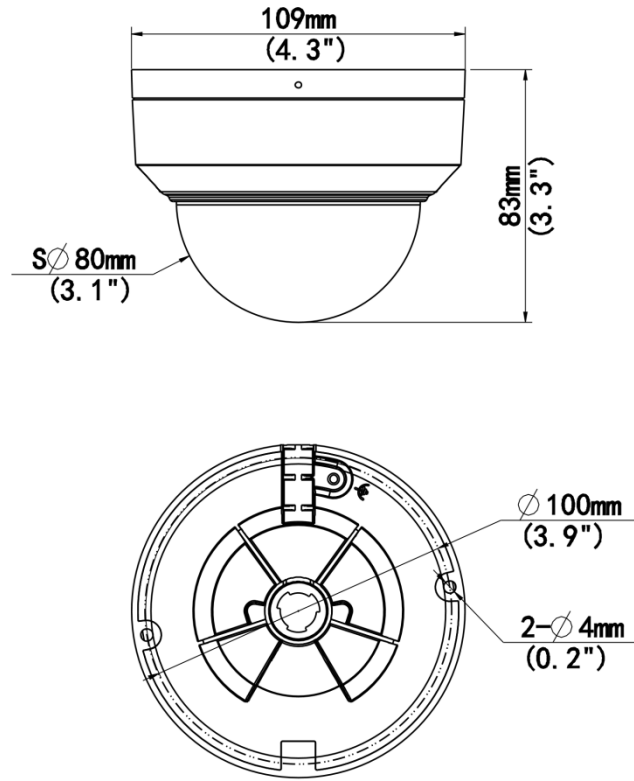

## Specifications

Model	UAC-D122-AF28M	UAC-D122-AF40M
<b>Sensor</b>		
Pixel	2 MP	
Sensor Size	1/2.9" CMOS	
Min. Illumination	0.005 lux (F1.6, AGC ON) 0 lux (IR on)	
<b>Lens</b>		
Focus	2.8 mm	4.0 mm
Lens Mount	M12	
Angle of View (H)	101.5°	83.8°
Angle of View (V)	56.9°	42.7°
Angle of View (D)	117.4°	100.1°
<b>Illuminator</b>		
Illuminator Number	One IR illuminator	
Illumination Distance	30m	
Lifetime	≥ 60000 hours	
<b>Video</b>		
Resolution	1080P: 1920(H)×1080(V) 720P: 1280(H) ×720(V)	
Frame Rate	TVI: 1080P@25fps (default), 1080P@30fps; 720P@25fps, 720P@30fps AHD: 1080P@25fps, 1080P@30fps; 720P@25fps, 720P@30fps CVI: 1080P@25fps, 1080P@30fps; 720P@25fps, 720P@30fps CVBS: PAL, NTSC	
Shutter Time	PAL: 1/25s-1/50000s, NTSC: 1/30s-1/50000s	
<b>Image</b>		
Exposure Mode	Four modes: Global (default), BLC, HLC, DWDR	
Day/Night	Three modes: Auto (default), Day, Night	
Digital Noise Reduction	2D/3D	
White Balance	Two modes: Auto (default), Manual	
WDR	DWDR	
Smart IR	Support	
Flip	Supports 180°horizontal flip, 180°vertical flip	
Digital Defog	Support	
<b>Audio</b>		

Built-in Mic	Support
Camera Audio	TVI: 1080P@25fps, 1080P@30fps CVI: 1080P@25fps, 1080P@30fps
<b>Interface</b>	
Power Interface	5.5 mm Power Interface
Video Output	BNC, supports TVI/AHD/CVI/CVBS
<b>Operating Environment</b>	
Temperature	-30°C to 60°C (-22°F to 140°F)
Humidity	≤ 95% RH (non-condensing)
Surge Protection	4 KV for power, 4 KV for video output interfaces
Ingress Protection	IP67
IK Rating	IK10
<b>General</b>	
Power	DC 12 V ± 25%
Power Consumption	MAX 3.3W
Mount	Wall Mount, Pole Mount, Corner Mount, Tilted Mount, Pendant Mount
Dimensions	Φ109mm*83mm (diameter*height)
Material	Metal
Weight	372g(0.82lb)

## Dimensions