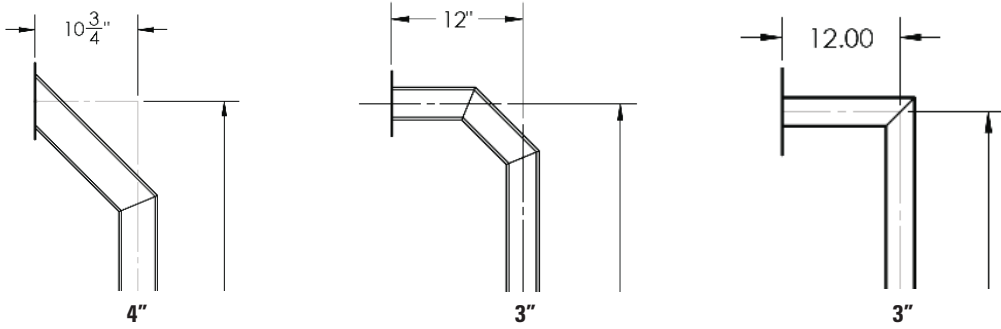

Necks

Architectural

Cut and welded, available in any tube shape except round