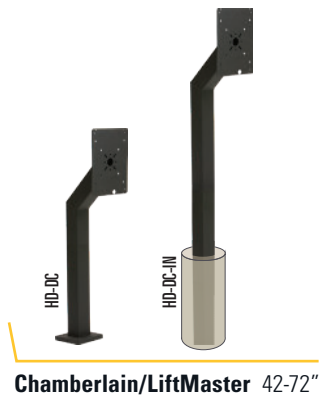

Device-Specific GNs	Hgt	Wdth	Rch	Wgt	Material	Tube	Neck Typ	Face Plt	Dvc-Spc Fit	Base Plt	Base Mnt Typ	Finish	Stck/BTO
HD-DC	42"	10"	12"	45 lbs	Crbn Stl	4x4	Archtctrl	Special	Chamberlain/LiftMaster	8x8	Pad Mount	Blck Wrnkle Pwdrcr	BTO
HD-DC-IN	72"	13"	12"	55 lbs	Crbn Stl	4x4	Archtctrl	Special	Chamberlain/LiftMaster	N/A	In-Grnd/Wet Cmnt	Blck Wrnkle Pwdrcr	BTO
22PE1-DOOR-01-CRS	36"	7"	12"	18 lbs	Crbn Stl	2x2	Bent	Special	DoorBird 2101V	5x5	Pad Mount	Blck Pwdrcrcoat	BTO
22PE1-DOOR-02-CRS	36"	7"	12"	18 lbs	Crbn Stl	2x2	Bent	Special	DoorBird 2101KV	5x5	Pad Mount	Blck Pwdrcrcoat	BTO
22PE1-DOOR-03-CRS	36"	7"	12"	18 lbs	Crbn Stl	2x2	Archtctrl	Special	DoorBird DKH	5x5	Pad Mount	Metllc Nckl Pwdrcrcoat	BTO
22PE1-DOOR-04-CRS	36"	7"	12"	18 lbs	Crbn Stl	2x2	Bent	Special	DoorBird D21DKV	5x5	Pad Mount	Blck Pwdrcrcoat	BTO
22PE1-DOOR-05-CRS	36"	7"	12"	18 lbs	Crbn Stl	2x2	Bent	Special	DoorBird D1101KH	5x5	Pad Mount	Blck Pwdrcrcoat	BTO
22PE1-DOOR-01-304	45"	7"	12"	22 lbs	304 Stls	2x2	Archtctrl	4x4	DoorBird D1101KH	5x5	Pad Mount	Brushed #4	BTO
33PE1-DOOR-01-304	45"	7"	12"	25 lbs	304 Stls	3x3	Archtctrl	Special	DoorBird 2101V	8x8	Pad Mount	Brushed #4	BTO
33PE1-DOOR-02-304	45"	7"	12"	25 lbs	304 Stls	3x3	Archtctrl	Special	DoorBird 2101KV	8x8	Pad Mount	Brushed #4	BTO
33PE1-DOOR-03-304	45"	7"	12"	25 lbs	304 Stls	3x3	Bent	Special	DoorBird DKH	8x8	Pad Mount	Blck Pwdrcrcoat	BTO
33PE1-DOOR-04-304	45"	7"	12"	25 lbs	304 Stls	3x3	Archtctrl	Special	DoorBird D21DKV	8x8	Pad Mount	Brushed #4	BTO