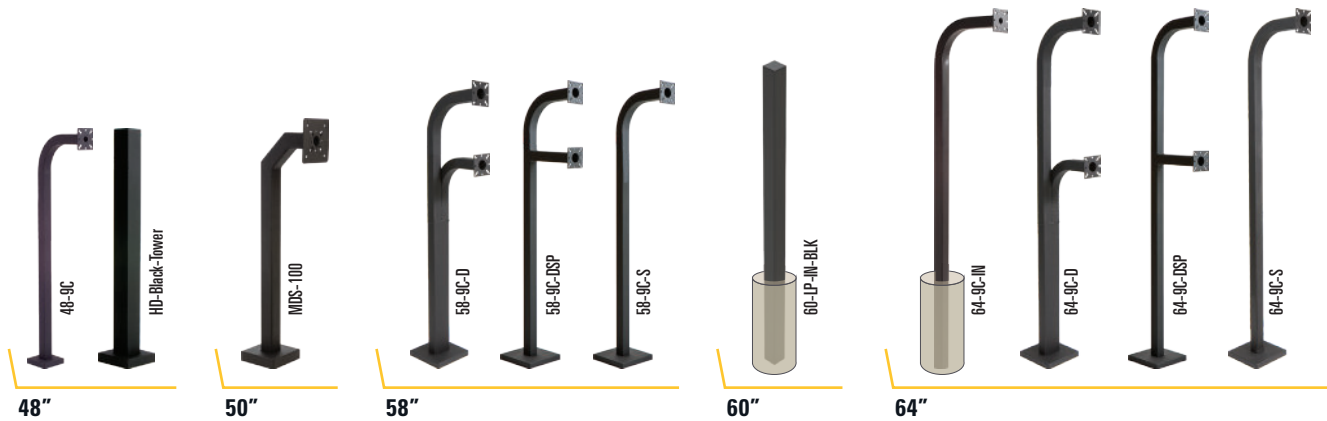

Standard GNs	Hgt	Wdth	Rch	Wgt	Material	Tube	Neck Typ	Face Plt	Dvc-Spc Fit	Base Plt	Base Mnt Typ	Finish	Stck/BTO
48-9C	48"	7"	12"	22 lbs	Crbn Stl	2x2	Bent	4x4	Universal	5x5	Pad Mount	Blck Wrnkle Pwdrcr	Stock
HD-Black-Tower	48"	10"	0"	35 lbs	Crbn Stl	4x4	N/A	N/A	Universal	8x8	Pad Mount	Blck Wrnkle Pwdrcr	Stock
MDS-100	50"	10"	12"	35 lbs	Crbn Stl	3x3	Archtctrl	6x6	Universal	8x8	Pad Mount	Blck Wrnkle Pwdrcr	Stock
58-9C-D	58"	10"	12"	45 lbs	Crbn Stl	2x2, 2x4	Bent	4x4	Universal	8x8	Pd Mnt, Dual Hd	Blck Wrnkle Pwdrcr	Stock
58-9C-DSP	58"	10"	12"	40 lbs	Crbn Stl	2x2	Bent	4x4	Universal	8x8	Pd Mnt, Dual Hd	Blck Wrnkle Pwdrcr	Stock
58-9C-S	58"	10"	12"	35 lbs	Crbn Stl	2x2	Bent	4x4	Universal	8x8	Pad Mount	Blck Wrnkle Pwdrcr	Stock
60-LP-IN-BLK	60"	7"	0"	28 lbs	Crbn Stl	3x3	N/A	N/A	Photo Eyes	N/A	In-Grnd/Wet Cmnt	Blck Wrnkle Pwdrcr	Stock
64-9C-IN	64"	5"	12"	23 lbs	Crbn Stl	2x2	Bent	4x4	Universal	N/A	In-Grnd/Wet Cmnt	Blck Wrnkle Pwdrcr	Stock
64-9C-D	64"	10"	12"	45 lbs	Crbn Stl	2x2, 2x4	Bent	4x4	Universal	8x8	Pd Mnt, Dual Hd	Blck Wrnkle Pwdrcr	Stock
64-9C-DSP	64"	10"	12"	40 lbs	Crbn Stl	2x2	Bent	4x4	Universal	8x8	Pd Mnt, Dual Hd	Blck Wrnkle Pwdrcr	Stock
64-9C-S	64"	10"	12"	35 lbs	Crbn Stl	2x2	Bent	4x4	Universal	8x8	Pad Mount	Blck Wrnkle Pwdrcr	Stock