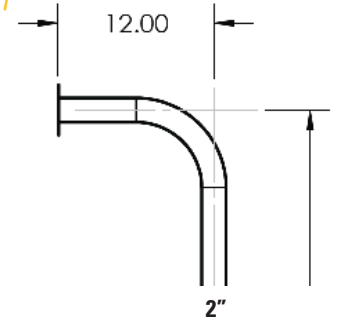

Bent

Uses a mandrel, smooth curve, only available in specific 2" square or round tube