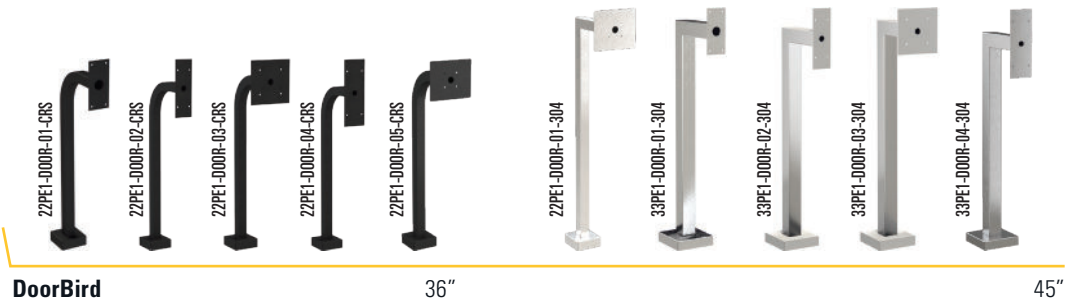

Device-Specific GNs	Hgt	Wdth	Rch	Wgt	Material	Tube	Neck Typ	Face Plt	Dvc-Spc Fit	Base Plt	Base Mnt Typ	Finish	Stck/BTO
HD-DC	42"	10"	12"	45 lbs	Crbn Stl	4x4	Archtctrl	Special	Chamberlain/LiftMaster	8x8	Pad Mount	Blck Wrnkle Pwdrcr	BTO
HD-DC-IN	72"	13"	12"	55 lbs	Crbn Stl	4x4	Archtctrl	Special	Chamberlain/LiftMaster	N/A	In-Grnd/Wet Cmnt	Blck Wrnkle Pwdrcr	BTO
22PE1-DOOR-01-CRS	36"	7"	12"	18 lbs	Crbn Stl	2x2	Bent	Special	DoorBird 2101V	5x5	Pad Mount	Blck Pwdrcrcoat	BTO
22PE1-DOOR-02-CRS	36"	7"	12"	18 lbs	Crbn Stl	2x2	Bent	Special	DoorBird 2101KV	5x5	Pad Mount	Blck Pwdrcrcoat	BTO
22PE1-DOOR-03-CRS	36"	7"	12"	18 lbs	Crbn Stl	2x2	Archtctrl	Special	DoorBird DKH	5x5	Pad Mount	Metllc Nckl Pwdrcrcoat	BTO
22PE1-DOOR-04-CRS	36"	7"	12"	18 lbs	Crbn Stl	2x2	Bent	Special	DoorBird D21DKV	5x5	Pad Mount	Blck Pwdrcrcoat	BTO
22PE1-DOOR-05-CRS	36"	7"	12"	18 lbs	Crbn Stl	2x2	Bent	Special	DoorBird D1101KH	5x5	Pad Mount	Blck Pwdrcrcoat	BTO
22PE1-DOOR-01-304	45"	7"	12"	22 lbs	304 Stls	2x2	Archtctrl	4x4	DoorBird D1101KH	5x5	Pad Mount	Brushed #4	BTO
33PE1-DOOR-01-304	45"	7"	12"	25 lbs	304 Stls	3x3	Archtctrl	Special	DoorBird 2101V	8x8	Pad Mount	Brushed #4	BTO
33PE1-DOOR-02-304	45"	7"	12"	25 lbs	304 Stls	3x3	Archtctrl	Special	DoorBird 2101KV	8x8	Pad Mount	Brushed #4	BTO
33PE1-DOOR-03-304	45"	7"	12"	25 lbs	304 Stls	3x3	Bent	Special	DoorBird DKH	8x8	Pad Mount	Blck Pwdrcrcoat	BTO
33PE1-DOOR-04-304	45"	7"	12"	25 lbs	304 Stls	3x3	Archtctrl	Special	DoorBird D21DKV	8x8	Pad Mount	Brushed #4	BTO