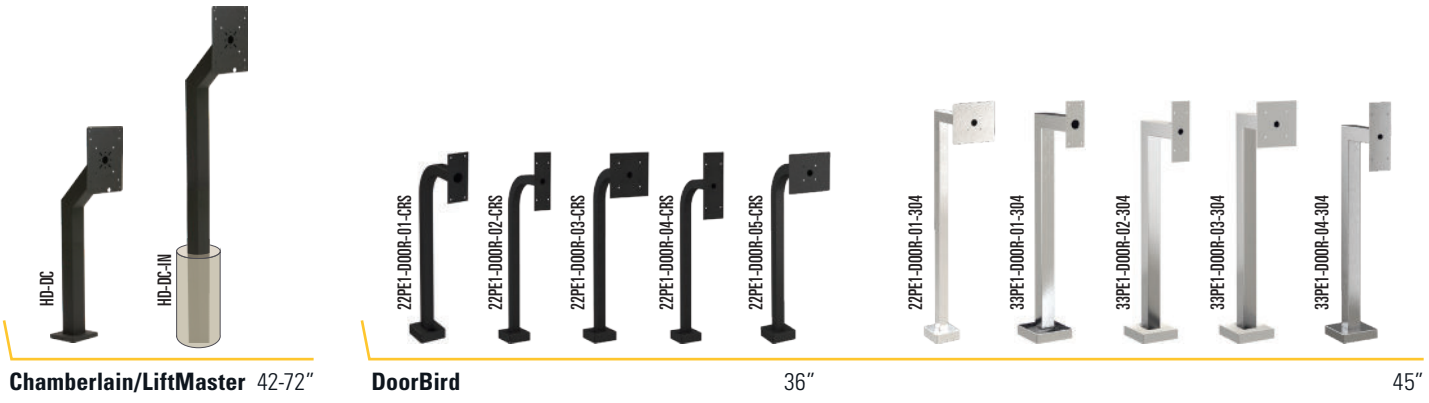

Device-Specific GNs	Hgt	Wdth	Rch	Wgt	Material	Tube	Neck Typ	Face Plt	Dvc-Spc Fit	Base Plt	Base Mnt Typ	Finish	Stck/BTO
HD-DC	42"	10"	12"	45 lbs	Crbn Stl	4x4	Archtctrl	Special	Chamberlain/LiftMaster	8x8	Pad Mount	Blck Wrnkle Pwdrcrt	BTO
HD-DC-IN	72"	13"	12"	55 lbs	Crbn Stl	4x4	Archtctrl	Special	Chamberlain/LiftMaster	N/A	In-Grnd/Wet Cmnt	Blck Wrnkle Pwdrcrt	BTO
22PE1-DOOR-01-CRS	36"	7"	12"	18 lbs	Crbn Stl	2x2	Bent	Special	DoorBird 2101V	5x5	Pad Mount	Blck Pwdrcrat	BTO
22PE1-DOOR-02-CRS	36"	7"	12"	18 lbs	Crbn Stl	2x2	Bent	Special	DoorBird 2101KV	5x5	Pad Mount	Blck Pwdrcrat	BTO
22PE1-DOOR-03-CRS	36"	7"	12"	18 lbs	Crbn Stl	2x2	Archtctrl	Special	DoorBird DKH	5x5	Pad Mount	Metllc Nckl Pwdrcrat	BTO
22PE1-DOOR-04-CRS	36"	7"	12"	18 lbs	Crbn Stl	2x2	Bent	Special	DoorBird D21DKV	5x5	Pad Mount	Blck Pwdrcrat	BTO
22PE1-DOOR-05-CRS	36"	7"	12"	18 lbs	Crbn Stl	2x2	Bent	Special	DoorBird D1101KH	5x5	Pad Mount	Blck Pwdrcrat	BTO
22PE1-DOOR-01-304	45"	7"	12"	22 lbs	304 Stls	2x2	Archtctrl	4x4	DoorBird D1101KH	5x5	Pad Mount	Brushed #4	BTO
33PE1-DOOR-01-304	45"	7"	12"	25 lbs	304 Stls	3x3	Archtctrl	Special	DoorBird 2101V	8x8	Pad Mount	Brushed #4	BTO
33PE1-DOOR-02-304	45"	7"	12"	25 lbs	304 Stls	3x3	Archtctrl	Special	DoorBird 2101KV	8x8	Pad Mount	Brushed #4	BTO
33PE1-DOOR-03-304	45"	7"	12"	25 lbs	304 Stls	3x3	Bent	Special	DoorBird DKH	8x8	Pad Mount	Blck Pwdrcrat	BTO
33PE1-DOOR-04-304	45"	7"	12"	25 lbs	304 Stls	3x3	Archtctrl	Special	DoorBird D21DKV	8x8	Pad Mount	Brushed #4	BTO