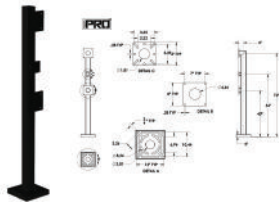

FREE CUSTOM CAD

CAD engineers are free to use and on-call to create drawings specific to your project requirements. CAD designs are created within 24 hours.