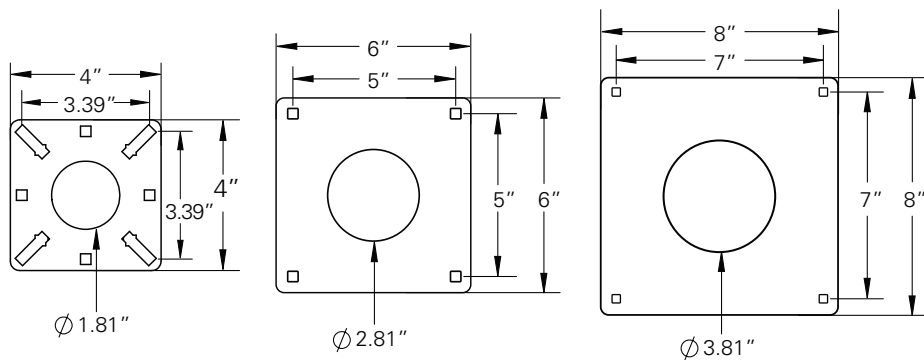

Necks

Architectural

Cut and welded, available in any tube shape except round

Bent

Uses a mandrel, smooth curve, only available in specific 2" square or round tube

Base Plates

Face Plates

NEED MORE?