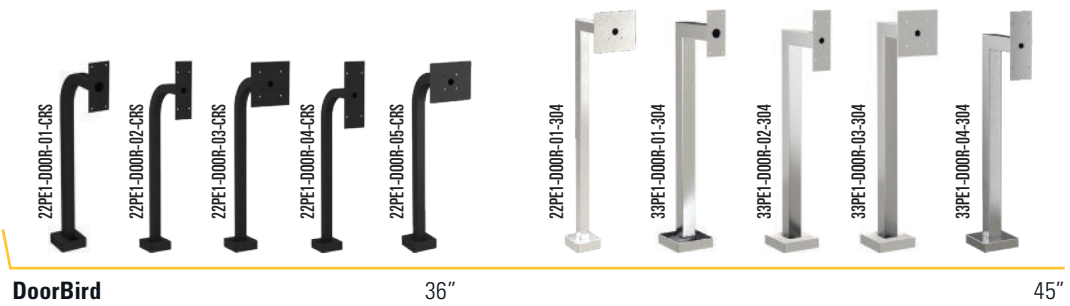

Device-Specific GNs	Hgt	Wdth	Rch	Wgt	Material	Tube	Neck Typ	Face Plt	Dvc-Spc Fit	Base Plt	Base Mnt Typ	Finish	Stck/BTO
HD-DC	42"	10"	12"	45 lbs	Crbn Stl	4x4	Archtctrl	Special	Chamberlain/LiftMaster	8x8	Pad Mount	Blck Wrnkle Pwdrcr	BTO
HD-DC-IN	72"	13"	12"	55 lbs	Crbn Stl	4x4	Archtctrl	Special	Chamberlain/LiftMaster	N/A	In-Grnd/Wet Cmnt	Blck Wrnkle Pwdrcr	BTO
22PE1-DOOR-01-CRS	36"	7"	12"	18 lbs	Crbn Stl	2x2	Bent	Special	DoorBird 2101V	5x5	Pad Mount	Blck Pwdrcrcoat	BTO
22PE1-DOOR-02-CRS	36"	7"	12"	18 lbs	Crbn Stl	2x2	Bent	Special	DoorBird 2101KV	5x5	Pad Mount	Blck Pwdrcrcoat	BTO
22PE1-DOOR-03-CRS	36"	7"	12"	18 lbs	Crbn Stl	2x2	Archtctrl	Special	DoorBird DKH	5x5	Pad Mount	Metllc Nckl Pwdrcrcoat	BTO
22PE1-DOOR-04-CRS	36"	7"	12"	18 lbs	Crbn Stl	2x2	Bent	Special	DoorBird D21DKV	5x5	Pad Mount	Blck Pwdrcrcoat	BTO
22PE1-DOOR-05-CRS	36"	7"	12"	18 lbs	Crbn Stl	2x2	Bent	Special	DoorBird D1101KH	5x5	Pad Mount	Blck Pwdrcrcoat	BTO
22PE1-DOOR-01-304	45"	7"	12"	22 lbs	304 Stls	2x2	Archtctrl	4x4	DoorBird D1101KH	5x5	Pad Mount	Brushed #4	BTO
33PE1-DOOR-01-304	45"	7"	12"	25 lbs	304 Stls	3x3	Archtctrl	Special	DoorBird 2101V	8x8	Pad Mount	Brushed #4	BTO
33PE1-DOOR-02-304	45"	7"	12"	25 lbs	304 Stls	3x3	Archtctrl	Special	DoorBird 2101KV	8x8	Pad Mount	Brushed #4	BTO
33PE1-DOOR-03-304	45"	7"	12"	25 lbs	304 Stls	3x3	Bent	Special	DoorBird DKH	8x8	Pad Mount	Blck Pwdrcrcoat	BTO
33PE1-DOOR-04-304	45"	7"	12"	25 lbs	304 Stls	3x3	Archtctrl	Special	DoorBird D21DKV	8x8	Pad Mount	Brushed #4	BTO