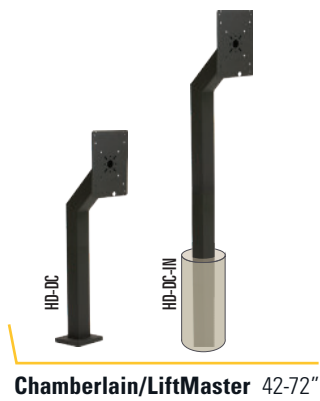

Device-Specific GNs	Hgt	Wdth	Rch	Wgt	Material	Tube	Neck Typ	Face Plt	Dvc-Spc Fit	Base Plt	Base Mnt Typ	Finish	Stck/BTO
HD-DC	42"	10"	12"	45 lbs	Crbn Stl	4x4	Archtctrl	Special	Chamberlain/LiftMaster	8x8	Pad Mount	Blck Wrnkle Pwdrcr	BTO
HD-DC-IN	72"	13"	12"	55 lbs	Crbn Stl	4x4	Archtctrl	Special	Chamberlain/LiftMaster	N/A	In-Grnd/Wet Cmnt	Blck Wrnkle Pwdrcr	BTO
22PE1-DOOR-01-CRS	36"	7"	12"	18 lbs	Crbn Stl	2x2	Bent	Special	DoorBird 2101V	5x5	Pad Mount	Blck Pwdrcrcoat	BTO
22PE1-DOOR-02-CRS	36"	7"	12"	18 lbs	Crbn Stl	2x2	Bent	Special	DoorBird 2101KV	5x5	Pad Mount	Blck Pwdrcrcoat	BTO
22PE1-DOOR-03-CRS	36"	7"	12"	18 lbs	Crbn Stl	2x2	Archtctrl	Special	DoorBird DKH	5x5	Pad Mount	Metllc Nckl Pwdrcrcoat	BTO
22PE1-DOOR-04-CRS	36"	7"	12"	18 lbs	Crbn Stl	2x2	Bent	Special	DoorBird D21DKV	5x5	Pad Mount	Blck Pwdrcrcoat	BTO
22PE1-DOOR-05-CRS	36"	7"	12"	18 lbs	Crbn Stl	2x2	Bent	Special	DoorBird D1101KH	5x5	Pad Mount	Blck Pwdrcrcoat	BTO
22PE1-DOOR-01-304	45"	7"	12"	22 lbs	304 Stls	2x2	Archtctrl	4x4	DoorBird D1101KH	5x5	Pad Mount	Brushed #4	BTO
33PE1-DOOR-01-304	45"	7"	12"	25 lbs	304 Stls	3x3	Archtctrl	Special	DoorBird 2101V	8x8	Pad Mount	Brushed #4	BTO
33PE1-DOOR-02-304	45"	7"	12"	25 lbs	304 Stls	3x3	Archtctrl	Special	DoorBird 2101KV	8x8	Pad Mount	Brushed #4	BTO
33PE1-DOOR-03-304	45"	7"	12"	25 lbs	304 Stls	3x3	Bent	Special	DoorBird DKH	8x8	Pad Mount	Blck Pwdrcrcoat	BTO
33PE1-DOOR-04-304	45"	7"	12"	25 lbs	304 Stls	3x3	Archtctrl	Special	DoorBird D21DKV	8x8	Pad Mount	Brushed #4	BTO