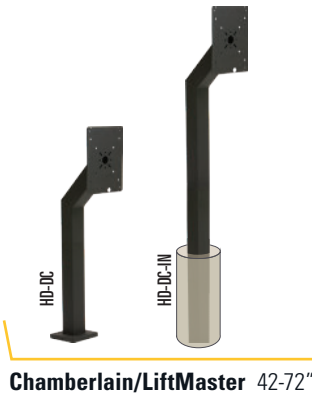

DoorBird 36" 45"

Chamberlain/LiftMaster 42-72"