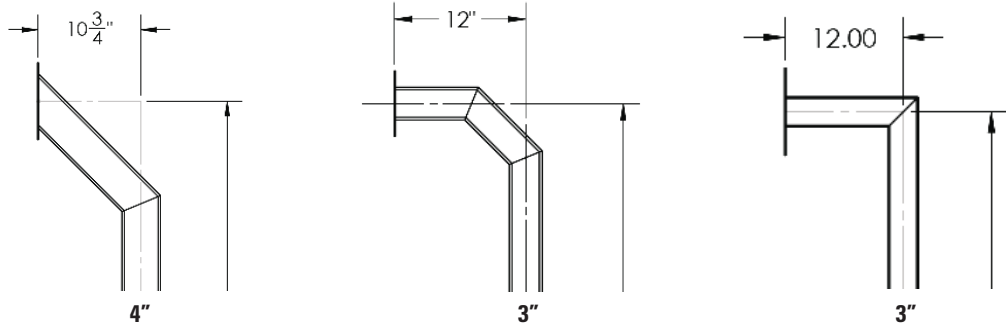

Necks

Architectural

Cut and welded, available in any tube shape except round