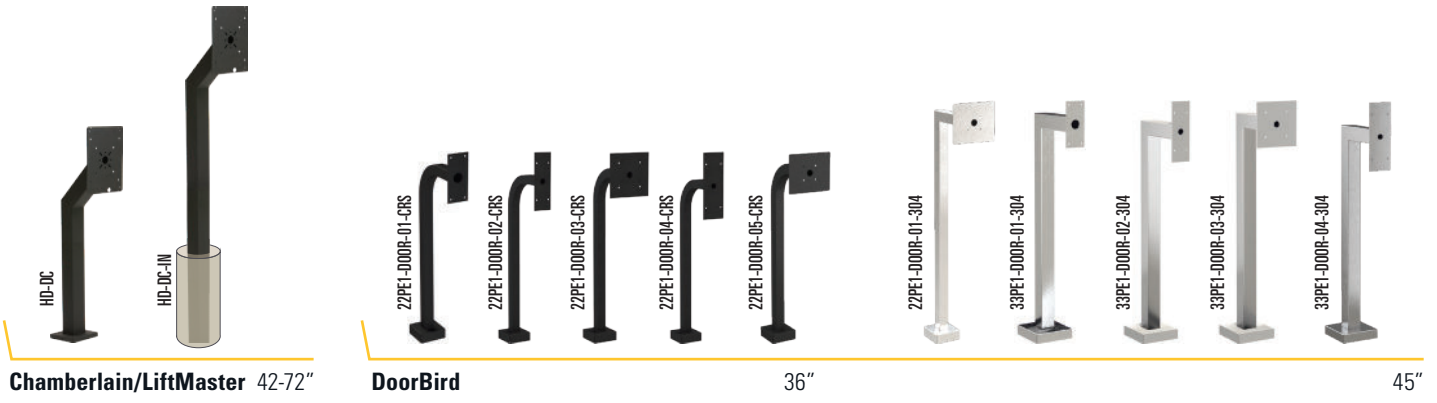

Device-Specific GNs	Hgt	Wdth	Rch	Wgt	Material	Tube	Neck Typ	Face Plt	Dvc-Spc Fit	Base Plt	Base Mnt Typ	Finish	Stck/BTO
HD-DC	42"	10"	12"	45 lbs	Crbn Stl	4x4	Archtctrl	Special	Chamberlain/LiftMaster	8x8	Pad Mount	Blck Wrnkle Pwdrcrt	BTO
HD-DC-IN	72"	13"	12"	55 lbs	Crbn Stl	4x4	Archtctrl	Special	Chamberlain/LiftMaster	N/A	In-Grnd/Wet Cmnt	Blck Wrnkle Pwdrcrt	BTO
22PE1-DOOR-01-CRS	36"	7"	12"	18 lbs	Crbn Stl	2x2	Bent	Special	DoorBird 2101V	5x5	Pad Mount	Blck Pwdrcrat	BTO
22PE1-DOOR-02-CRS	36"	7"	12"	18 lbs	Crbn Stl	2x2	Bent	Special	DoorBird 2101KV	5x5	Pad Mount	Blck Pwdrcrat	BTO
22PE1-DOOR-03-CRS	36"	7"	12"	18 lbs	Crbn Stl	2x2	Archtctrl	Special	DoorBird DKH	5x5	Pad Mount	Metllc Nckl Pwdrcrat	BTO
22PE1-DOOR-04-CRS	36"	7"	12"	18 lbs	Crbn Stl	2x2	Bent	Special	DoorBird D21DKV	5x5	Pad Mount	Blck Pwdrcrat	BTO
22PE1-DOOR-05-CRS	36"	7"	12"	18 lbs	Crbn Stl	2x2	Bent	Special	DoorBird D1101KH	5x5	Pad Mount	Blck Pwdrcrat	BTO
22PE1-DOOR-01-304	45"	7"	12"	22 lbs	304 Stls	2x2	Archtctrl	4x4	DoorBird D1101KH	5x5	Pad Mount	Brushed #4	BTO
33PE1-DOOR-01-304	45"	7"	12"	25 lbs	304 Stls	3x3	Archtctrl	Special	DoorBird 2101V	8x8	Pad Mount	Brushed #4	BTO
33PE1-DOOR-02-304	45"	7"	12"	25 lbs	304 Stls	3x3	Archtctrl	Special	DoorBird 2101KV	8x8	Pad Mount	Brushed #4	BTO
33PE1-DOOR-03-304	45"	7"	12"	25 lbs	304 Stls	3x3	Bent	Special	DoorBird DKH	8x8	Pad Mount	Blck Pwdrcrat	BTO
33PE1-DOOR-04-304	45"	7"	12"	25 lbs	304 Stls	3x3	Archtctrl	Special	DoorBird D21DKV	8x8	Pad Mount	Brushed #4	BTO