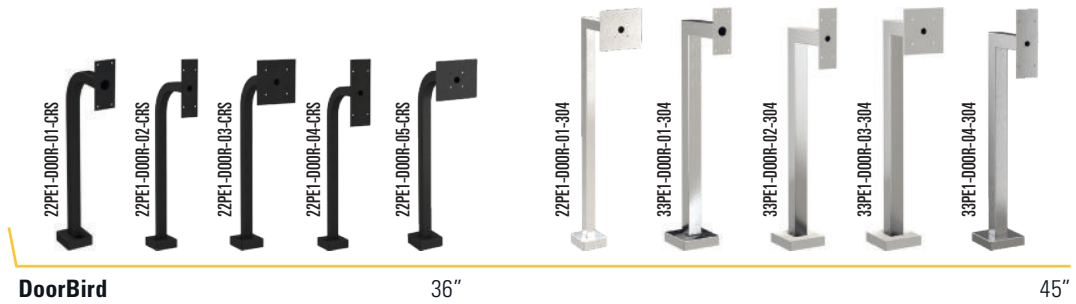

Chamberlain/LiftMaster 42-72"

DoorBird

36"

45"

Device-Specific GNs	Hgt	Wdth	Rch	Wgt	Material	Tube	Neck Typ	Face Plt	Dvc-Spc Fit	Base Plt	Base Mnt Typ	Finish	Stck/BTO
HD-DC	42"	10"	12"	45 lbs	Crbn Stl	4x4	Archtctrl	Special	Chamberlain/LiftMaster	8x8	Pad Mount	Blck Wrnkle Pwdrcrt	BTO
HD-DC-IN	72"	13"	12"	55 lbs	Crbn Stl	4x4	Archtctrl	Special	Chamberlain/LiftMaster	N/A	In-Grnd/Wet Cmnt	Blck Wrnkle Pwdrcrt	BTO
22PE1-DOOR-01-CRS	36"	7"	12"	18 lbs	Crbn Stl	2x2	Bent	Special	DoorBird 2101V	5x5	Pad Mount	Blck Pwdrcrat	BTO
22PE1-DOOR-02-CRS	36"	7"	12"	18 lbs	Crbn Stl	2x2	Bent	Special	DoorBird 2101KV	5x5	Pad Mount	Blck Pwdrcrat	BTO
22PE1-DOOR-03-CRS	36"	7"	12"	18 lbs	Crbn Stl	2x2	Archtctrl	Special	DoorBird DKH	5x5	Pad Mount	Mettlc Nckl Pwdrcrat	BTO
22PE1-DOOR-04-CRS	36"	7"	12"	18 lbs	Crbn Stl	2x2	Bent	Special	DoorBird D21DKV	5x5	Pad Mount	Blck Pwdrcrat	BTO
22PE1-DOOR-05-CRS	36"	7"	12"	18 lbs	Crbn Stl	2x2	Bent	Special	DoorBird D1101KH	5x5	Pad Mount	Blck Pwdrcrat	BTO
22PE1-DOOR-01-304	45"	7"	12"	22 lbs	304 Stls	2x2	Archtctrl	4x4	DoorBird D1101KH	5x5	Pad Mount	Brushed #4	BTO
33PE1-DOOR-01-304	45"	7"	12"	25 lbs	304 Stls	3x3	Archtctrl	Special	DoorBird 2101V	8x8	Pad Mount	Brushed #4	BTO
33PE1-DOOR-02-304	45"	7"	12"	25 lbs	304 Stls	3x3	Archtctrl	Special	DoorBird 2101KV	8x8	Pad Mount	Brushed #4	BTO
33PE1-DOOR-03-304	45"	7"	12"	25 lbs	304 Stls	3x3	Bent	Special	DoorBird DKH	8x8	Pad Mount	Blck Pwdrcrat	BTO
33PE1-DOOR-04-304	45"	7"	12"	25 lbs	304 Stls	3x3	Archtctrl	Special	DoorBird D21DKV	8x8	Pad Mount	Brushed #4	BTO