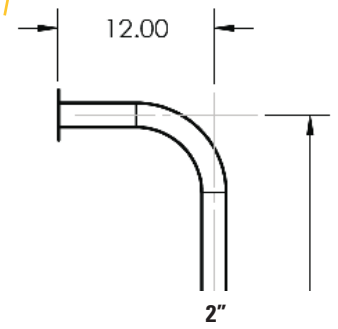

Standard GNs	C Hgt	Width	Rch	Wgt	Material	Tube	Neck Typ	Face Plt	Dvc-Spc Fit	Base Plt	Base Mnt Typ	Finish	Stck/BTO
72-9C-IN	72"	5"	12"	25 lbs	Crbn Stl	2x2	Bent	4x4	Universal	N/A	In-Grnd/Wet Cmnt	Blck Wrnkle Pwdrct	Stock
72-3-12	72"	10"	12"	48 lbs	Crbn Stl	3x3	Archtctrl	6x6	Universal	8x8	Pad Mount	Blck Wrnkle Pwdrct	Stock
72-3-12-SS	72"	10"	12"	48 lbs	304 Stls	3x3	Archtctrl	6x6	Universal	8x8	Pad Mount	Brushed #4	Stock
72-9C-D	72"	10"	12"	45 lbs	Crbn Stl	2x2, 2x4	Bent	4x4	Universal	8x8	Pd Mnt, Dual Hd	Blck Wrnkle Pwdrct	Stock
72-9C-DSP	72"	10"	12"	40 lbs	Crbn Stl	2x2	Bent	4x4	Universal	8x8	Pd Mnt, Dual Hd	Brushed #4	Stock
72-9C-DSP-SS	72"	10"	12"	40 lbs	304 Stls	2x2	Archtctrl	4x4	Universal	8x8	Pad Mount	Blck Wrnkle Pwdrct	Stock
72-9C-S	72"	10"	12"	35 lbs	Crbn Stl	2x2	Bent	4x4	Universal	8x8	Pad Mount	Blck Wrnkle Pwdrct	Stock
72-DSP-3-04-04	72"	10"	4"	45 lbs	Crbn Stl	3x3	Archtctrl	6x6	Universal	8x8	Pd Mnt, Dual Hd	Blck Wrnkle Pwdrct	Stock
72-DSP-3-12-12	72"	10"	12"	55 lbs	Crbn Stl	3x3	Archtctrl	6x6	Universal	8x8	Pd Mnt, Dual Hd	Blck Wrnkle Pwdrct	Stock
HD-100-IN	72"	10"	12"	55 lbs	Crbn Stl	4x4	Archtctrl	8x8	Universal	N/A	In-Grnd/Wet Cmnt	Blck Wrnkle Pwdrct	Stock
HD-78-4-TSP	72"	13"	12"	70 lbs	Crbn Stl	4x4, 3x3	Archtctrl	8x8, 6x6	Universal	8x8	Pd Mnt, Trple Hd	Blck Wrnkle Pwdrct	Stock
72-9C-D-IN	72"	10"	12"	55 lbs	Crbn Stl	2x2, 2x4	Bent	4x4	Universal	N/A	In-Grnd/Wet Cmnt	Blck Wrnkle Pwdrct	Stock
84-4-12	84"	13"	12"	70 lbs	Crbn Stl	4x4	Archtctrl	Special	Universal	12x12	Pad Mount	Blck Wrnkle Pwdrct	Stock
84-DSP-4-12-12	84"	13"	12"	80 lbs	Crbn Stl	4x4	Archtctrl	Special	Universal	12x12	Pd Mnt, Dual Hd	Blck Wrnkle Pwdrct	Stock

Necks

Architectural

Cut and welded, available in any tube shape except round

Bent

Uses a mandrel, smooth curve, only available in specific 2" square or round tube

Base Plates

Face Plates

NEED MORE?