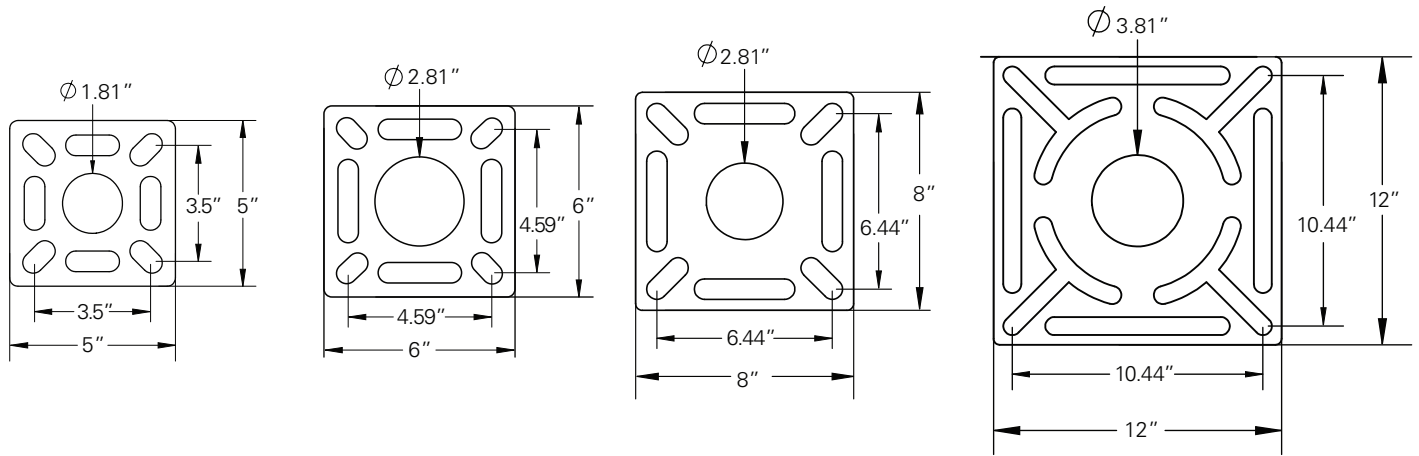

Necks

Architectural

Cut and welded, available in any tube shape except round

Bent

Uses a mandrel, smooth curve, only available in specific 2" square or round tube

Base Plates

Face Plates

NEED MORE?