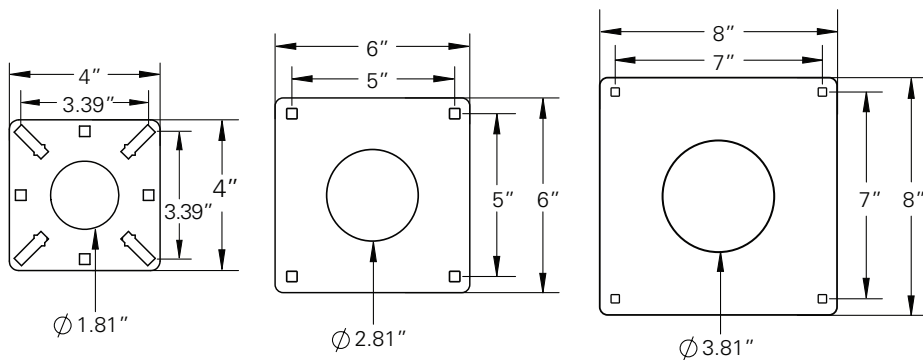

Necks

Architectural

Cut and welded, available in any tube shape except round

Bent

Uses a mandrel, smooth curve, only available in specific 2" square or round tube

Base Plates

Face Plates

NEED MORE?