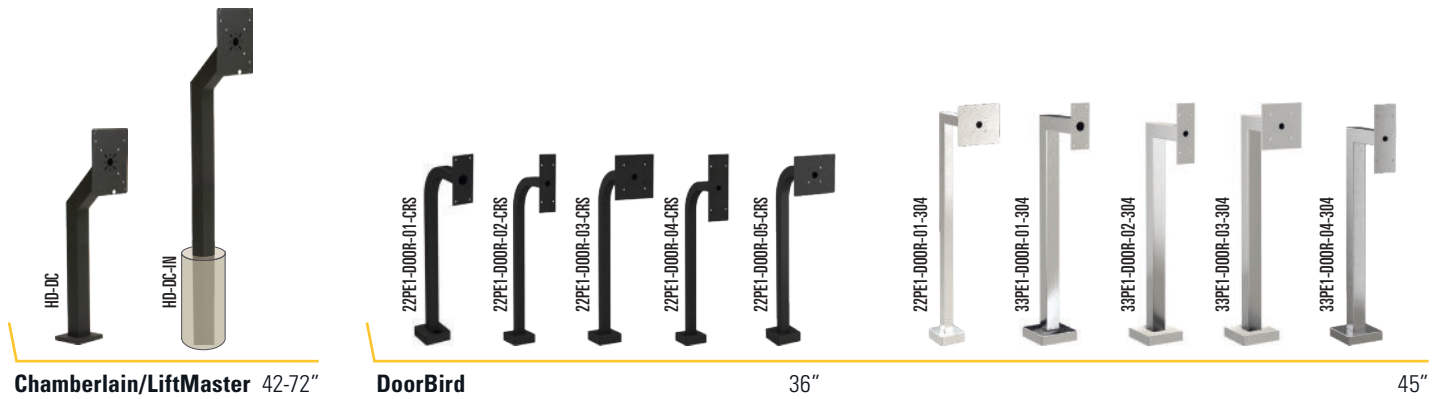

Device-Specific GNs	Hgt	Wdth	Rch	Wgt	Material	Tube	Neck Typ	Face Plt	Dvc-Spc Fit	Base Plt	Base Mnt Typ	Finish	Stck/BTO
HD-DC	42"	10"	12"	45 lbs	Crbn Stl	4x4	Archtctrl	Special	Chamberlain/LiftMaster	8x8	Pad Mount	Blck Wrnkle Pwdrcrt	BTO
HD-DC-IN	72"	13"	12"	55 lbs	Crbn Stl	4x4	Archtctrl	Special	Chamberlain/LiftMaster	N/A	In-Grnd/Wet Cmnt	Blck Wrnkle Pwdrcrt	BTO
22PE1-DOOR-01-CRS	36"	7"	12"	18 lbs	Crbn Stl	2x2	Bent	Special	DoorBird 2101V	5x5	Pad Mount	Blck Pwdrcoat	BTO
22PE1-DOOR-02-CRS	36"	7"	12"	18 lbs	Crbn Stl	2x2	Bent	Special	DoorBird 2101KV	5x5	Pad Mount	Blck Pwdrcoat	BTO
22PE1-DOOR-03-CRS	36"	7"	12"	18 lbs	Crbn Stl	2x2	Archtctrl	Special	DoorBird DKH	5x5	Pad Mount	Metllc Nckl Pwdrcoat	BTO
22PE1-DOOR-04-CRS	36"	7"	12"	18 lbs	Crbn Stl	2x2	Bent	Special	DoorBird D21DKV	5x5	Pad Mount	Blck Pwdrcoat	BTO
22PE1-DOOR-05-CRS	36"	7"	12"	18 lbs	Crbn Stl	2x2	Bent	Special	DoorBird D1101KH	5x5	Pad Mount	Blck Pwdrcoat	BTO
22PE1-DOOR-01-304	45"	7"	12"	22 lbs	304 Stls	2x2	Archtctrl	4x4	DoorBird D1101KH	5x5	Pad Mount	Brushed #4	BTO
33PE1-DOOR-01-304	45"	7"	12"	25 lbs	304 Stls	3x3	Archtctrl	Special	DoorBird 2101V	8x8	Pad Mount	Brushed #4	BTO
33PE1-DOOR-02-304	45"	7"	12"	25 lbs	304 Stls	3x3	Archtctrl	Special	DoorBird 2101KV	8x8	Pad Mount	Brushed #4	BTO
33PE1-DOOR-03-304	45"	7"	12"	25 lbs	304 Stls	3x3	Bent	Special	DoorBird DKH	8x8	Pad Mount	Blck Pwdrcoat	BTO
33PE1-DOOR-04-304	45"	7"	12"	25 lbs	304 Stls	3x3	Archtctrl	Special	DoorBird D21DKV	8x8	Pad Mount	Brushed #4	BTO