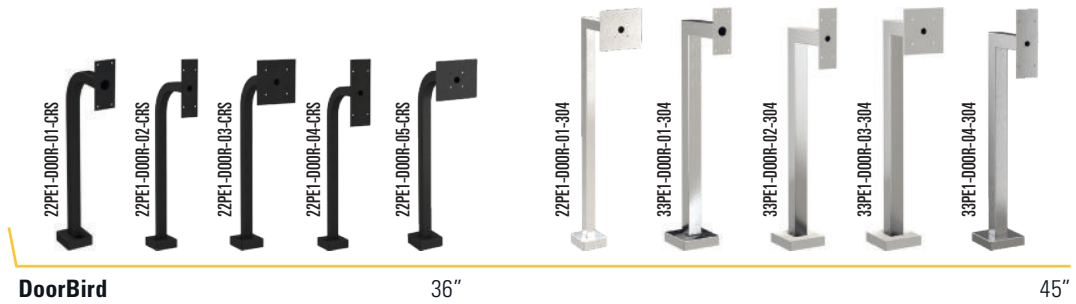

Chamberlain/LiftMaster 42-72"

DoorBird

36"

45"

Device-Specific GNs	Hgt	Wdth	Rch	Wgt	Material	Tube	Neck Typ	Face Plt	Dvc-Spc Fit	Base Plt	Base Mnt Typ	Finish	Stck/BTO
HD-DC	42"	10"	12"	45 lbs	Crbn Stl	4x4	Archtctrl	Special	Chamberlain/LiftMaster	8x8	Pad Mount	Blck Wrnkle Pwdrcr	BTO
HD-DC-IN	72"	13"	12"	55 lbs	Crbn Stl	4x4	Archtctrl	Special	Chamberlain/LiftMaster	N/A	In-Grnd/Wet Cmnt	Blck Wrnkle Pwdrcr	BTO
22PE1-DOOR-01-CRS	36"	7"	12"	18 lbs	Crbn Stl	2x2	Bent	Special	DoorBird 2101V	5x5	Pad Mount	Blck Pwdrcrcoat	BTO
22PE1-DOOR-02-CRS	36"	7"	12"	18 lbs	Crbn Stl	2x2	Bent	Special	DoorBird 2101KV	5x5	Pad Mount	Blck Pwdrcrcoat	BTO
22PE1-DOOR-03-CRS	36"	7"	12"	18 lbs	Crbn Stl	2x2	Archtctrl	Special	DoorBird DKH	5x5	Pad Mount	Metllc Nckl Pwdrcrcoat	BTO
22PE1-DOOR-04-CRS	36"	7"	12"	18 lbs	Crbn Stl	2x2	Bent	Special	DoorBird D21DKV	5x5	Pad Mount	Blck Pwdrcrcoat	BTO
22PE1-DOOR-05-CRS	36"	7"	12"	18 lbs	Crbn Stl	2x2	Bent	Special	DoorBird D1101KH	5x5	Pad Mount	Blck Pwdrcrcoat	BTO
22PE1-DOOR-01-304	45"	7"	12"	22 lbs	304 Stls	2x2	Archtctrl	4x4	DoorBird D1101KH	5x5	Pad Mount	Brushed #4	BTO
33PE1-DOOR-01-304	45"	7"	12"	25 lbs	304 Stls	3x3	Archtctrl	Special	DoorBird 2101V	8x8	Pad Mount	Brushed #4	BTO
33PE1-DOOR-02-304	45"	7"	12"	25 lbs	304 Stls	3x3	Archtctrl	Special	DoorBird 2101KV	8x8	Pad Mount	Brushed #4	BTO
33PE1-DOOR-03-304	45"	7"	12"	25 lbs	304 Stls	3x3	Bent	Special	DoorBird DKH	8x8	Pad Mount	Blck Pwdrcrcoat	BTO
33PE1-DOOR-04-304	45"	7"	12"	25 lbs	304 Stls	3x3	Archtctrl	Special	DoorBird D21DKV	8x8	Pad Mount	Brushed #4	BTO