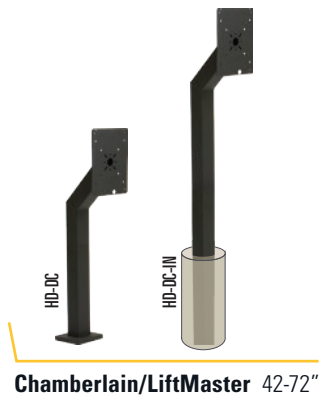

DoorBird

Chamberlain/LiftMaster 42-72"