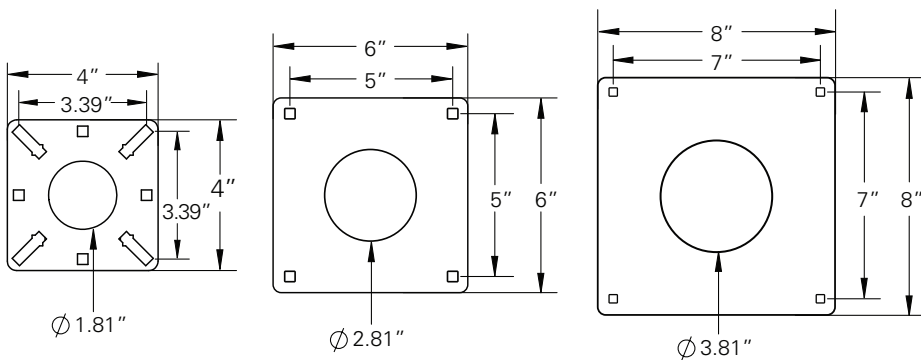

Necks

Architectural

Cut and welded, available in any tube shape except round

Bent

Uses a mandrel, smooth curve, only available in specific 2" square or round tube

Base Plates

Face Plates

NEED MORE?