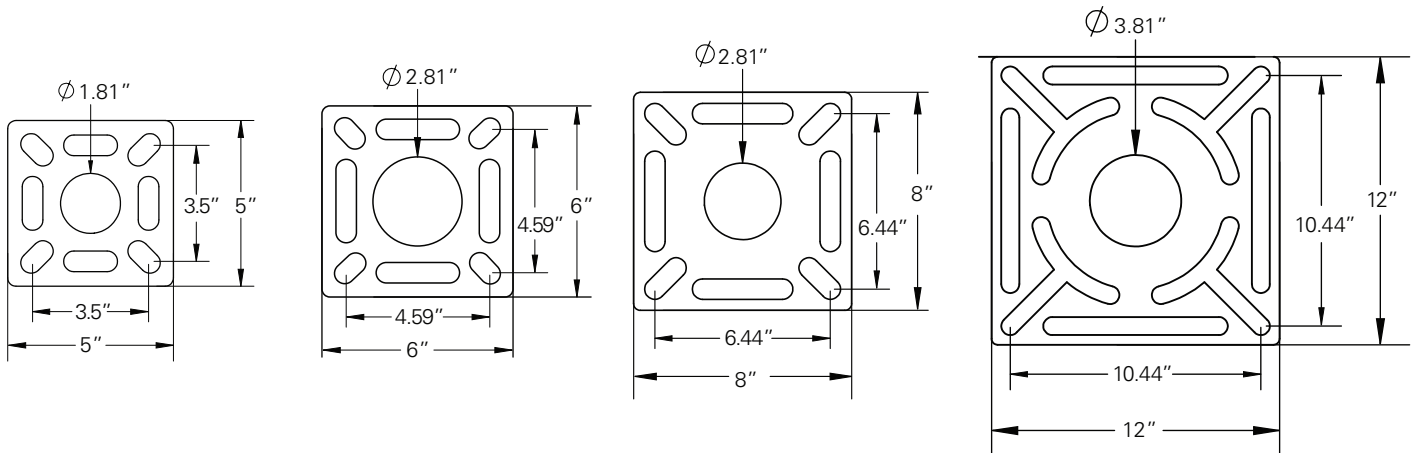

Necks

Architectural

Cut and welded, available in any tube shape except round

Bent

Uses a mandrel, smooth curve, only available in specific 2" square or round tube

Base Plates

Face Plates

NEED MORE?