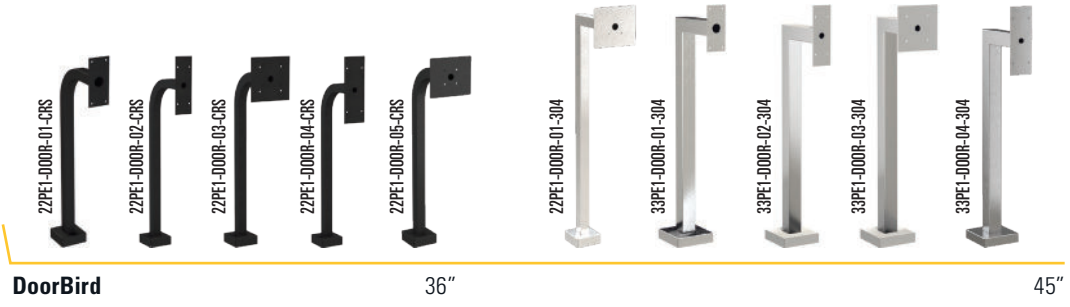

Chamberlain/LiftMaster 42-72"

DoorBird 36" 45"

Device-Specific GNs	Hgt	Wdth	Rch	Wgt	Material	Tube	Neck Typ	Face Plt	Dvc-Spc Fit	Base Plt	Base Mnt Typ	Finish	Stck/BTO
HD-DC	42"	10"	12"	45 lbs	Crbn Stl	4x4	Archtctrl	Special	Chamberlain/LiftMaster	8x8	Pad Mount	Blck Wrnkle Pwdrcr	BTO
HD-DC-IN	72"	13"	12"	55 lbs	Crbn Stl	4x4	Archtctrl	Special	Chamberlain/LiftMaster	N/A	In-Grnd/Wet Cmnt	Blck Wrnkle Pwdrcr	BTO
22PE1-DOOR-01-CRS	36"	7"	12"	18 lbs	Crbn Stl	2x2	Bent	Special	DoorBird 2101V	5x5	Pad Mount	Blck Pwdrcrcoat	BTO
22PE1-DOOR-02-CRS	36"	7"	12"	18 lbs	Crbn Stl	2x2	Bent	Special	DoorBird 2101KV	5x5	Pad Mount	Blck Pwdrcrcoat	BTO
22PE1-DOOR-03-CRS	36"	7"	12"	18 lbs	Crbn Stl	2x2	Archtctrl	Special	DoorBird DKH	5x5	Pad Mount	Metllc Nckl Pwdrcrcoat	BTO
22PE1-DOOR-04-CRS	36"	7"	12"	18 lbs	Crbn Stl	2x2	Bent	Special	DoorBird D21DKV	5x5	Pad Mount	Blck Pwdrcrcoat	BTO
22PE1-DOOR-05-CRS	36"	7"	12"	18 lbs	Crbn Stl	2x2	Bent	Special	DoorBird D1101KH	5x5	Pad Mount	Blck Pwdrcrcoat	BTO
22PE1-DOOR-01-304	45"	7"	12"	22 lbs	304 Stls	2x2	Archtctrl	4x4	DoorBird D1101KH	5x5	Pad Mount	Brushed #4	BTO
33PE1-DOOR-01-304	45"	7"	12"	25 lbs	304 Stls	3x3	Archtctrl	Special	DoorBird 2101V	8x8	Pad Mount	Brushed #4	BTO
33PE1-DOOR-02-304	45"	7"	12"	25 lbs	304 Stls	3x3	Archtctrl	Special	DoorBird 2101KV	8x8	Pad Mount	Brushed #4	BTO
33PE1-DOOR-03-304	45"	7"	12"	25 lbs	304 Stls	3x3	Bent	Special	DoorBird DKH	8x8	Pad Mount	Blck Pwdrcrcoat	BTO
33PE1-DOOR-04-304	45"	7"	12"	25 lbs	304 Stls	3x3	Archtctrl	Special	DoorBird D21DKV	8x8	Pad Mount	Brushed #4	BTO