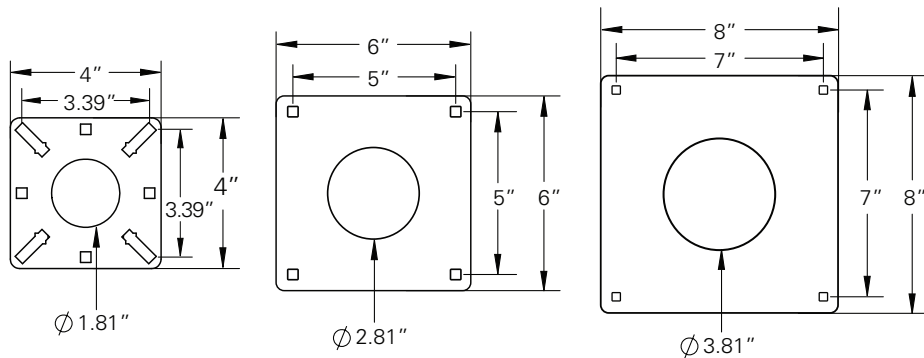

Necks

Architectural

Cut and welded, available in any tube shape except round

Bent

Uses a mandrel, smooth curve, only available in specific 2" square or round tube

Base Plates

Face Plates

NEED MORE?