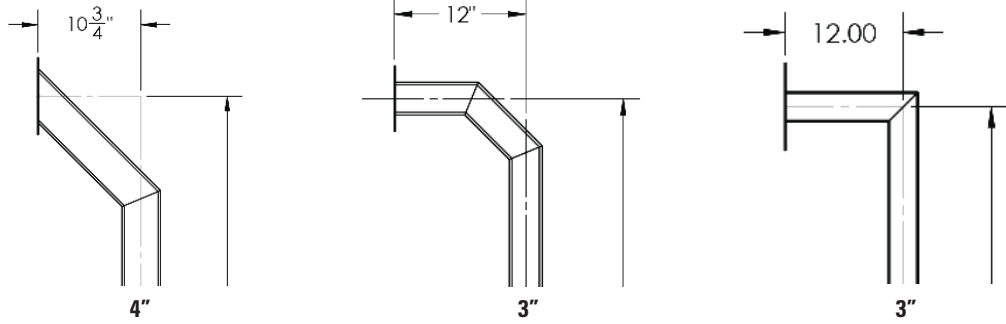

Necks

Architectural

Cut and welded, available in any tube shape except round