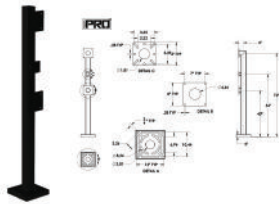

FREE CUSTOM CAD

CAD engineers are free to use and on-call to create drawings specific to your project requirements. CAD designs are created within 24 hours.