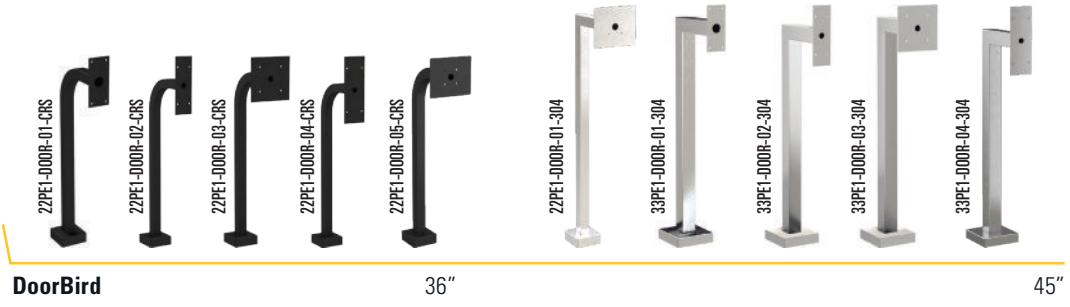

Chamberlain/LiftMaster 42-72"

DoorBird 36" 45"

Device-Specific GNs	Hgt	Wdth	Rch	Wgt	Material	Tube	Neck Typ	Face Plt	Dvc-Spc Fit	Base Plt	Base Mnt Typ	Finish	Stck/BTO
HD-DC	42"	10"	12"	45 lbs	Crbn Stl	4x4	Archtctrl	Special	Chamberlain/LiftMaster	8x8	Pad Mount	Blck Wrnkle Pwdrcrt	BTO
HD-DC-IN	72"	13"	12"	55 lbs	Crbn Stl	4x4	Archtctrl	Special	Chamberlain/LiftMaster	N/A	In-Grnd/Wet Cmnt	Blck Wrnkle Pwdrcrt	BTO
22PE1-DOOR-01-CRS	36"	7"	12"	18 lbs	Crbn Stl	2x2	Bent	Special	DoorBird 2101V	5x5	Pad Mount	Blck Pwdrcrat	BTO
22PE1-DOOR-02-CRS	36"	7"	12"	18 lbs	Crbn Stl	2x2	Bent	Special	DoorBird 2101KV	5x5	Pad Mount	Blck Pwdrcrat	BTO
22PE1-DOOR-03-CRS	36"	7"	12"	18 lbs	Crbn Stl	2x2	Archtctrl	Special	DoorBird DKH	5x5	Pad Mount	Mettlc Nckl Pwdrcrat	BTO
22PE1-DOOR-04-CRS	36"	7"	12"	18 lbs	Crbn Stl	2x2	Bent	Special	DoorBird D21DKV	5x5	Pad Mount	Blck Pwdrcrat	BTO
22PE1-DOOR-05-CRS	36"	7"	12"	18 lbs	Crbn Stl	2x2	Bent	Special	DoorBird D1101KH	5x5	Pad Mount	Blck Pwdrcrat	BTO
22PE1-DOOR-01-304	45"	7"	12"	22 lbs	304 Stls	2x2	Archtctrl	4x4	DoorBird D1101KH	5x5	Pad Mount	Brushed #4	BTO
33PE1-DOOR-01-304	45"	7"	12"	25 lbs	304 Stls	3x3	Archtctrl	Special	DoorBird 2101V	8x8	Pad Mount	Brushed #4	BTO
33PE1-DOOR-02-304	45"	7"	12"	25 lbs	304 Stls	3x3	Archtctrl	Special	DoorBird 2101KV	8x8	Pad Mount	Brushed #4	BTO
33PE1-DOOR-03-304	45"	7"	12"	25 lbs	304 Stls	3x3	Bent	Special	DoorBird DKH	8x8	Pad Mount	Blck Pwdrcrat	BTO
33PE1-DOOR-04-304	45"	7"	12"	25 lbs	304 Stls	3x3	Archtctrl	Special	DoorBird D21DKV	8x8	Pad Mount	Brushed #4	BTO