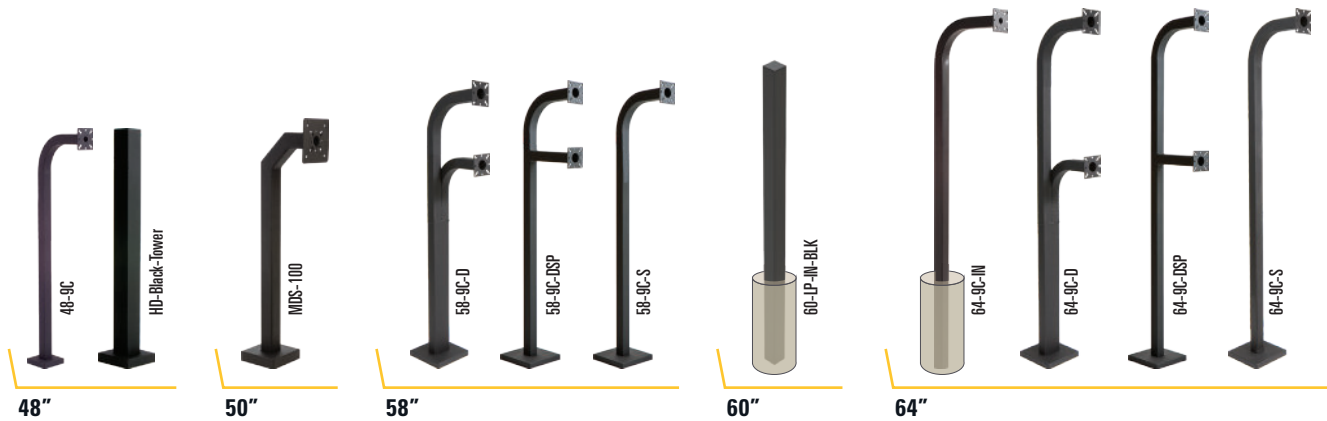

Standard GNs	Hgt	Wdth	Rch	Wgt	Material	Tube	Neck Typ	Face Plt	Dvc-Spc Fit	Base Plt	Base Mnt Typ	Finish	Stck/BTO
48-9C	48"	7"	12"	22 lbs	Crbn Stl	2x2	Bent	4x4	Universal	5x5	Pad Mount	Blck Wrnkle Pwdrcrt	Stock
HD-Black-Tower	48"	10"	0"	35 lbs	Crbn Stl	4x4	N/A	N/A	Universal	8x8	Pad Mount	Blck Wrnkle Pwdrcrt	Stock
MDS-100	50"	10"	12"	35 lbs	Crbn Stl	3x3	Archtctrl	6x6	Universal	8x8	Pad Mount	Blck Wrnkle Pwdrcrt	Stock
58-9C-D	58"	10"	12"	45 lbs	Crbn Stl	2x2, 2x4	Bent	4x4	Universal	8x8	Pd Mnt, Dual Hd	Blck Wrnkle Pwdrcrt	Stock
58-9C-DSP	58"	10"	12"	40 lbs	Crbn Stl	2x2	Bent	4x4	Universal	8x8	Pd Mnt, Dual Hd	Blck Wrnkle Pwdrcrt	Stock
58-9C-S	58"	10"	12"	35 lbs	Crbn Stl	2x2	Bent	4x4	Universal	8x8	Pad Mount	Blck Wrnkle Pwdrcrt	Stock
60-LP-IN-BLK	60"	7"	0"	28 lbs	Crbn Stl	3x3	N/A	N/A	Photo Eyes	N/A	In-Grnd/Wet Cmnt	Blck Wrnkle Pwdrcrt	Stock
64-9C-IN	64"	5"	12"	23 lbs	Crbn Stl	2x2	Bent	4x4	Universal	N/A	In-Grnd/Wet Cmnt	Blck Wrnkle Pwdrcrt	Stock
64-9C-D	64"	10"	12"	45 lbs	Crbn Stl	2x2, 2x4	Bent	4x4	Universal	8x8	Pd Mnt, Dual Hd	Blck Wrnkle Pwdrcrt	Stock
64-9C-DSP	64"	10"	12"	40 lbs	Crbn Stl	2x2	Bent	4x4	Universal	8x8	Pd Mnt, Dual Hd	Blck Wrnkle Pwdrcrt	Stock
64-9C-S	64"	10"	12"	35 lbs	Crbn Stl	2x2	Bent	4x4	Universal	8x8	Pad Mount	Blck Wrnkle Pwdrcrt	Stock