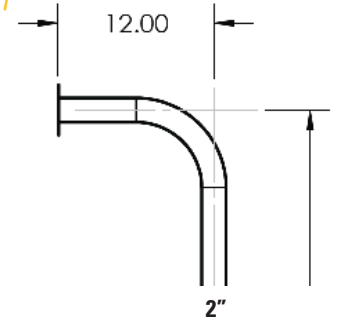

Standard GNs	C Hgt	Width	Rch	Wgt	Material	Tube	Neck Typ	Face Plt	Dvc-Spc Fit	Base Plt	Base Mnt Typ	Finish	Stck/BTO
72-9C-IN	72"	5"	12"	25 lbs	Crbn Stl	2x2	Bent	4x4	Universal	N/A	In-Grnd/Wet Cmnt	Blck Wrnkle Pwdrct	Stock
72-3-12	72"	10"	12"	48 lbs	Crbn Stl	3x3	Archtctrl	6x6	Universal	8x8	Pad Mount	Blck Wrnkle Pwdrct	Stock
72-3-12-SS	72"	10"	12"	48 lbs	304 Stls	3x3	Archtctrl	6x6	Universal	8x8	Pad Mount	Brushed #4	Stock
72-9C-D	72"	10"	12"	45 lbs	Crbn Stl	2x2, 2x4	Bent	4x4	Universal	8x8	Pd Mnt, Dual Hd	Blck Wrnkle Pwdrct	Stock
72-9C-DSP	72"	10"	12"	40 lbs	Crbn Stl	2x2	Bent	4x4	Universal	8x8	Pd Mnt, Dual Hd	Brushed #4	Stock
72-9C-DSP-SS	72"	10"	12"	40 lbs	304 Stls	2x2	Archtctrl	4x4	Universal	8x8	Pad Mount	Blck Wrnkle Pwdrct	Stock
72-9C-S	72"	10"	12"	35 lbs	Crbn Stl	2x2	Bent	4x4	Universal	8x8	Pad Mount	Blck Wrnkle Pwdrct	Stock
72-DSP-3-04-04	72"	10"	4"	45 lbs	Crbn Stl	3x3	Archtctrl	6x6	Universal	8x8	Pd Mnt, Dual Hd	Blck Wrnkle Pwdrct	Stock
72-DSP-3-12-12	72"	10"	12"	55 lbs	Crbn Stl	3x3	Archtctrl	6x6	Universal	8x8	Pd Mnt, Dual Hd	Blck Wrnkle Pwdrct	Stock
HD-100-IN	72"	10"	12"	55 lbs	Crbn Stl	4x4	Archtctrl	8x8	Universal	N/A	In-Grnd/Wet Cmnt	Blck Wrnkle Pwdrct	Stock
HD-78-4-TSP	72"	13"	12"	70 lbs	Crbn Stl	4x4, 3x3	Archtctrl	8x8, 6x6	Universal	8x8	Pd Mnt, Trple Hd	Blck Wrnkle Pwdrct	Stock
72-9C-D-IN	72"	10"	12"	55 lbs	Crbn Stl	2x2, 2x4	Bent	4x4	Universal	N/A	In-Grnd/Wet Cmnt	Blck Wrnkle Pwdrct	Stock
84-4-12	84"	13"	12"	70 lbs	Crbn Stl	4x4	Archtctrl	Special	Universal	12x12	Pad Mount	Blck Wrnkle Pwdrct	Stock
84-DSP-4-12-12	84"	13"	12"	80 lbs	Crbn Stl	4x4	Archtctrl	Special	Universal	12x12	Pd Mnt, Dual Hd	Blck Wrnkle Pwdrct	Stock

Necks

Architectural

Cut and welded, available in any tube shape except round

Bent

Uses a mandrel, smooth curve, only available in specific 2" square or round tube

Base Plates

Face Plates

NEED MORE?