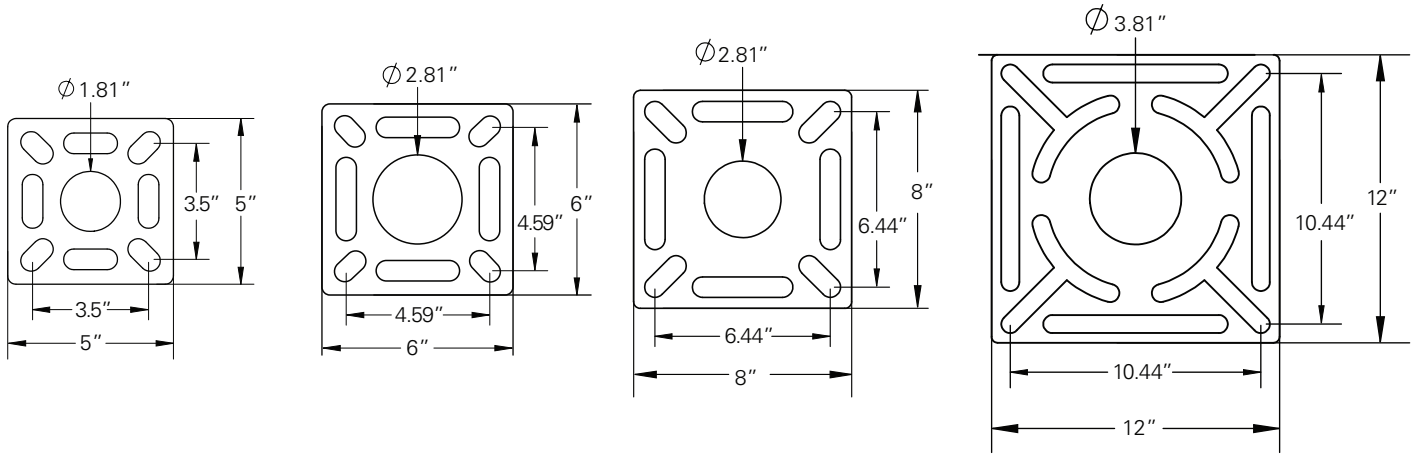

Necks

Architectural

Cut and welded, available in any tube shape except round

Bent

Uses a mandrel, smooth curve, only available in specific 2" square or round tube

Base Plates

Face Plates

NEED MORE?