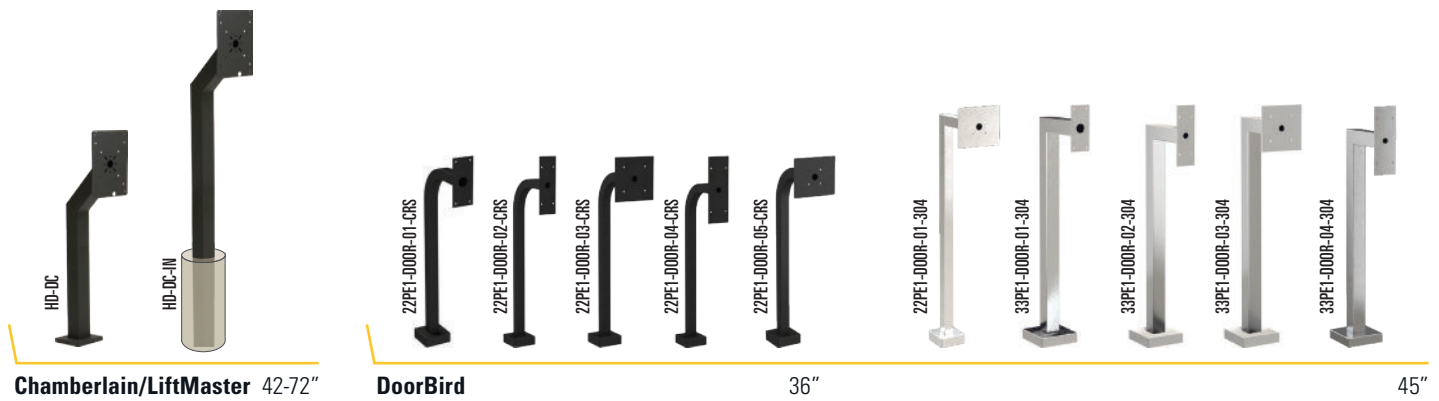

Device-Specific GNs	Hgt	Wdth	Rch	Wgt	Material	Tube	Neck Typ	Face Plt	Dvc-Spc Fit	Base Plt	Base Mnt Typ	Finish	Stck/BTO
HD-DC	42"	10"	12"	45 lbs	Crbn Stl	4x4	Archtctrl	Special	Chamberlain/LiftMaster	8x8	Pad Mount	Blck Wrnkle Pwdrcr	BTO
HD-DC-IN	72"	13"	12"	55 lbs	Crbn Stl	4x4	Archtctrl	Special	Chamberlain/LiftMaster	N/A	In-Grnd/Wet Cmnt	Blck Wrnkle Pwdrcr	BTO
22PE1-DOOR-01-CRS	36"	7"	12"	18 lbs	Crbn Stl	2x2	Bent	Special	DoorBird 2101V	5x5	Pad Mount	Blck Pwdrcrcoat	BTO
22PE1-DOOR-02-CRS	36"	7"	12"	18 lbs	Crbn Stl	2x2	Bent	Special	DoorBird 2101KV	5x5	Pad Mount	Blck Pwdrcrcoat	BTO
22PE1-DOOR-03-CRS	36"	7"	12"	18 lbs	Crbn Stl	2x2	Archtctrl	Special	DoorBird DKH	5x5	Pad Mount	Metllc Nckl Pwdrcrcoat	BTO
22PE1-DOOR-04-CRS	36"	7"	12"	18 lbs	Crbn Stl	2x2	Bent	Special	DoorBird D21DKV	5x5	Pad Mount	Blck Pwdrcrcoat	BTO
22PE1-DOOR-05-CRS	36"	7"	12"	18 lbs	Crbn Stl	2x2	Bent	Special	DoorBird D1101KH	5x5	Pad Mount	Blck Pwdrcrcoat	BTO
22PE1-DOOR-01-304	45"	7"	12"	22 lbs	304 Stls	2x2	Archtctrl	4x4	DoorBird D1101KH	5x5	Pad Mount	Brushed #4	BTO
33PE1-DOOR-01-304	45"	7"	12"	25 lbs	304 Stls	3x3	Archtctrl	Special	DoorBird 2101V	8x8	Pad Mount	Brushed #4	BTO
33PE1-DOOR-02-304	45"	7"	12"	25 lbs	304 Stls	3x3	Archtctrl	Special	DoorBird 2101KV	8x8	Pad Mount	Brushed #4	BTO
33PE1-DOOR-03-304	45"	7"	12"	25 lbs	304 Stls	3x3	Bent	Special	DoorBird DKH	8x8	Pad Mount	Blck Pwdrcrcoat	BTO
33PE1-DOOR-04-304	45"	7"	12"	25 lbs	304 Stls	3x3	Archtctrl	Special	DoorBird D21DKV	8x8	Pad Mount	Brushed #4	BTO