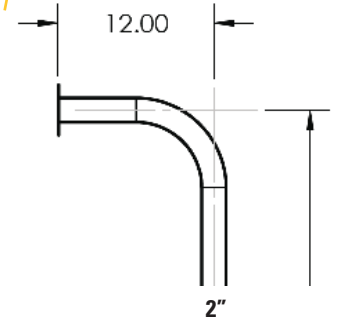

Standard GNs	C Hgt	Width	Rch	Wgt	Material	Tube	Neck Typ	Face Plt	Dvc-Spc Fit	Base Plt	Base Mnt Typ	Finish	Stck/BTO
72-9C-IN	72"	5"	12"	25 lbs	Crbn Stl	2x2	Bent	4x4	Universal	N/A	In-Grnd/Wet Cmnt	Blck Wrnkle Pwdrct	Stock
72-3-12	72"	10"	12"	48 lbs	Crbn Stl	3x3	Archtctrl	6x6	Universal	8x8	Pad Mount	Blck Wrnkle Pwdrct	Stock
72-3-12-SS	72"	10"	12"	48 lbs	304 Stls	3x3	Archtctrl	6x6	Universal	8x8	Pad Mount	Brushed #4	Stock
72-9C-D	72"	10"	12"	45 lbs	Crbn Stl	2x2, 2x4	Bent	4x4	Universal	8x8	Pd Mnt, Dual Hd	Blck Wrnkle Pwdrct	Stock
72-9C-DSP	72"	10"	12"	40 lbs	Crbn Stl	2x2	Bent	4x4	Universal	8x8	Pd Mnt, Dual Hd	Brushed #4	Stock
72-9C-DSP-SS	72"	10"	12"	40 lbs	304 Stls	2x2	Archtctrl	4x4	Universal	8x8	Pad Mount	Blck Wrnkle Pwdrct	Stock
72-9C-S	72"	10"	12"	35 lbs	Crbn Stl	2x2	Bent	4x4	Universal	8x8	Pad Mount	Blck Wrnkle Pwdrct	Stock
72-DSP-3-04-04	72"	10"	4"	45 lbs	Crbn Stl	3x3	Archtctrl	6x6	Universal	8x8	Pd Mnt, Dual Hd	Blck Wrnkle Pwdrct	Stock
72-DSP-3-12-12	72"	10"	12"	55 lbs	Crbn Stl	3x3	Archtctrl	6x6	Universal	8x8	Pd Mnt, Dual Hd	Blck Wrnkle Pwdrct	Stock
HD-100-IN	72"	10"	12"	55 lbs	Crbn Stl	4x4	Archtctrl	8x8	Universal	N/A	In-Grnd/Wet Cmnt	Blck Wrnkle Pwdrct	Stock
HD-78-4-TSP	72"	13"	12"	70 lbs	Crbn Stl	4x4, 3x3	Archtctrl	8x8, 6x6	Universal	8x8	Pd Mnt, Trple Hd	Blck Wrnkle Pwdrct	Stock
72-9C-D-IN	72"	10"	12"	55 lbs	Crbn Stl	2x2, 2x4	Bent	4x4	Universal	N/A	In-Grnd/Wet Cmnt	Blck Wrnkle Pwdrct	Stock
84-4-12	84"	13"	12"	70 lbs	Crbn Stl	4x4	Archtctrl	Special	Universal	12x12	Pad Mount	Blck Wrnkle Pwdrct	Stock
84-DSP-4-12-12	84"	13"	12"	80 lbs	Crbn Stl	4x4	Archtctrl	Special	Universal	12x12	Pd Mnt, Dual Hd	Blck Wrnkle Pwdrct	Stock

Necks

Architectural

Cut and welded, available in any tube shape except round

Bent

Uses a mandrel, smooth curve, only available in specific 2" square or round tube

Base Plates

Face Plates

NEED MORE?