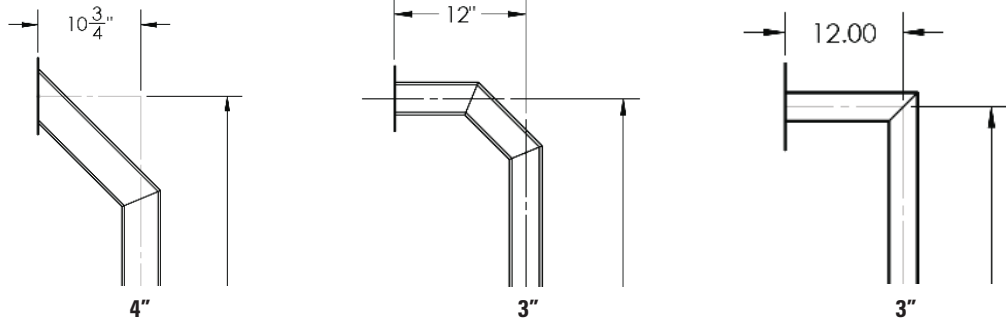

Necks

Architectural

Cut and welded, available in any tube shape except round