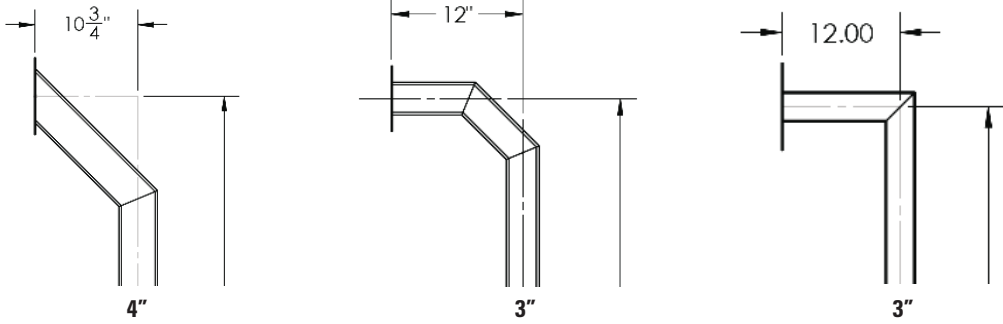

Necks

Architectural

Cut and welded, available in any tube shape except round