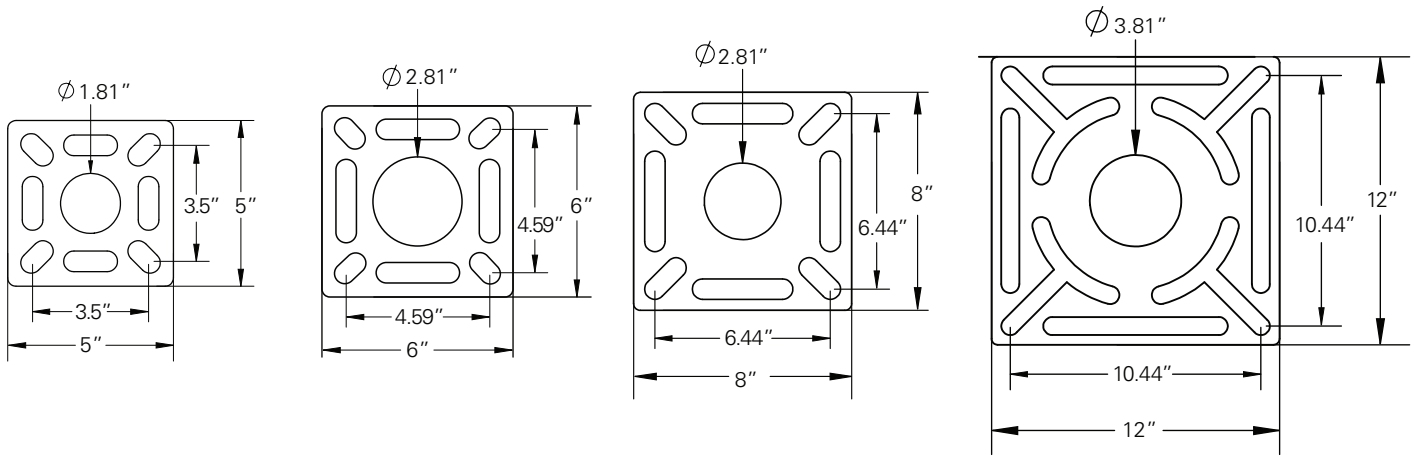

Necks

Architectural

Cut and welded, available in any tube shape except round

Bent

Uses a mandrel, smooth curve, only available in specific 2" square or round tube

Base Plates

Face Plates

NEED MORE?