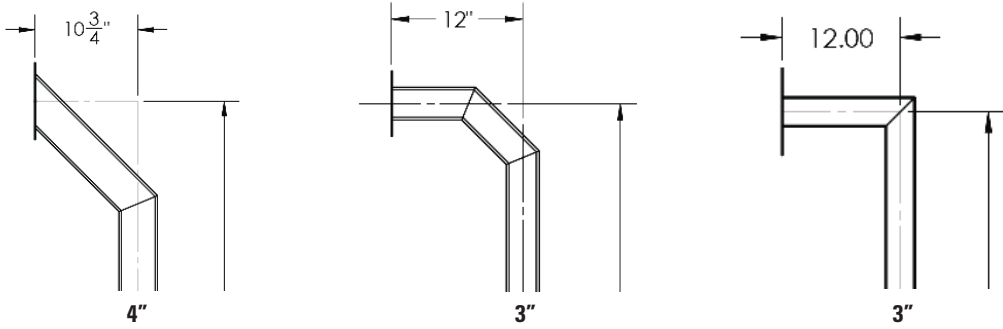

Necks

Architectural

Cut and welded, available in any tube shape except round