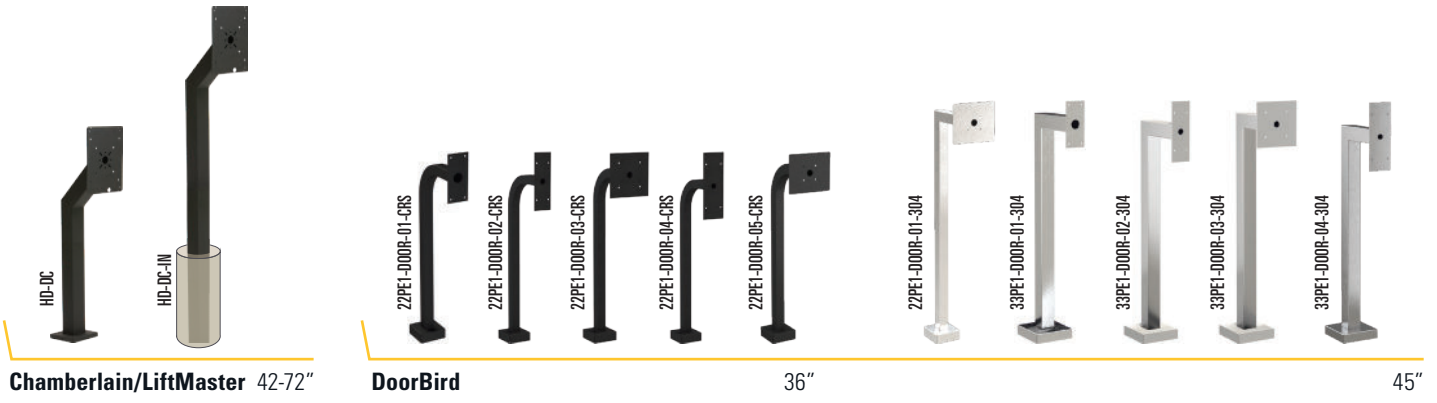

Device-Specific GNs	Hgt	Wdth	Rch	Wgt	Material	Tube	Neck Typ	Face Plt	Dvc-Spc Fit	Base Plt	Base Mnt Typ	Finish	Stck/BTO
HD-DC	42"	10"	12"	45 lbs	Crbn Stl	4x4	Archtctrl	Special	Chamberlain/LiftMaster	8x8	Pad Mount	Blck Wrnkle Pwdrcr	BTO
HD-DC-IN	72"	13"	12"	55 lbs	Crbn Stl	4x4	Archtctrl	Special	Chamberlain/LiftMaster	N/A	In-Grnd/Wet Cmnt	Blck Wrnkle Pwdrcr	BTO
22PE1-DOOR-01-CRS	36"	7"	12"	18 lbs	Crbn Stl	2x2	Bent	Special	DoorBird 2101V	5x5	Pad Mount	Blck Pwdrcoat	BTO
22PE1-DOOR-02-CRS	36"	7"	12"	18 lbs	Crbn Stl	2x2	Bent	Special	DoorBird 2101KV	5x5	Pad Mount	Blck Pwdrcoat	BTO
22PE1-DOOR-03-CRS	36"	7"	12"	18 lbs	Crbn Stl	2x2	Archtctrl	Special	DoorBird DKH	5x5	Pad Mount	Metllc Nckl Pwdrcoat	BTO
22PE1-DOOR-04-CRS	36"	7"	12"	18 lbs	Crbn Stl	2x2	Bent	Special	DoorBird D21DKV	5x5	Pad Mount	Blck Pwdrcoat	BTO
22PE1-DOOR-05-CRS	36"	7"	12"	18 lbs	Crbn Stl	2x2	Bent	Special	DoorBird D1101KH	5x5	Pad Mount	Blck Pwdrcoat	BTO
22PE1-DOOR-01-304	45"	7"	12"	22 lbs	304 Stls	2x2	Archtctrl	4x4	DoorBird D1101KH	5x5	Pad Mount	Brushed #4	BTO
33PE1-DOOR-01-304	45"	7"	12"	25 lbs	304 Stls	3x3	Archtctrl	Special	DoorBird 2101V	8x8	Pad Mount	Brushed #4	BTO
33PE1-DOOR-02-304	45"	7"	12"	25 lbs	304 Stls	3x3	Archtctrl	Special	DoorBird 2101KV	8x8	Pad Mount	Brushed #4	BTO
33PE1-DOOR-03-304	45"	7"	12"	25 lbs	304 Stls	3x3	Bent	Special	DoorBird DKH	8x8	Pad Mount	Blck Pwdrcoat	BTO
33PE1-DOOR-04-304	45"	7"	12"	25 lbs	304 Stls	3x3	Archtctrl	Special	DoorBird D21DKV	8x8	Pad Mount	Brushed #4	BTO