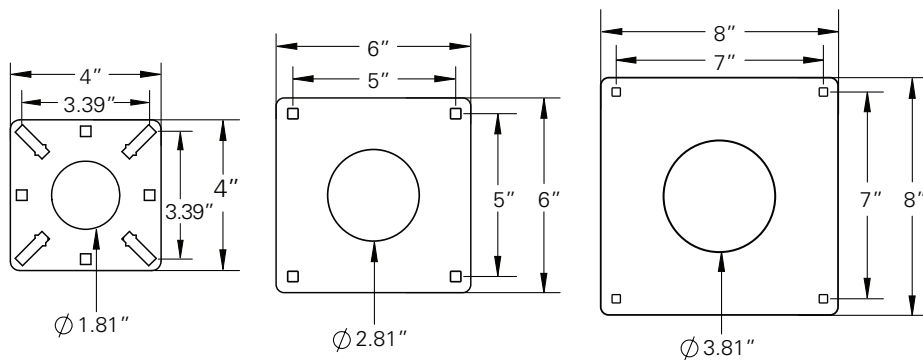

Necks

Architectural

Cut and welded, available in any tube shape except round

Bent

Uses a mandrel, smooth curve, only available in specific 2" square or round tube

Base Plates

Face Plates

NEED MORE?