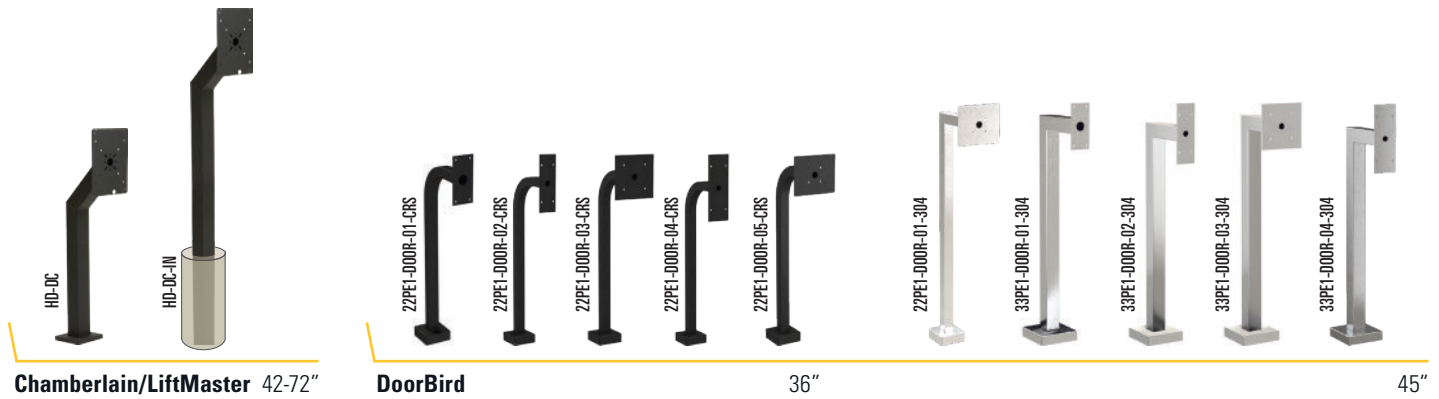

Device-Specific GNs	Hgt	Wdth	Rch	Wgt	Material	Tube	Neck Typ	Face Plt	Dvc-Spc Fit	Base Plt	Base Mnt Typ	Finish	Stck/BTO
HD-DC	42"	10"	12"	45 lbs	Crbn Stl	4x4	Archtctrl	Special	Chamberlain/LiftMaster	8x8	Pad Mount	Blck Wrnkle Pwdrcr	BTO
HD-DC-IN	72"	13"	12"	55 lbs	Crbn Stl	4x4	Archtctrl	Special	Chamberlain/LiftMaster	N/A	In-Grnd/Wet Cmnt	Blck Wrnkle Pwdrcr	BTO
22PE1-DOOR-01-CRS	36"	7"	12"	18 lbs	Crbn Stl	2x2	Bent	Special	DoorBird 2101V	5x5	Pad Mount	Blck Pwdrcrcoat	BTO
22PE1-DOOR-02-CRS	36"	7"	12"	18 lbs	Crbn Stl	2x2	Bent	Special	DoorBird 2101KV	5x5	Pad Mount	Blck Pwdrcrcoat	BTO
22PE1-DOOR-03-CRS	36"	7"	12"	18 lbs	Crbn Stl	2x2	Archtctrl	Special	DoorBird DKH	5x5	Pad Mount	Metllc Nckl Pwdrcrcoat	BTO
22PE1-DOOR-04-CRS	36"	7"	12"	18 lbs	Crbn Stl	2x2	Bent	Special	DoorBird D21DKV	5x5	Pad Mount	Blck Pwdrcrcoat	BTO
22PE1-DOOR-05-CRS	36"	7"	12"	18 lbs	Crbn Stl	2x2	Bent	Special	DoorBird D1101KH	5x5	Pad Mount	Blck Pwdrcrcoat	BTO
22PE1-DOOR-01-304	45"	7"	12"	22 lbs	304 Stls	2x2	Archtctrl	4x4	DoorBird D1101KH	5x5	Pad Mount	Brushed #4	BTO
33PE1-DOOR-01-304	45"	7"	12"	25 lbs	304 Stls	3x3	Archtctrl	Special	DoorBird 2101V	8x8	Pad Mount	Brushed #4	BTO
33PE1-DOOR-02-304	45"	7"	12"	25 lbs	304 Stls	3x3	Archtctrl	Special	DoorBird 2101KV	8x8	Pad Mount	Brushed #4	BTO
33PE1-DOOR-03-304	45"	7"	12"	25 lbs	304 Stls	3x3	Bent	Special	DoorBird DKH	8x8	Pad Mount	Blck Pwdrcrcoat	BTO
33PE1-DOOR-04-304	45"	7"	12"	25 lbs	304 Stls	3x3	Archtctrl	Special	DoorBird D21DKV	8x8	Pad Mount	Brushed #4	BTO