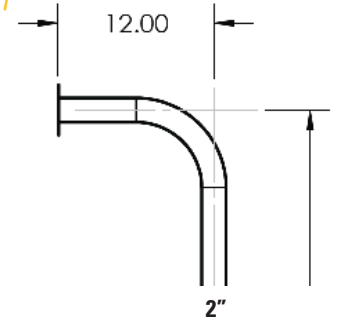

Standard GNs	C Hgt	Width	Rch	Wgt	Material	Tube	Neck Typ	Face Plt	Dvc-Spc Fit	Base Plt	Base Mnt Typ	Finish	Stck/BTO
72-9C-IN	72"	5"	12"	25 lbs	Crbn Stl	2x2	Bent	4x4	Universal	N/A	In-Grnd/Wet Cmnt	Blck Wrnkle Pwdrcr	Stock
72-3-12	72"	10"	12"	48 lbs	Crbn Stl	3x3	Archtctrl	6x6	Universal	8x8	Pad Mount	Blck Wrnkle Pwdrcr	Stock
72-3-12-SS	72"	10"	12"	48 lbs	304 Stls	3x3	Archtctrl	6x6	Universal	8x8	Pad Mount	Brushed #4	Stock
72-9C-D	72"	10"	12"	45 lbs	Crbn Stl	2x2, 2x4	Bent	4x4	Universal	8x8	Pd Mnt, Dual Hd	Blck Wrnkle Pwdrcr	Stock
72-9C-DSP	72"	10"	12"	40 lbs	Crbn Stl	2x2	Bent	4x4	Universal	8x8	Pd Mnt, Dual Hd	Brushed #4	Stock
72-9C-DSP-SS	72"	10"	12"	40 lbs	304 Stls	2x2	Archtctrl	4x4	Universal	8x8	Pad Mount	Blck Wrnkle Pwdrcr	Stock
72-9C-S	72"	10"	12"	35 lbs	Crbn Stl	2x2	Bent	4x4	Universal	8x8	Pad Mount	Blck Wrnkle Pwdrcr	Stock
72-DSP-3-04-04	72"	10"	4"	45 lbs	Crbn Stl	3x3	Archtctrl	6x6	Universal	8x8	Pd Mnt, Dual Hd	Blck Wrnkle Pwdrcr	Stock
72-DSP-3-12-12	72"	10"	12"	55 lbs	Crbn Stl	3x3	Archtctrl	6x6	Universal	8x8	Pd Mnt, Dual Hd	Blck Wrnkle Pwdrcr	Stock
HD-100-IN	72"	10"	12"	55 lbs	Crbn Stl	4x4	Archtctrl	8x8	Universal	N/A	In-Grnd/Wet Cmnt	Blck Wrnkle Pwdrcr	Stock
HD-78-4-TSP	72"	13"	12"	70 lbs	Crbn Stl	4x4, 3x3	Archtctrl	8x8, 6x6	Universal	8x8	Pd Mnt, Trple Hd	Blck Wrnkle Pwdrcr	Stock
72-9C-D-IN	72"	10"	12"	55 lbs	Crbn Stl	2x2, 2x4	Bent	4x4	Universal	N/A	In-Grnd/Wet Cmnt	Blck Wrnkle Pwdrcr	Stock
84-4-12	84"	13"	12"	70 lbs	Crbn Stl	4x4	Archtctrl	Special	Universal	12x12	Pad Mount	Blck Wrnkle Pwdrcr	Stock
84-DSP-4-12-12	84"	13"	12"	80 lbs	Crbn Stl	4x4	Archtctrl	Special	Universal	12x12	Pd Mnt, Dual Hd	Blck Wrnkle Pwdrcr	Stock

Necks

Architectural

Cut and welded, available in any tube shape except round

Bent

Uses a mandrel, smooth curve, only available in specific 2" square or round tube

Base Plates

Face Plates

NEED MORE?