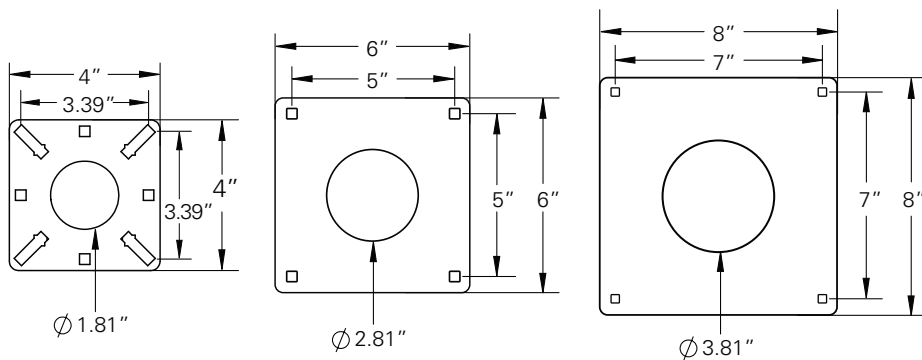

Necks

Architectural

Cut and welded, available in any tube shape except round

Bent

Uses a mandrel, smooth curve, only available in specific 2" square or round tube

Base Plates

Face Plates

NEED MORE?