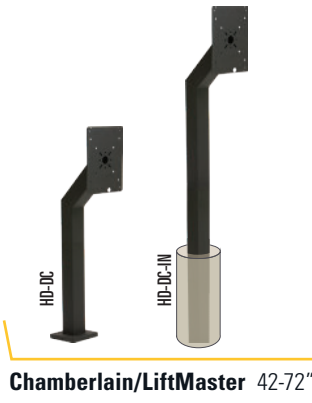

Standard GNs	Hgt	Wdth	Rch	Wgt	Material	Tube	Neck Typ	Face Plt	Dvc-Spc Fit	Base Plt	Base Mnt Typ	Finish	Stck/BTO
48-9C	48"	7"	12"	22 lbs	Crbn Stl	2x2	Bent	4x4	Universal	5x5	Pad Mount	Blck Wrnkle Pwdrct	Stock
HD-Black-Tower	48"	10"	0"	35 lbs	Crbn Stl	4x4	N/A	N/A	Universal	8x8	Pad Mount	Blck Wrnkle Pwdrct	Stock
MDS-100	50"	10"	12"	35 lbs	Crbn Stl	3x3	Archtctrl	6x6	Universal	8x8	Pad Mount	Blck Wrnkle Pwdrct	Stock
58-9C-D	58"	10"	12"	45 lbs	Crbn Stl	2x2, 2x4	Bent	4x4	Universal	8x8	Pd Mnt, Dual Hd	Blck Wrnkle Pwdrct	Stock
58-9C-DSP	58"	10"	12"	40 lbs	Crbn Stl	2x2	Bent	4x4	Universal	8x8	Pd Mnt, Dual Hd	Blck Wrnkle Pwdrct	Stock
58-9C-S	58"	10"	12"	35 lbs	Crbn Stl	2x2	Bent	4x4	Universal	8x8	Pad Mount	Blck Wrnkle Pwdrct	Stock
60-LP-IN-BLK	60"	7"	0"	28 lbs	Crbn Stl	3x3	N/A	N/A	Photo Eyes	N/A	In-Grnd/Wet Cmnt	Blck Wrnkle Pwdrct	Stock
64-9C-IN	64"	5"	12"	23 lbs	Crbn Stl	2x2	Bent	4x4	Universal	N/A	In-Grnd/Wet Cmnt	Blck Wrnkle Pwdrct	Stock
64-9C-D	64"	10"	12"	45 lbs	Crbn Stl	2x2, 2x4	Bent	4x4	Universal	8x8	Pd Mnt, Dual Hd	Blck Wrnkle Pwdrct	Stock
64-9C-DSP	64"	10"	12"	40 lbs	Crbn Stl	2x2	Bent	4x4	Universal	8x8	Pd Mnt, Dual Hd	Blck Wrnkle Pwdrct	Stock
64-9C-S	64"	10"	12"	35 lbs	Crbn Stl	2x2	Bent	4x4	Universal	8x8	Pad Mount	Blck Wrnkle Pwdrct	Stock