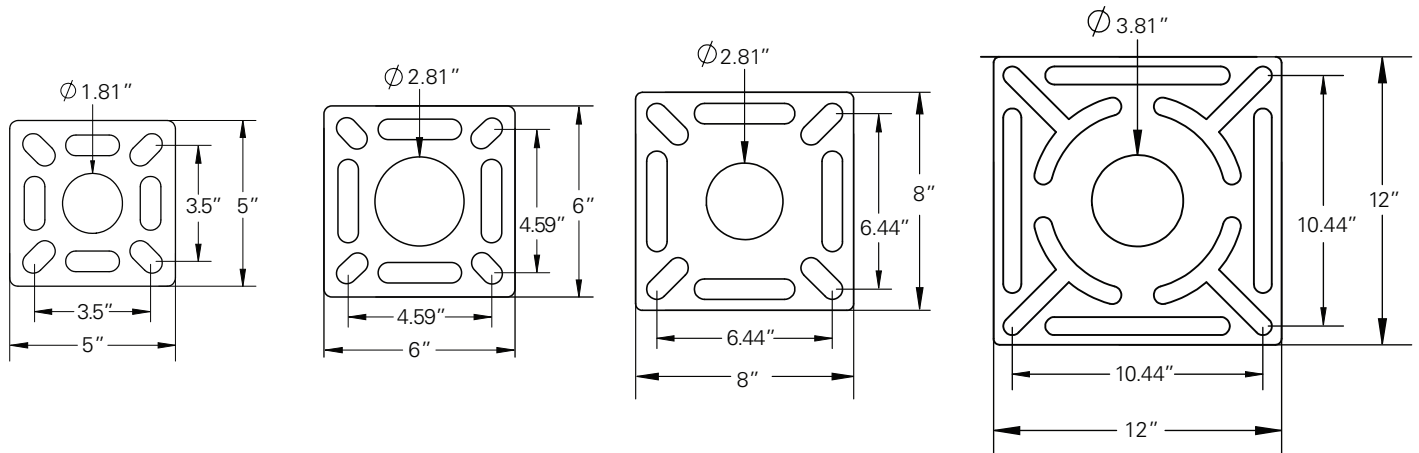

Necks

Architectural

Cut and welded, available in any tube shape except round

Bent

Uses a mandrel, smooth curve, only available in specific 2" square or round tube

Base Plates

Face Plates

NEED MORE?