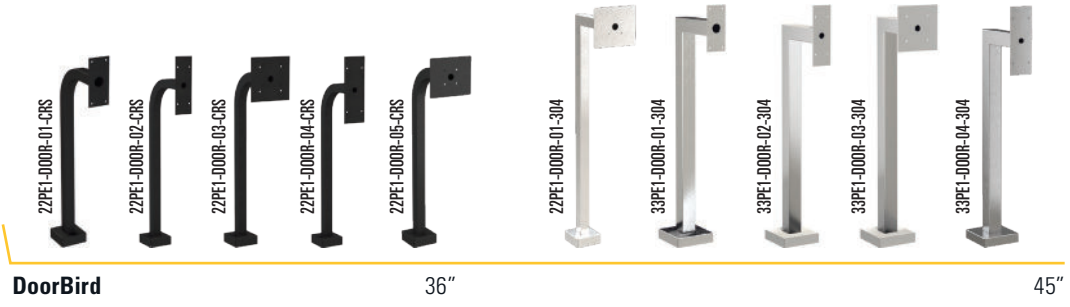

Chamberlain/LiftMaster 42-72"

DoorBird 36" 45"

Device-Specific GNs	Hgt	Wdth	Rch	Wgt	Material	Tube	Neck Typ	Face Plt	Dvc-Spc Fit	Base Plt	Base Mnt Typ	Finish	Stck/BTO
HD-DC	42"	10"	12"	45 lbs	Crbn Stl	4x4	Archtctrl	Special	Chamberlain/LiftMaster	8x8	Pad Mount	Blck Wrnkle Pwdrct	BTO
HD-DC-IN	72"	13"	12"	55 lbs	Crbn Stl	4x4	Archtctrl	Special	Chamberlain/LiftMaster	N/A	In-Grnd/Wet Cmnt	Blck Wrnkle Pwdrct	BTO
22PE1-DOOR-01-CRS	36"	7"	12"	18 lbs	Crbn Stl	2x2	Bent	Special	DoorBird 2101V	5x5	Pad Mount	Blck Pwdrcoat	BTO
22PE1-DOOR-02-CRS	36"	7"	12"	18 lbs	Crbn Stl	2x2	Bent	Special	DoorBird 2101KV	5x5	Pad Mount	Blck Pwdrcoat	BTO
22PE1-DOOR-03-CRS	36"	7"	12"	18 lbs	Crbn Stl	2x2	Archtctrl	Special	DoorBird DKH	5x5	Pad Mount	Metllc Nckl Pwdrcoat	BTO
22PE1-DOOR-04-CRS	36"	7"	12"	18 lbs	Crbn Stl	2x2	Bent	Special	DoorBird D21DKV	5x5	Pad Mount	Blck Pwdrcoat	BTO
22PE1-DOOR-05-CRS	36"	7"	12"	18 lbs	Crbn Stl	2x2	Bent	Special	DoorBird D1101KH	5x5	Pad Mount	Blck Pwdrcoat	BTO
22PE1-DOOR-01-304	45"	7"	12"	22 lbs	304 Stls	2x2	Archtctrl	4x4	DoorBird D1101KH	5x5	Pad Mount	Brushed #4	BTO
33PE1-DOOR-01-304	45"	7"	12"	25 lbs	304 Stls	3x3	Archtctrl	Special	DoorBird 2101V	8x8	Pad Mount	Brushed #4	BTO
33PE1-DOOR-02-304	45"	7"	12"	25 lbs	304 Stls	3x3	Archtctrl	Special	DoorBird 2101KV	8x8	Pad Mount	Brushed #4	BTO
33PE1-DOOR-03-304	45"	7"	12"	25 lbs	304 Stls	3x3	Bent	Special	DoorBird DKH	8x8	Pad Mount	Blck Pwdrcoat	BTO
33PE1-DOOR-04-304	45"	7"	12"	25 lbs	304 Stls	3x3	Archtctrl	Special	DoorBird D21DKV	8x8	Pad Mount	Brushed #4	BTO