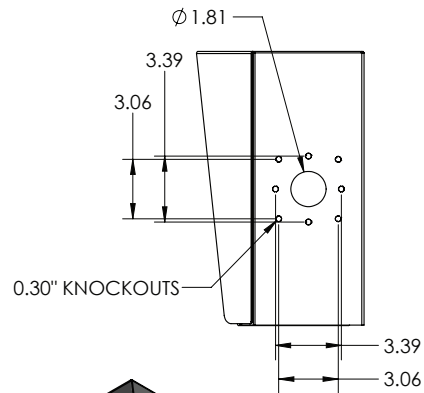

DESCRIPTION

A wedge-shaped (corner mount) steel housing to combine one or more access control devices such as keypads, card readers, intercoms, and entry/exit buttons side by side. Mount in the corner of two walls at a lobby or entryway. Outdoor rated with weather/privacy shroud, EPDM rubber seal, stainless steel hinge, and polyester powder coating with UV inhibitor. Convenient knockouts on the backside. Cam lock included. Door is removable.

ACC-FAN-001-304

LIGHT KIT

ACC-LED-001

Model No. **Portra-CS-8x14-45E**

NOTE: CAD drawing available online.
Scan for more detail.

DATA & SPECS

Product Style	Housing
Material	Steel, .0749" (14 gauge)
Tube	#304 Stainless steel
Face Plate	EPDM rubber
Base Plate	IP54
Cover Plate	Yes
Mounting Method	Knockouts, qty 4+
Pretreatment	High pressure/high temperature phosphate wash and rinse
Finish	Black wrinkle powder coating (TGIC outdoor polyester)
UV Protection	Yes
Hardware	none
Packaging	Foam wrapped and boxed individually
Package Size	15 x 9 x 7
Weight	11 lbs
Shipping Method	UPS, FedEx, or LTL freight
Compliance	NDA, Buy American, or USMCA/CUSMA (see website for details)
Warranty	1 year limited (see website for details)
Inventory Status	Build To Order (Fast Track production is available)