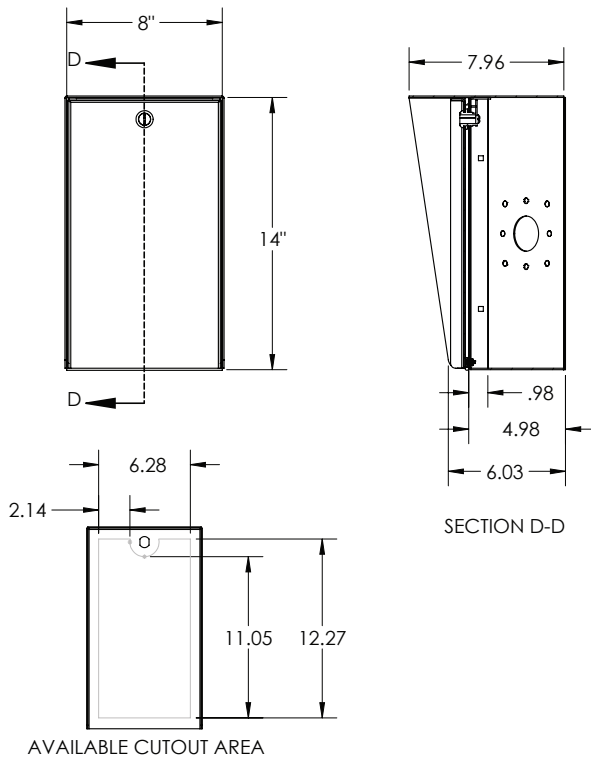

DESCRIPTION

A wedge-shaped (corner mount) steel housing to combine one or more access control devices such as keypads, card readers, intercoms, and entry/exit buttons side by side. Mount in the corner of two walls at a lobby or entryway. Outdoor rated with weather/privacy shroud, EPDM rubber seal, stainless steel hinge, and polyester powder coating with UV inhibitor. Convenient knockouts on the backside. Cam lock included. Door is removable.

ACC-FAN-001-304

LIGHT KIT

ACC-LED-001

Model No. **Portra-CS-8x14-45E**

NOTE: CAD drawing available online.
Scan for more detail.

DATA & SPECS

Product Style	Housing
Material	Steel, .0749" (14 gauge)
Tube	#304 Stainless steel
Face Plate	EPDM rubber
Base Plate	IP54
Cover Plate	Yes
Mounting Method	Knockouts, qty 4+
Pretreatment	High pressure/high temperature phosphate wash and rinse
Finish	Black wrinkle powder coating (TGIC outdoor polyester)
UV Protection	Yes
Hardware	none
Packaging	Foam wrapped and boxed individually
Package Size	15 x 9 x 7
Weight	11 lbs
Shipping Method	UPS, FedEx, or LTL freight
Compliance	NDA, Buy American, or USMCA/CUSMA (see website for details)
Warranty	1 year limited (see website for details)
Inventory Status	Build To Order (Fast Track production is available)